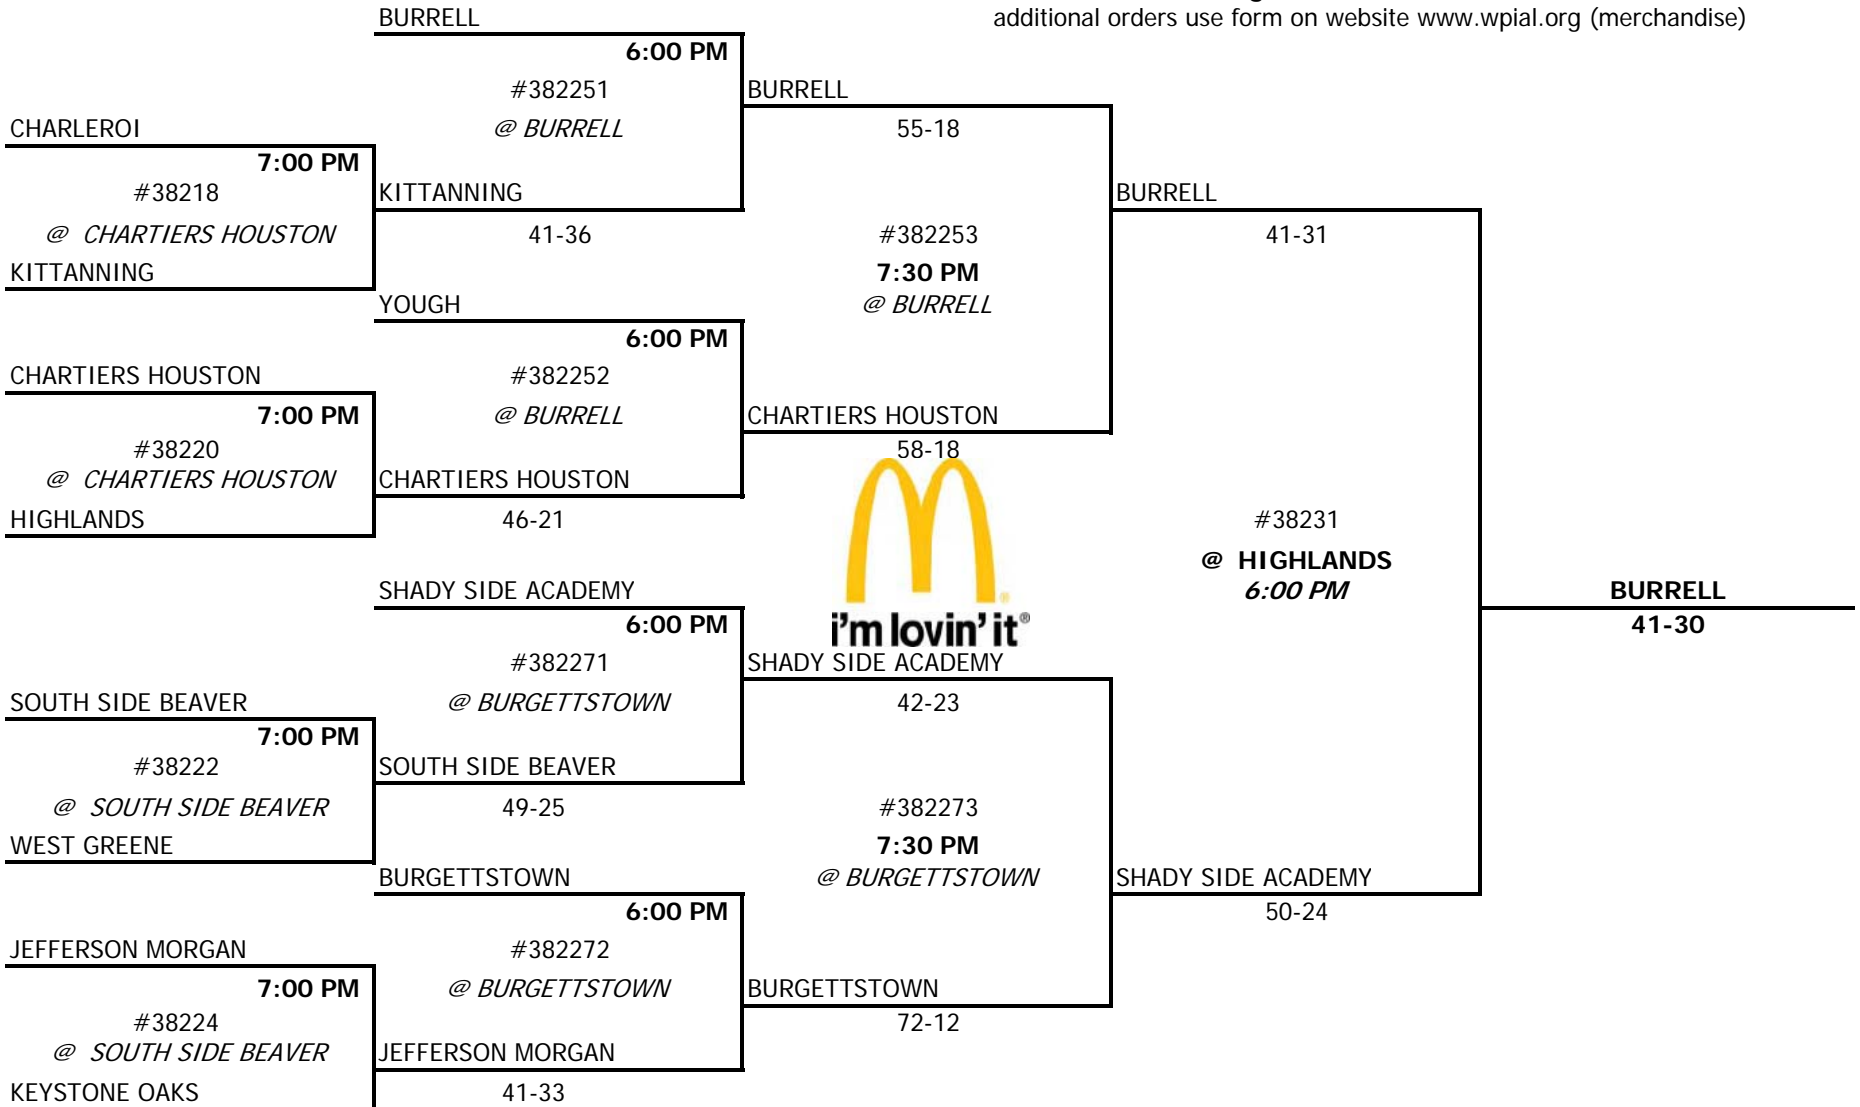

2009-2010 WPIAL/McDONALDS AA TEAM WRESTLING CHAMPIONSHIP

Monday 2-1-10

Wednesday 2-3-10

Wednesday 2-3-10

Saturday 2-6-10

Long Sleeve Souvenir Shirts at site ~\$ 16
additional orders use form on website www.wpial.org (merchandise)

HOME TEAM TOP OF BRACKET

WEIGH-IN IS ONE HOUR BEFORE MATCH