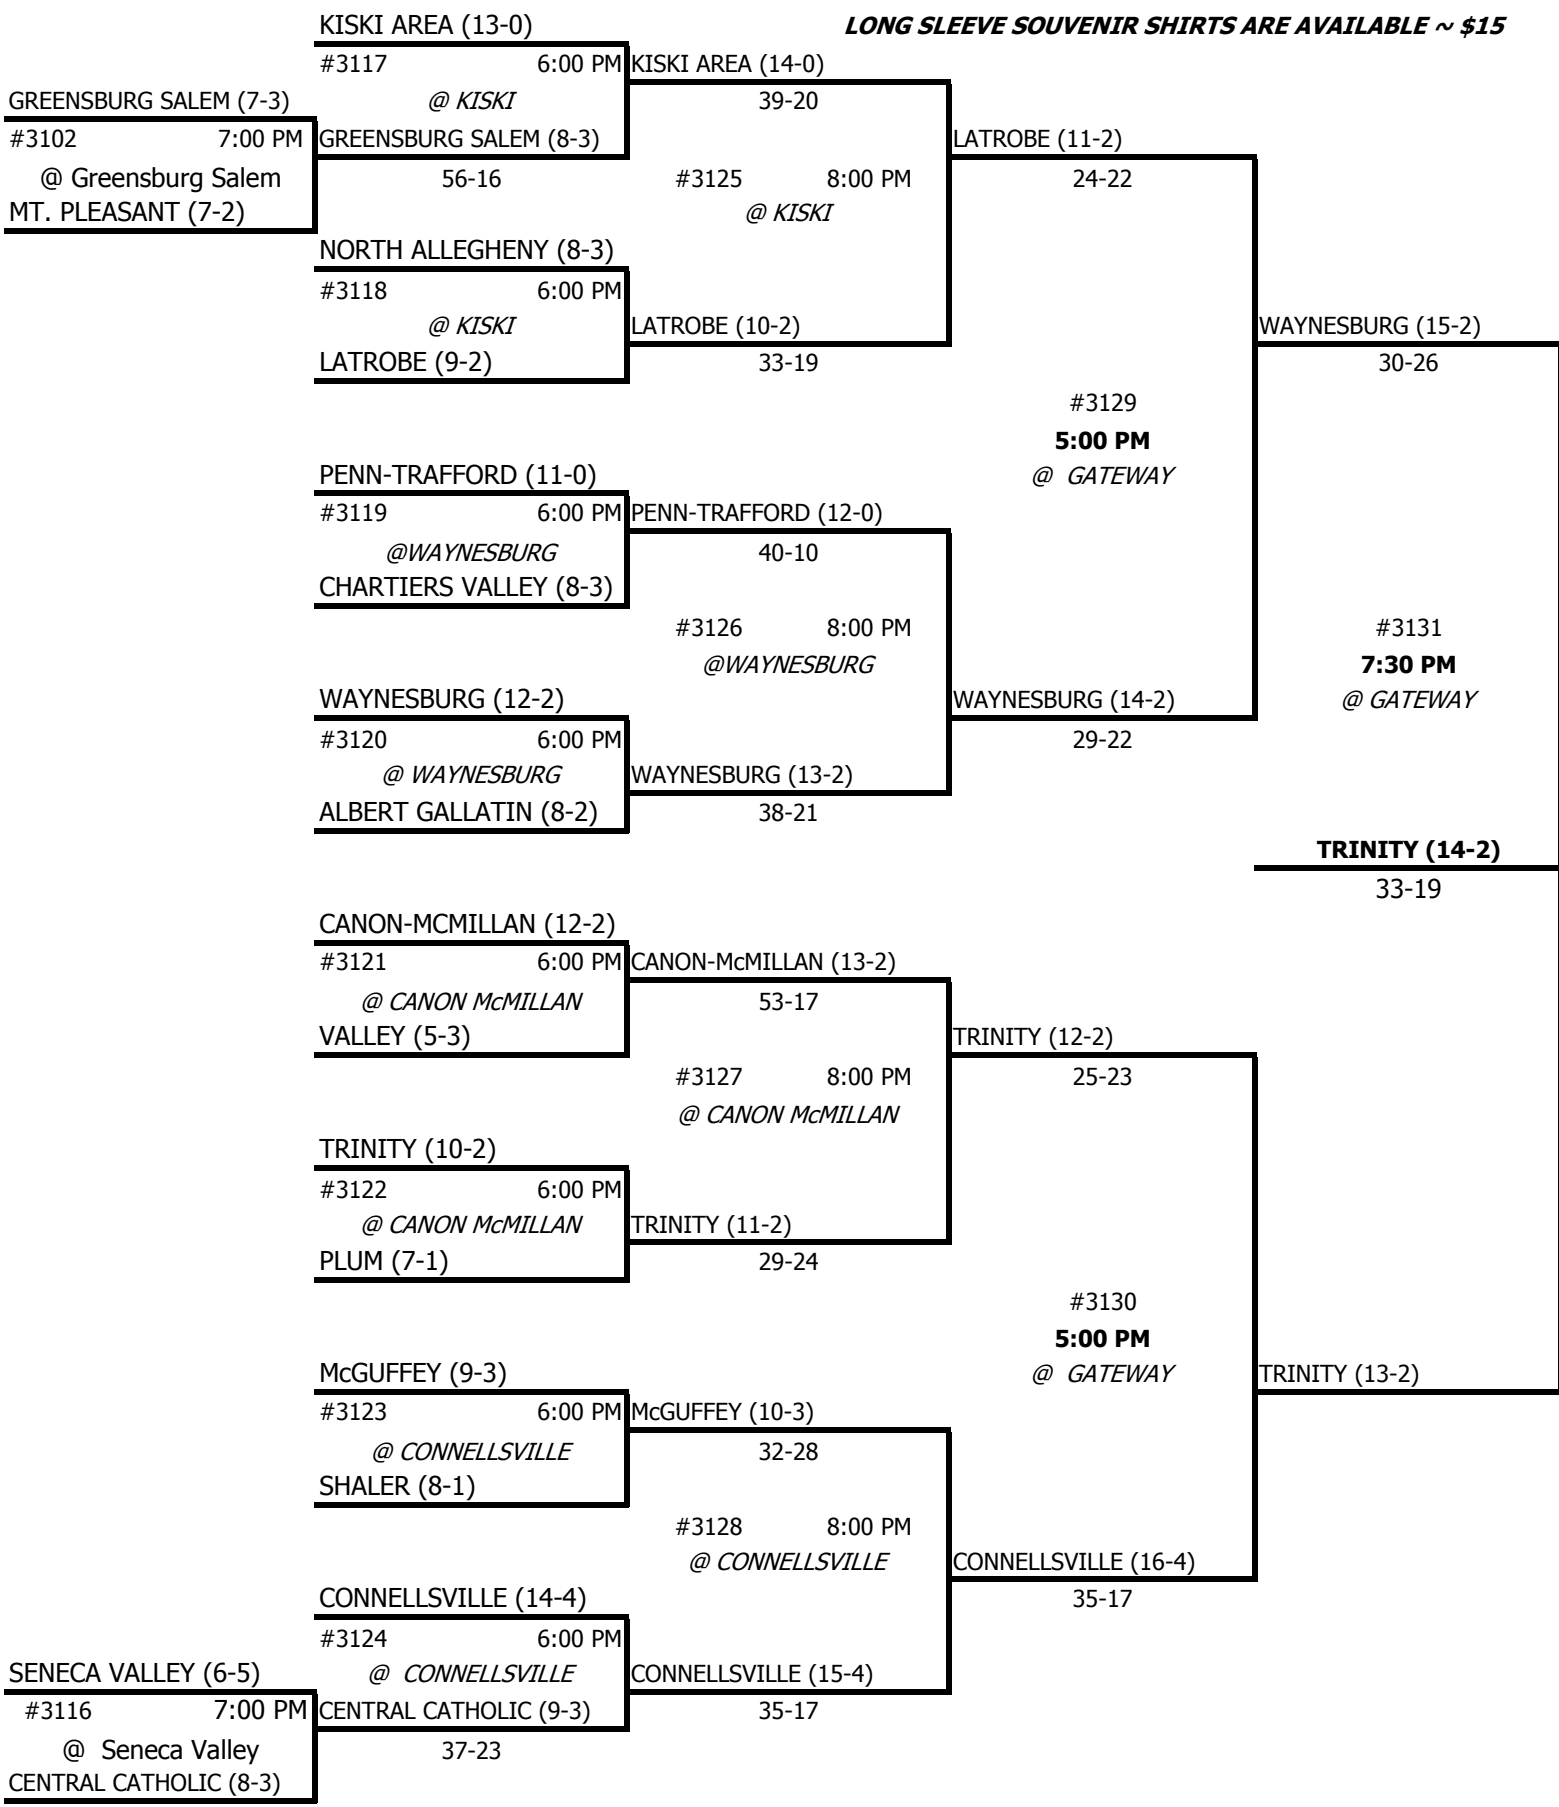

2001/2002 WPIAL AAA TEAM WRESTLING CHAMPIONSHIP

TUESDAY 1/29/02

THURSDAY 1/31/02

THURSDAY 1/31/02

SATURDAY 2/2/02

SATURDAY 2/2/02

**WEIGH-IN IS ONE HOUR BEFORE MATCH
HIGHER SEEDED TEAM IS HOME TEAM**