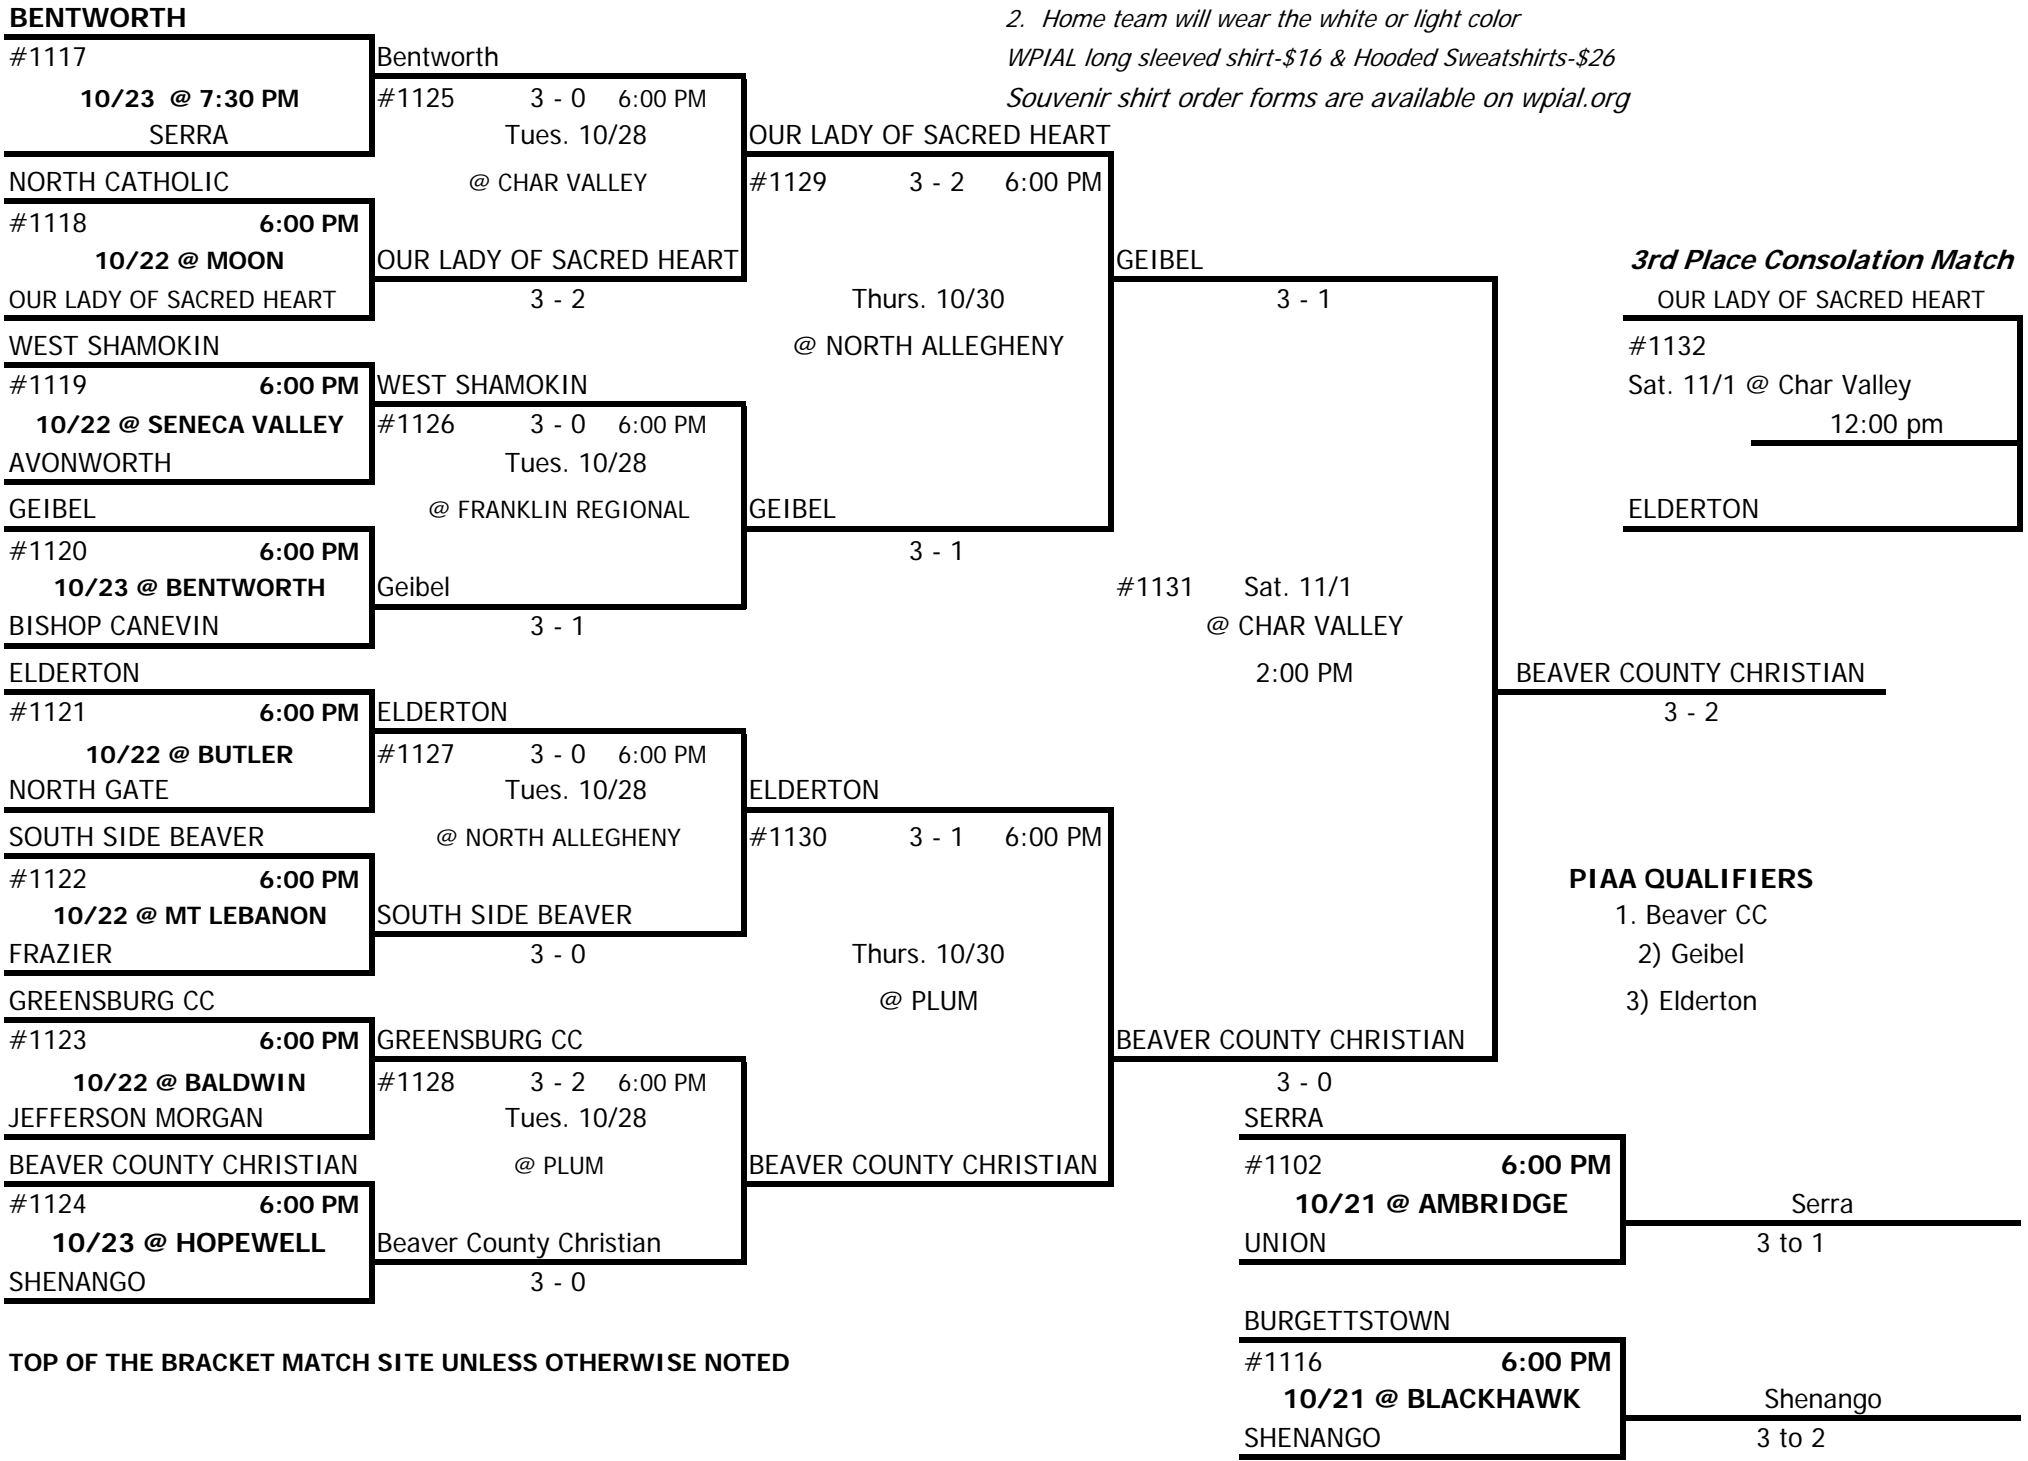

2008/2009 WPIAL/McDONALDS A GIRLS VOLLEYBALL CHAMPIONSHIP

NOTE

1. Home team top of the bracket
 2. Home team will wear the white or light color
- WPIAL long sleeved shirt-\$16 & Hooded Sweatshirts-\$26
Souvenir shirt order forms are available on wpial.org

TOP OF THE BRACKET MATCH SITE UNLESS OTHERWISE NOTED