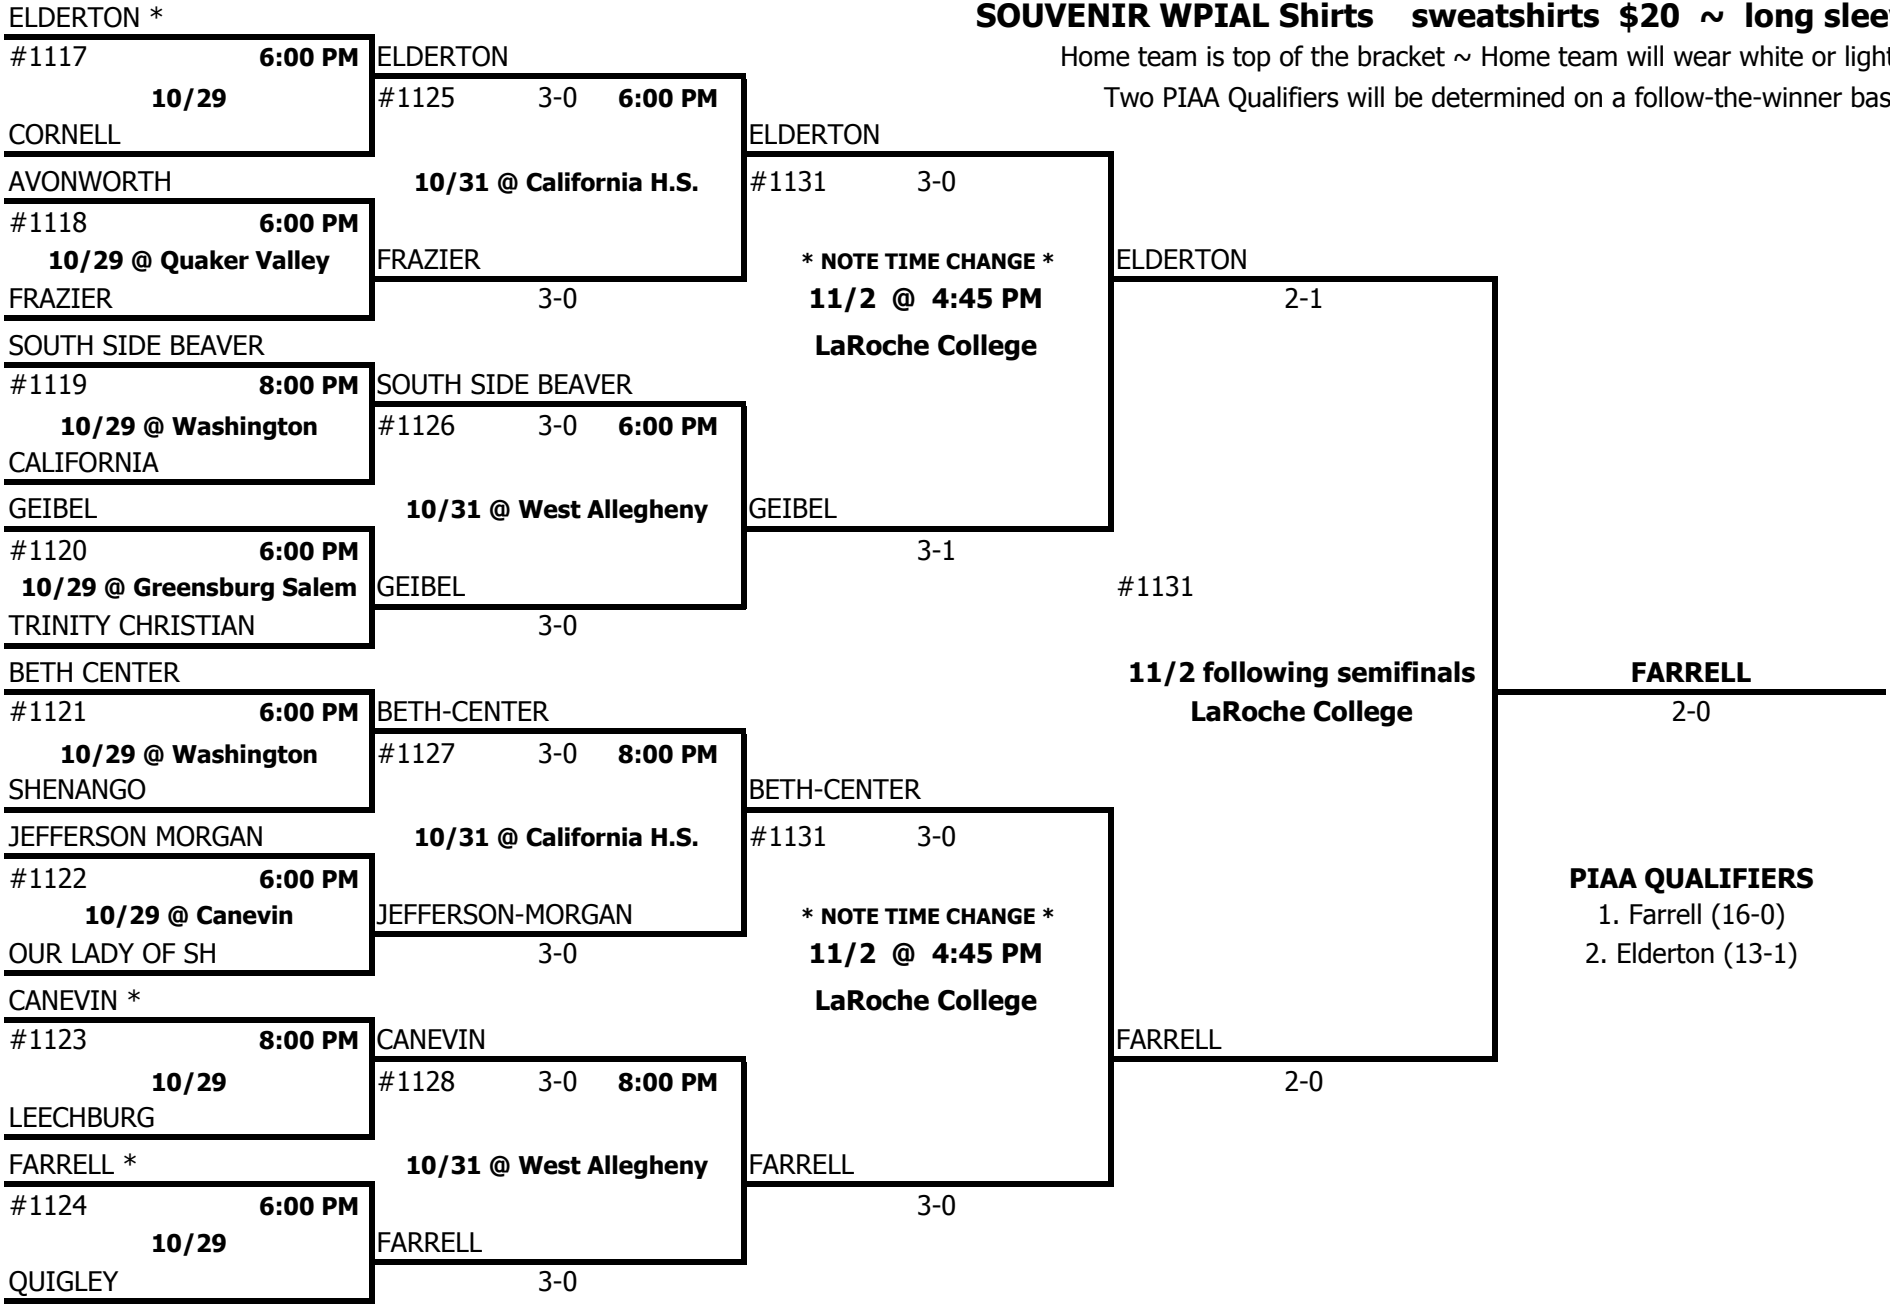

2002-2003 WPIAL A GIRLS VOLLEYBALL CHAMPIONSHIP

SOUVENIR WPIAL Shirts sweatshirts \$20 ~ long sleeve \$15

Home team is top of the bracket ~ Home team will wear white or light color

Two PIAA Qualifiers will be determined on a follow-the-winner basis.

* Match Site unless otherwise noted