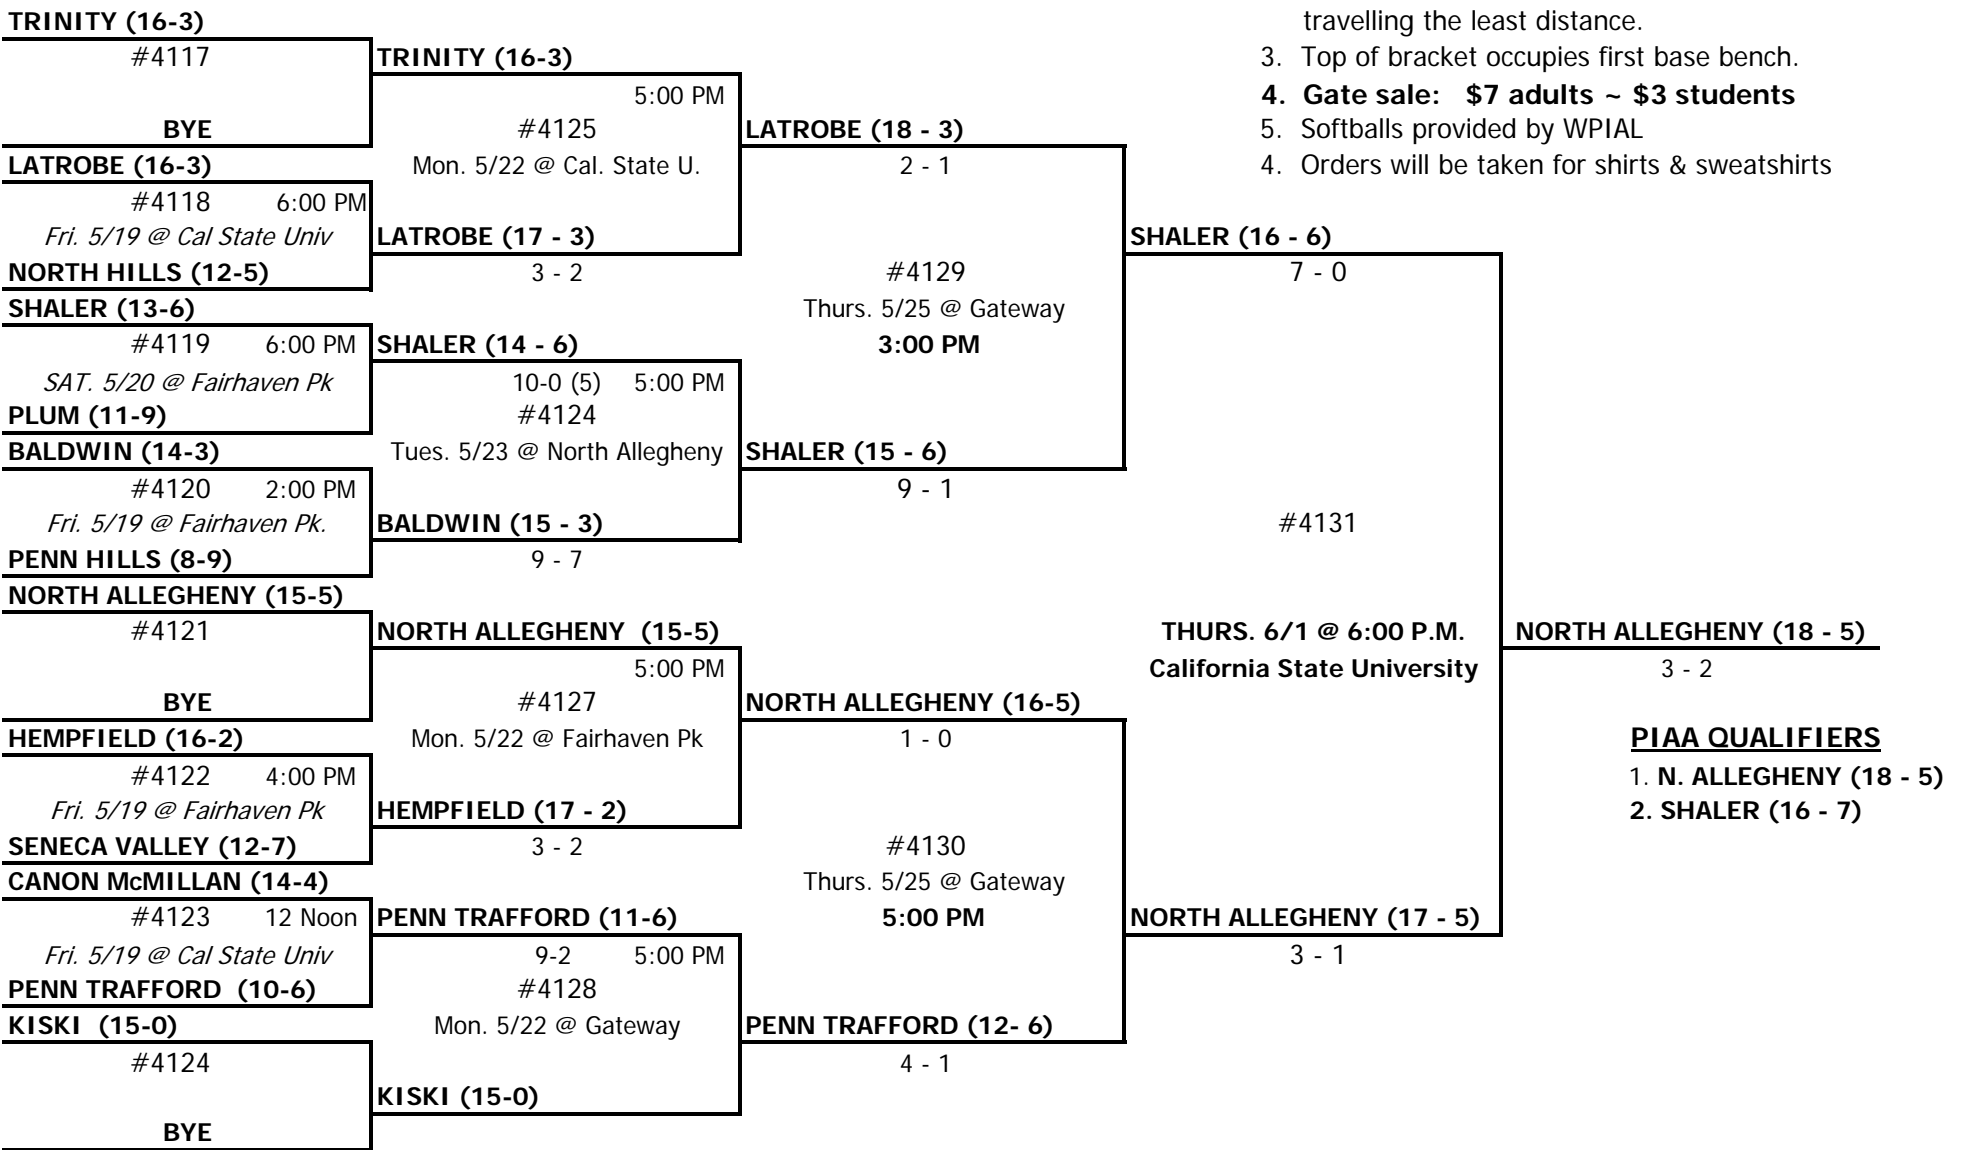

# WPIAL/McDONALDS CLASS QUAD A SOFTBALL CHAMPIONSHIP

1. Coin Toss for Home Team
2. First 10 minutes of infield to the team travelling the least distance.
3. Top of bracket occupies first base bench.
4. **Gate sale: \$7 adults ~ \$3 students**
5. Softballs provided by WPIAL
4. Orders will be taken for shirts & sweatshirts

\* INDICATED GAME SITE