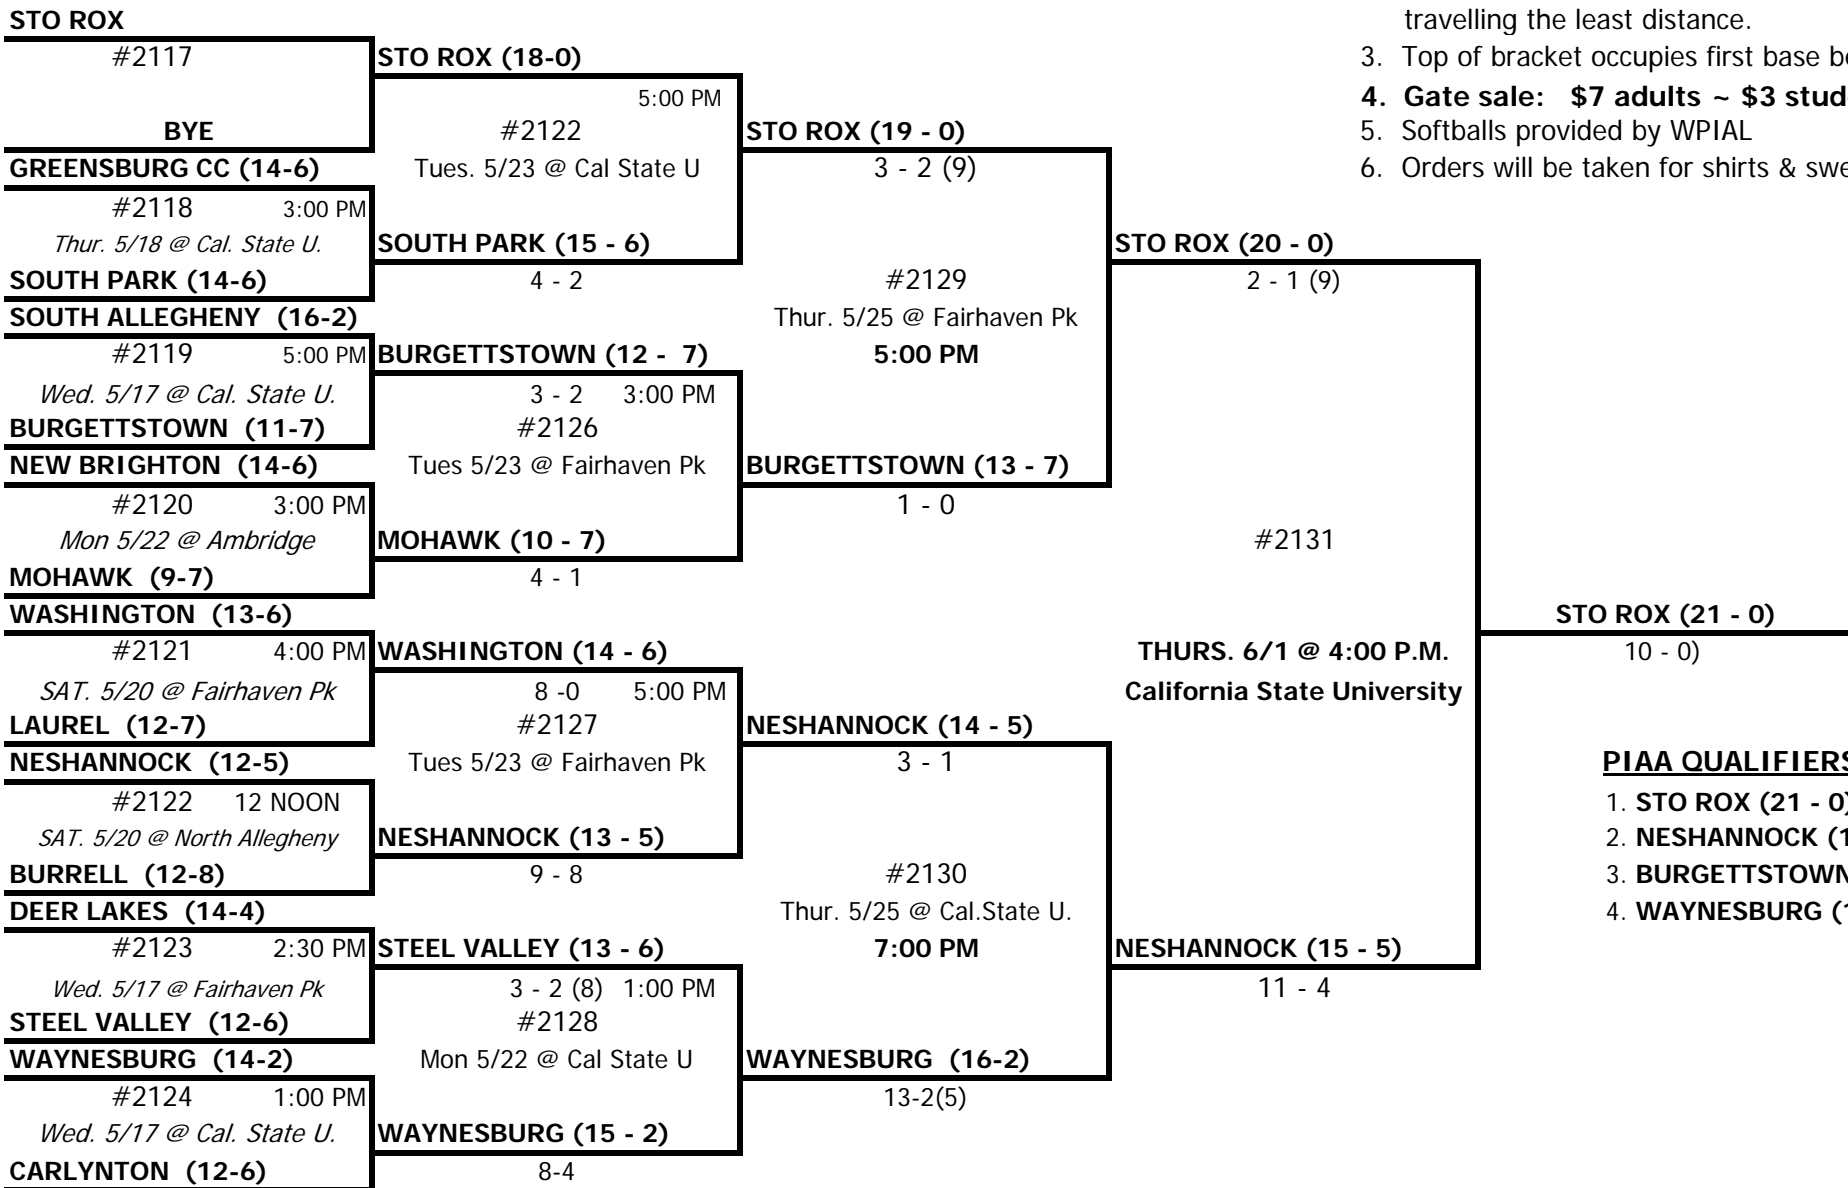

WPIAL/McDONALD CLASS AA SOFTBALL CHAMPIONSHIP

1. Coin Toss for Home Team
2. First 10 minutes of infield to the team travelling the least distance.
3. Top of bracket occupies first base bench.
4. Gate sale: \$7 adults ~ \$3 students
5. Softballs provided by WPIAL
6. Orders will be taken for shirts & sweatshirts

* INDICATES GAME SITE