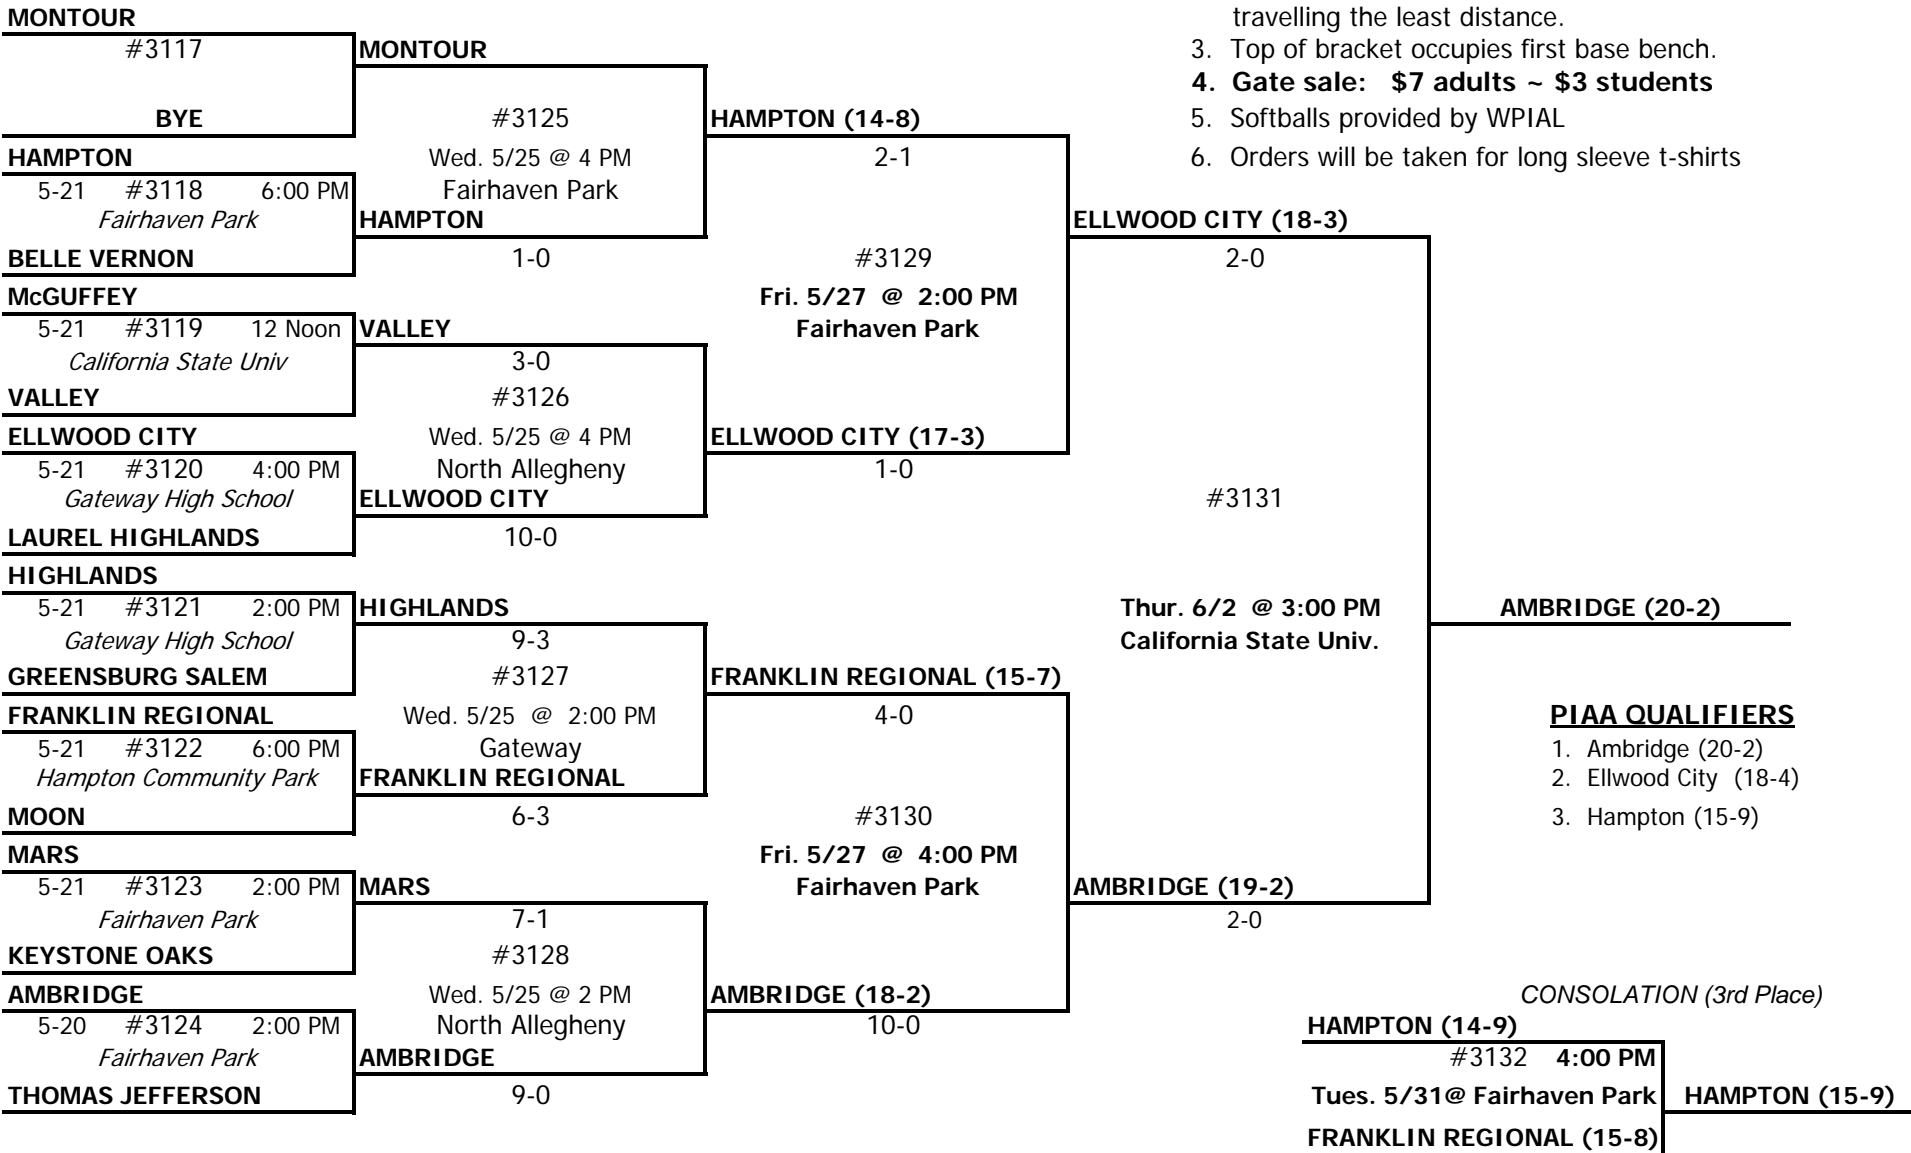

2004/2005 WPIAL/McDONALDS AAA SOFTBALL CHAMPIONSHIP

1. Coin Toss for Home Team
2. First 10 minutes of infield to the team travelling the least distance.
3. Top of bracket occupies first base bench.
4. **Gate sale: \$7 adults ~ \$3 students**
5. Softballs provided by WPIAL
6. Orders will be taken for long sleeve t-shirts

* INDICATES GAME SITE

PLEASE NOTE ~ NO HOME SITE GAMES