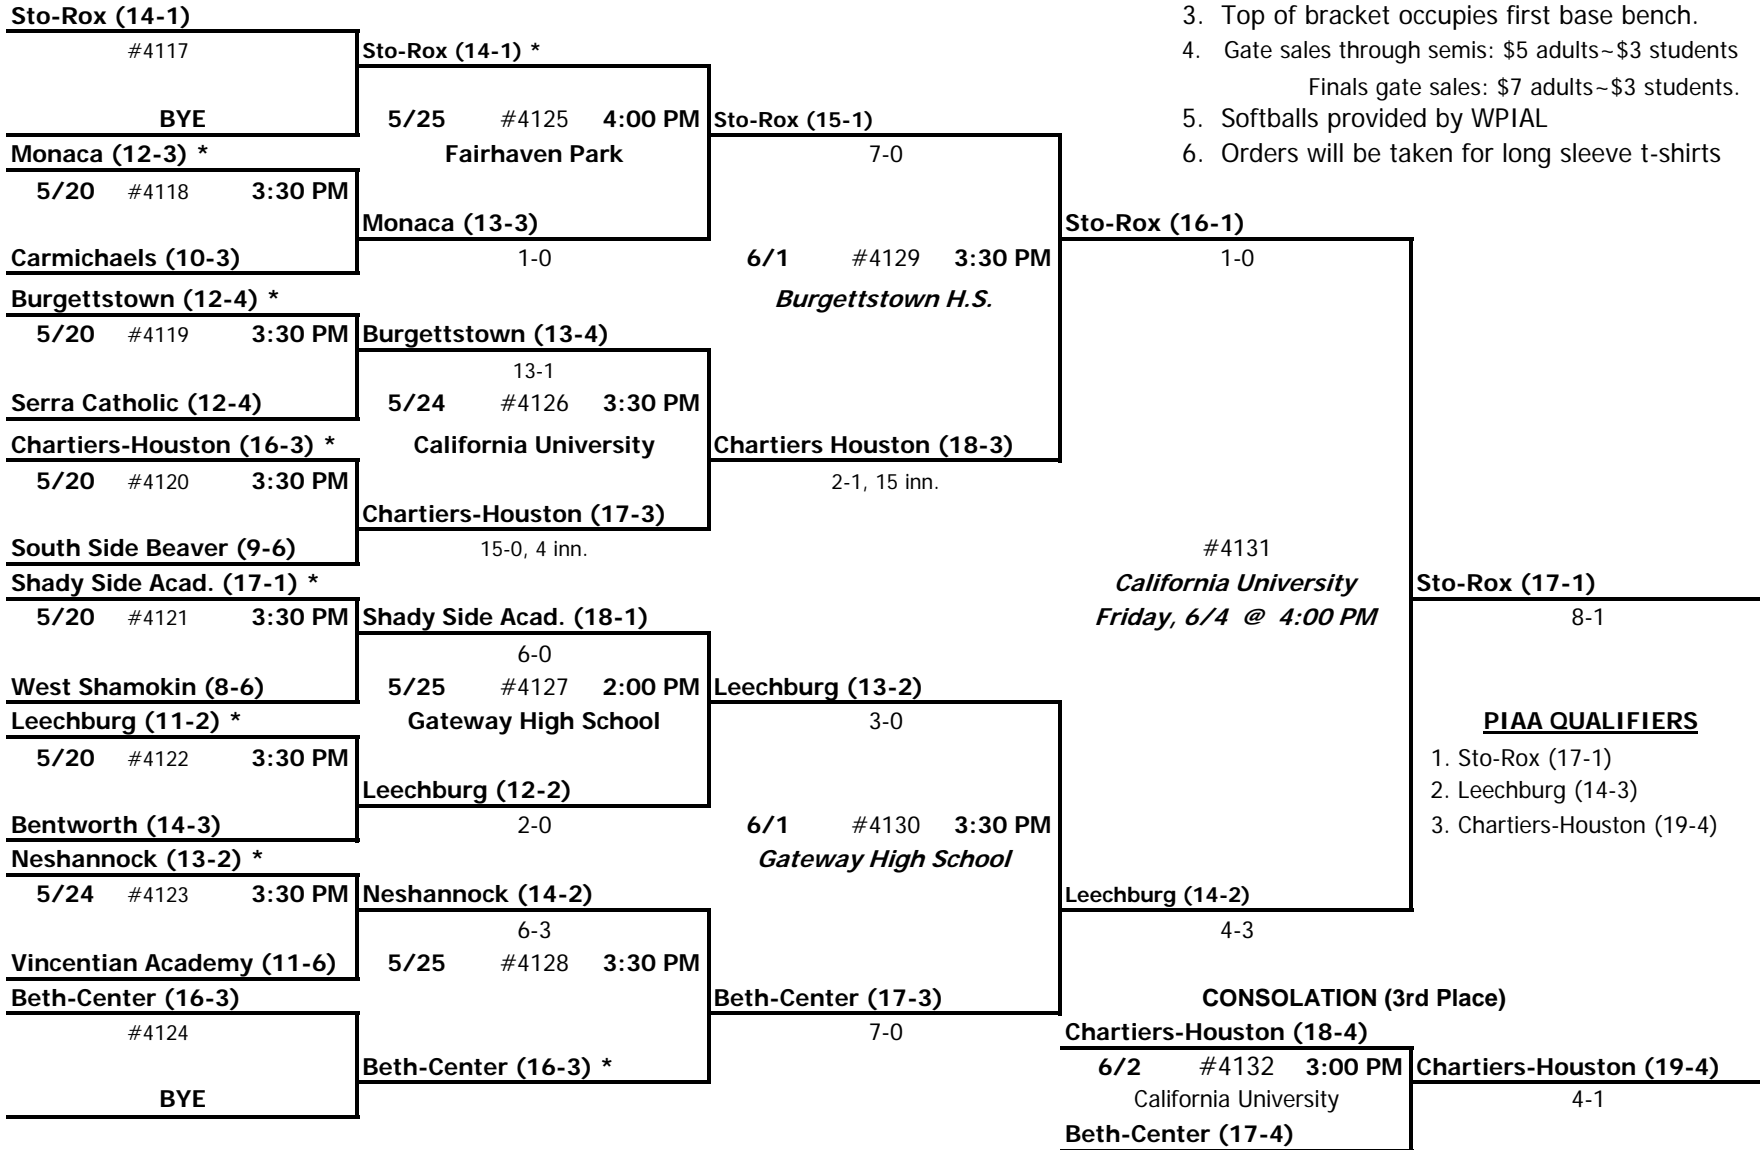

2004 WPIAL A SOFTBALL CHAMPIONSHIP

1. Coin Toss for Home Team
2. First 10 minutes of infield to the team travelling the least distance.
3. Top of bracket occupies first base bench.
4. Gate sales through semis: \$5 adults-\$3 students
 Finals gate sales: \$7 adults-\$3 students.
5. Softballs provided by WPIAL
6. Orders will be taken for long sleeve t-shirts

* INDICATES GAME SITE