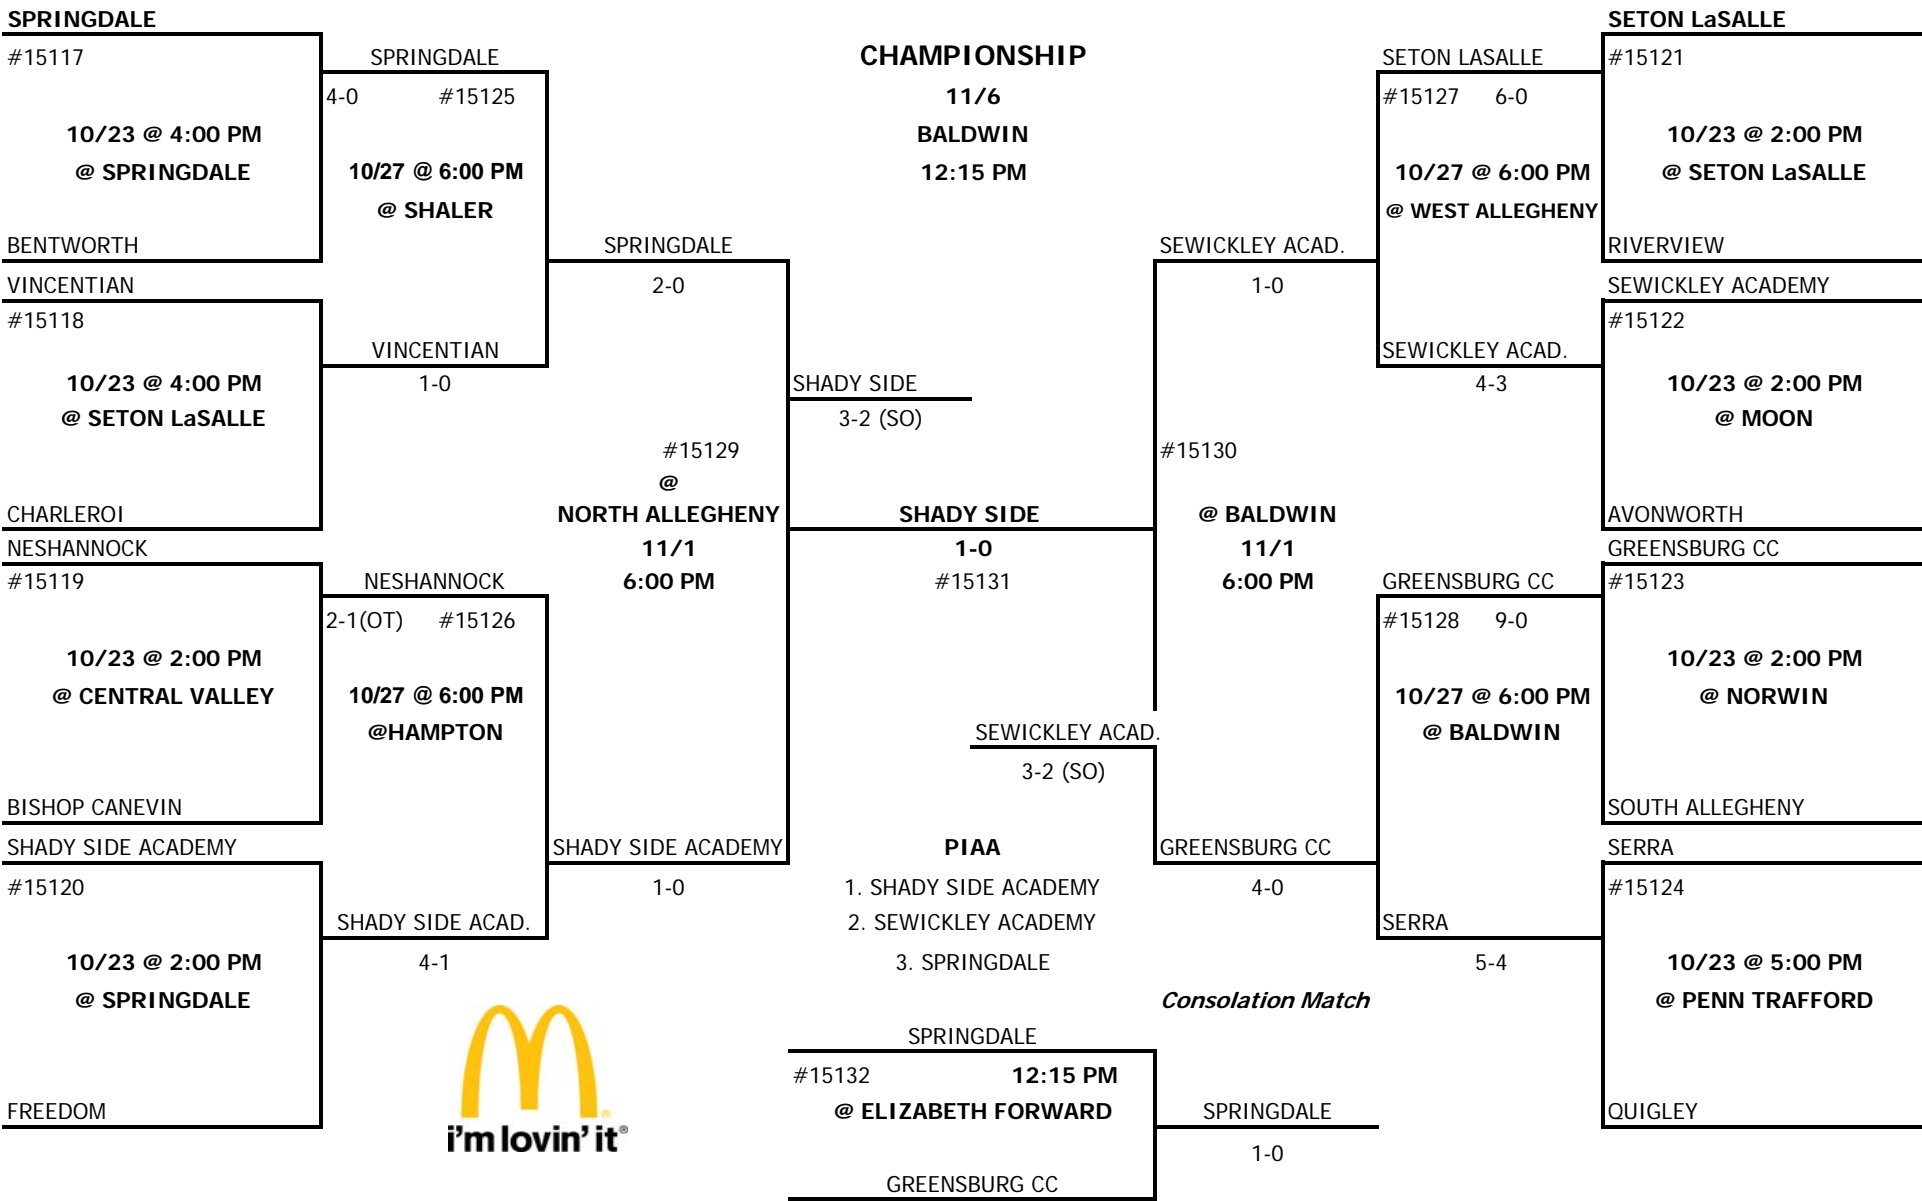

# 2010-2011 WPIAL ~ McDONALDS CLASS A GIRLS SOCCER CHAMPIONSHIP

HOME TEAM TOP OF THE BRACKET