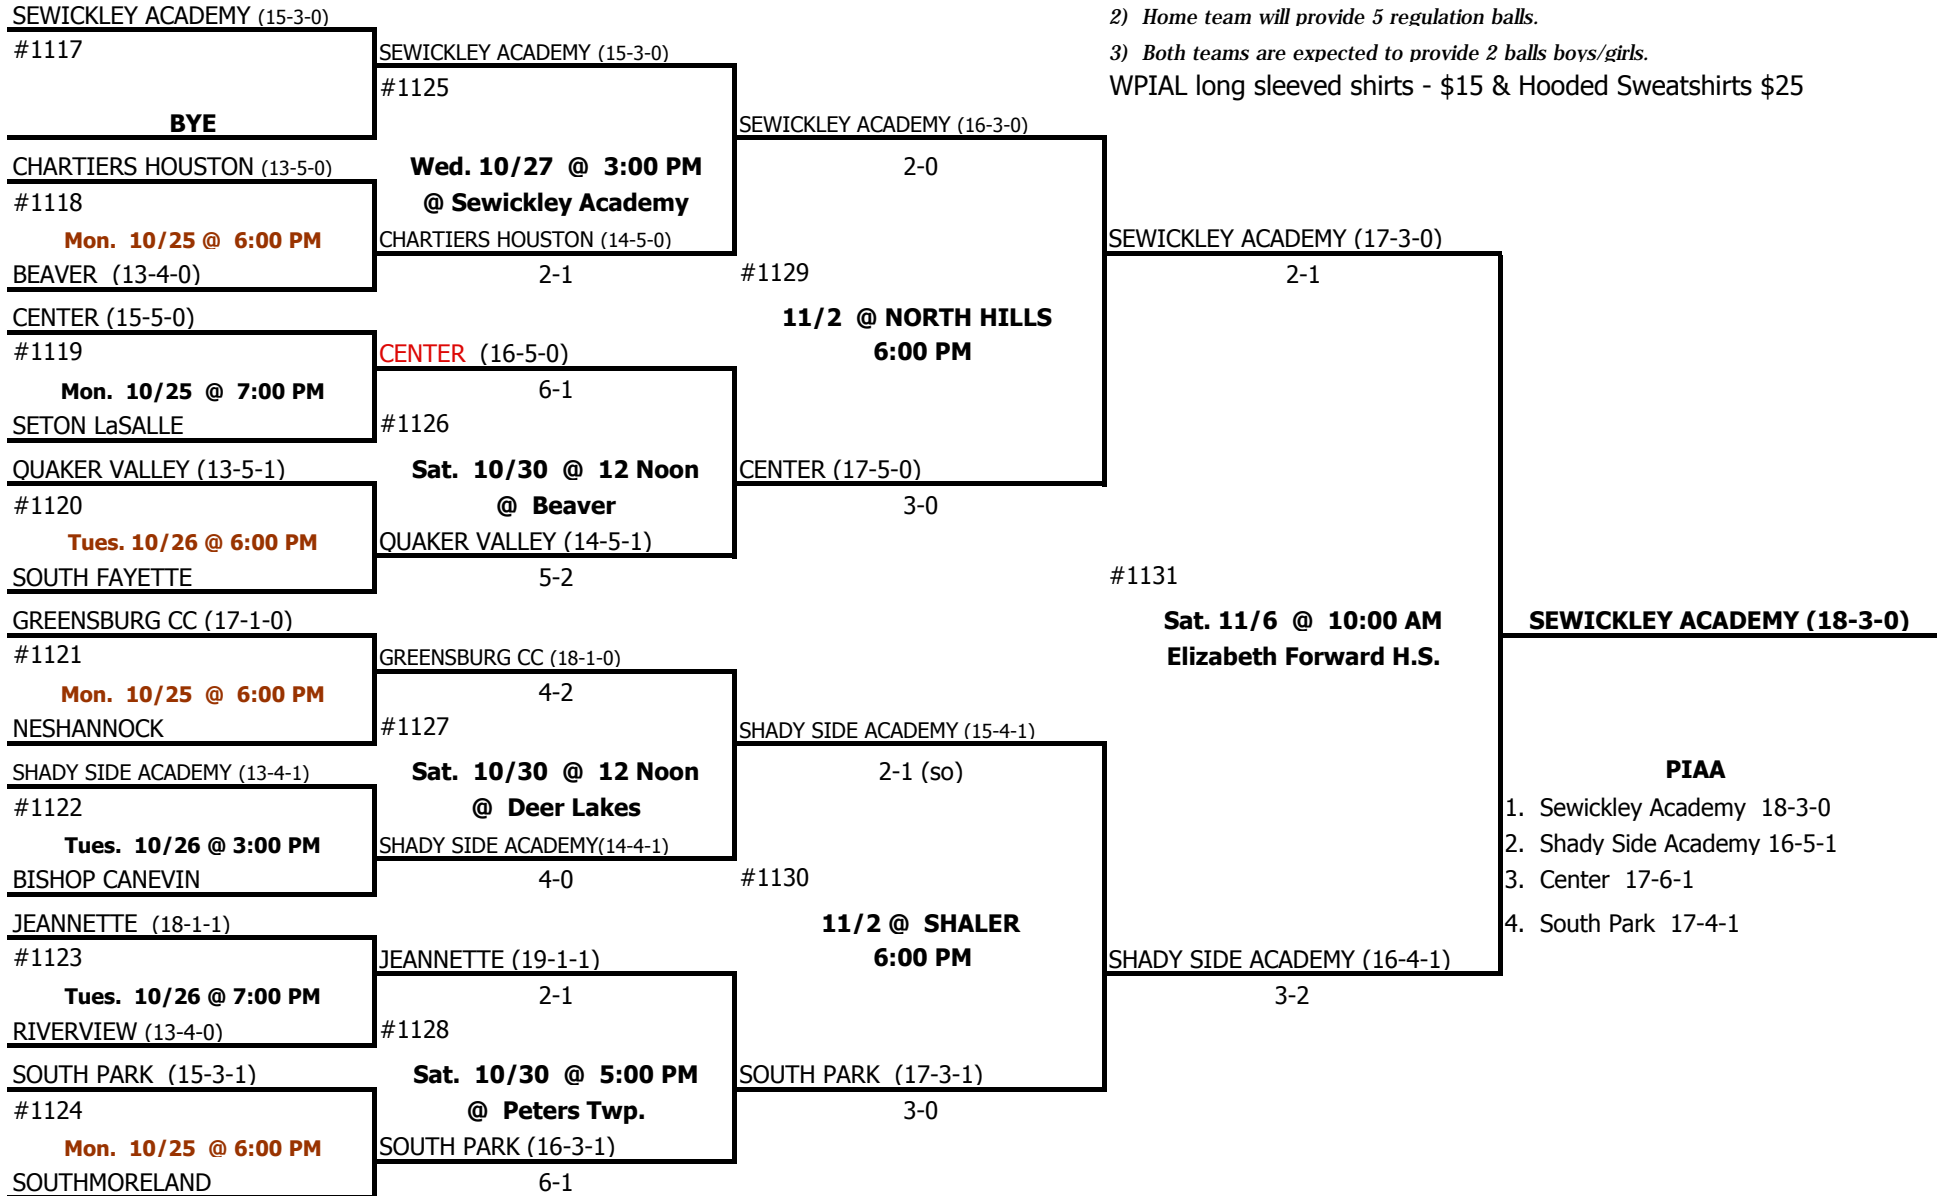

2004-2005 WPIAL/McDONALDS AA GIRLS SOCCER CHAMPIONSHIP

NOTE TIME CHANGES

- note:**
- 1) Home team will wear the white or light color.
 - 2) Home team will provide 5 regulation balls.
 - 3) Both teams are expected to provide 2 balls boys/girls.
- WPIAL long sleeved shirts - \$15 & Hooded Sweatshirts \$25

HOME SITE TOP OF THE BRACKET