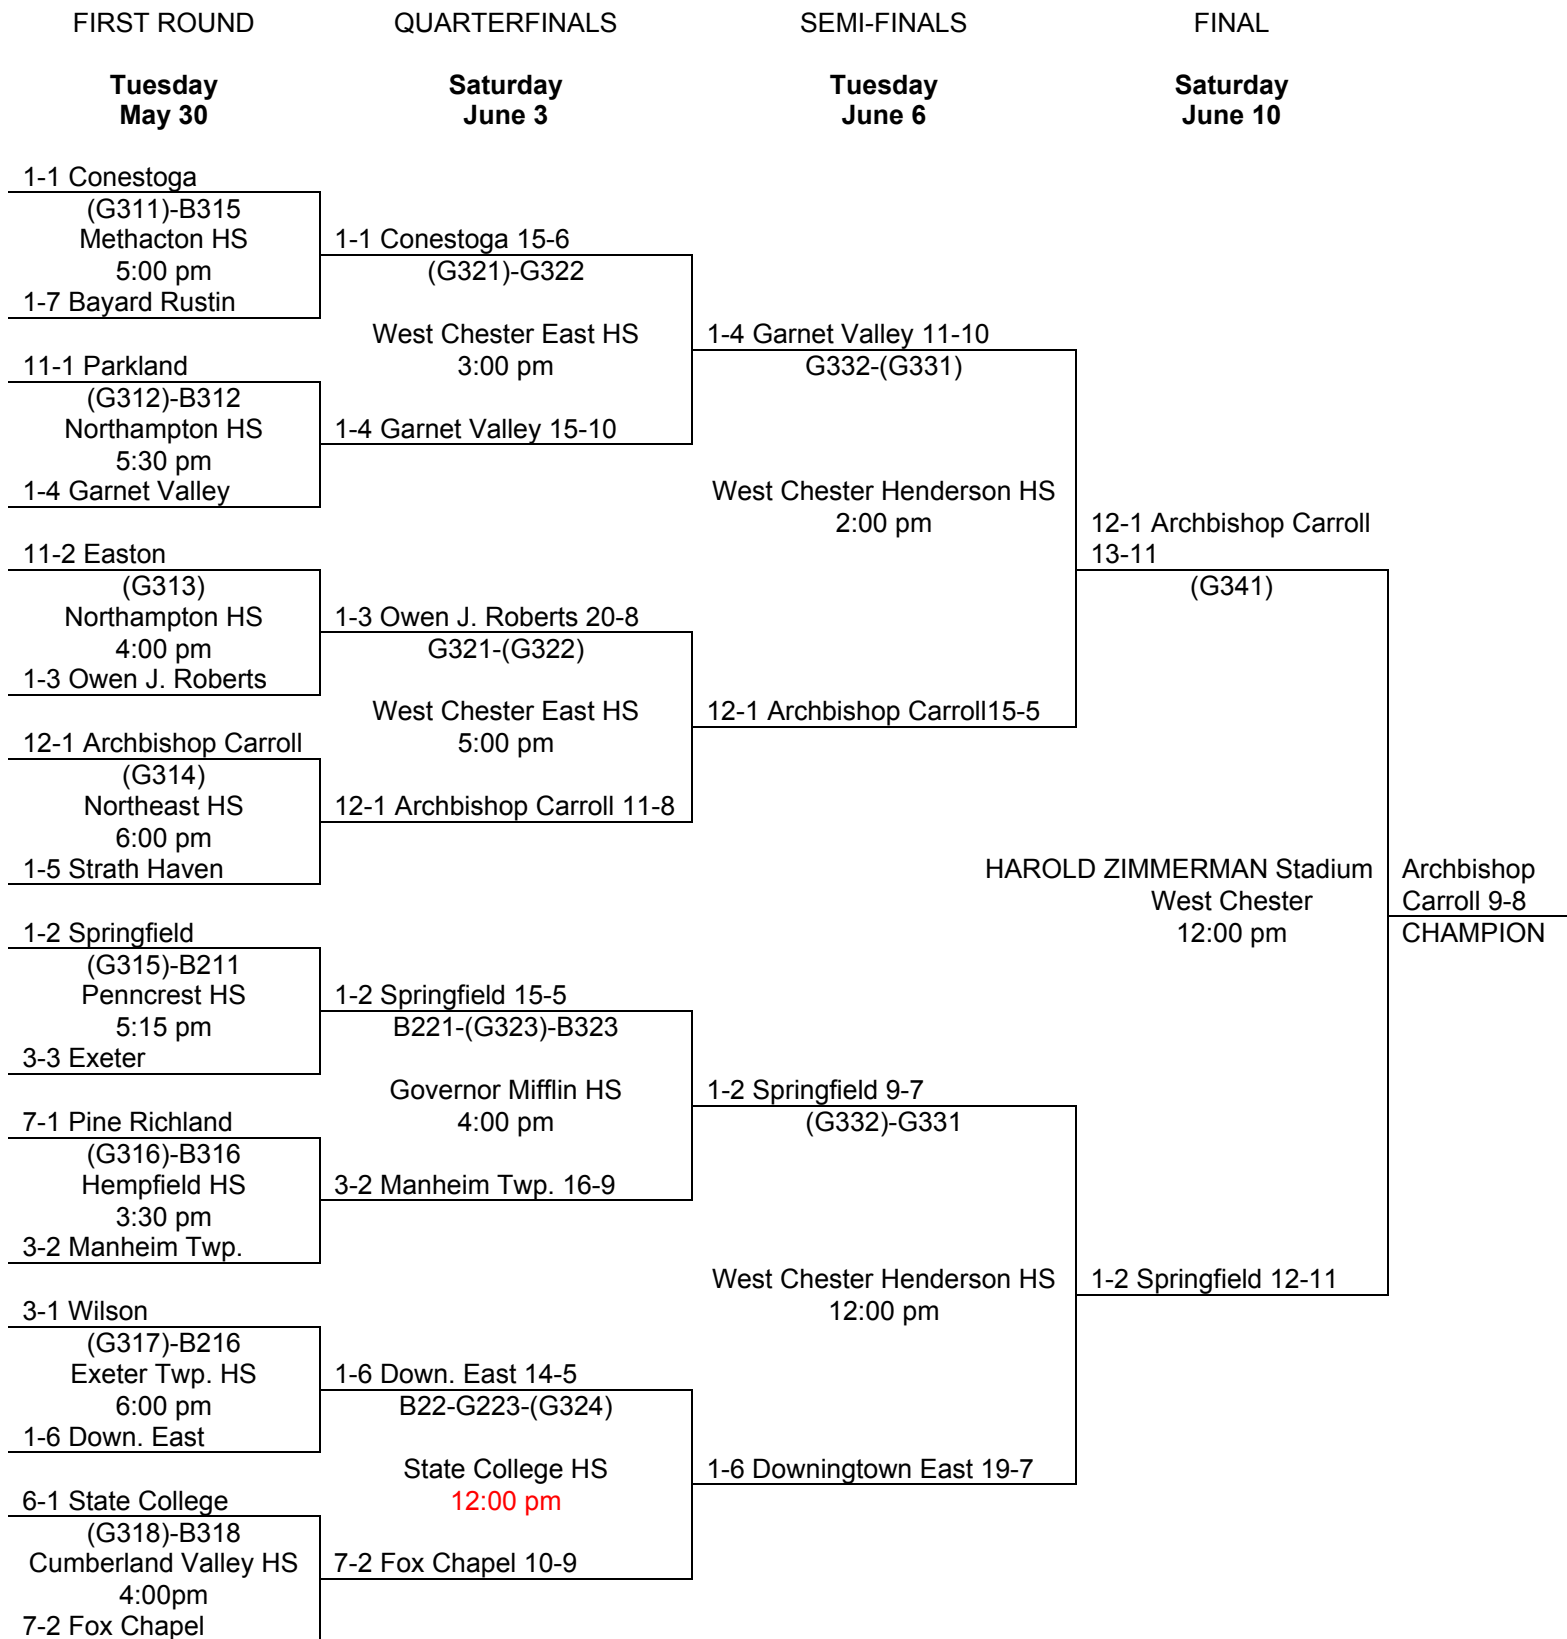

2017 PIAA 3A GIRLS' LACROSSE CHAMPIONSHIP

*Indicates District(s) combined with another (other) District(s) to form a Region.