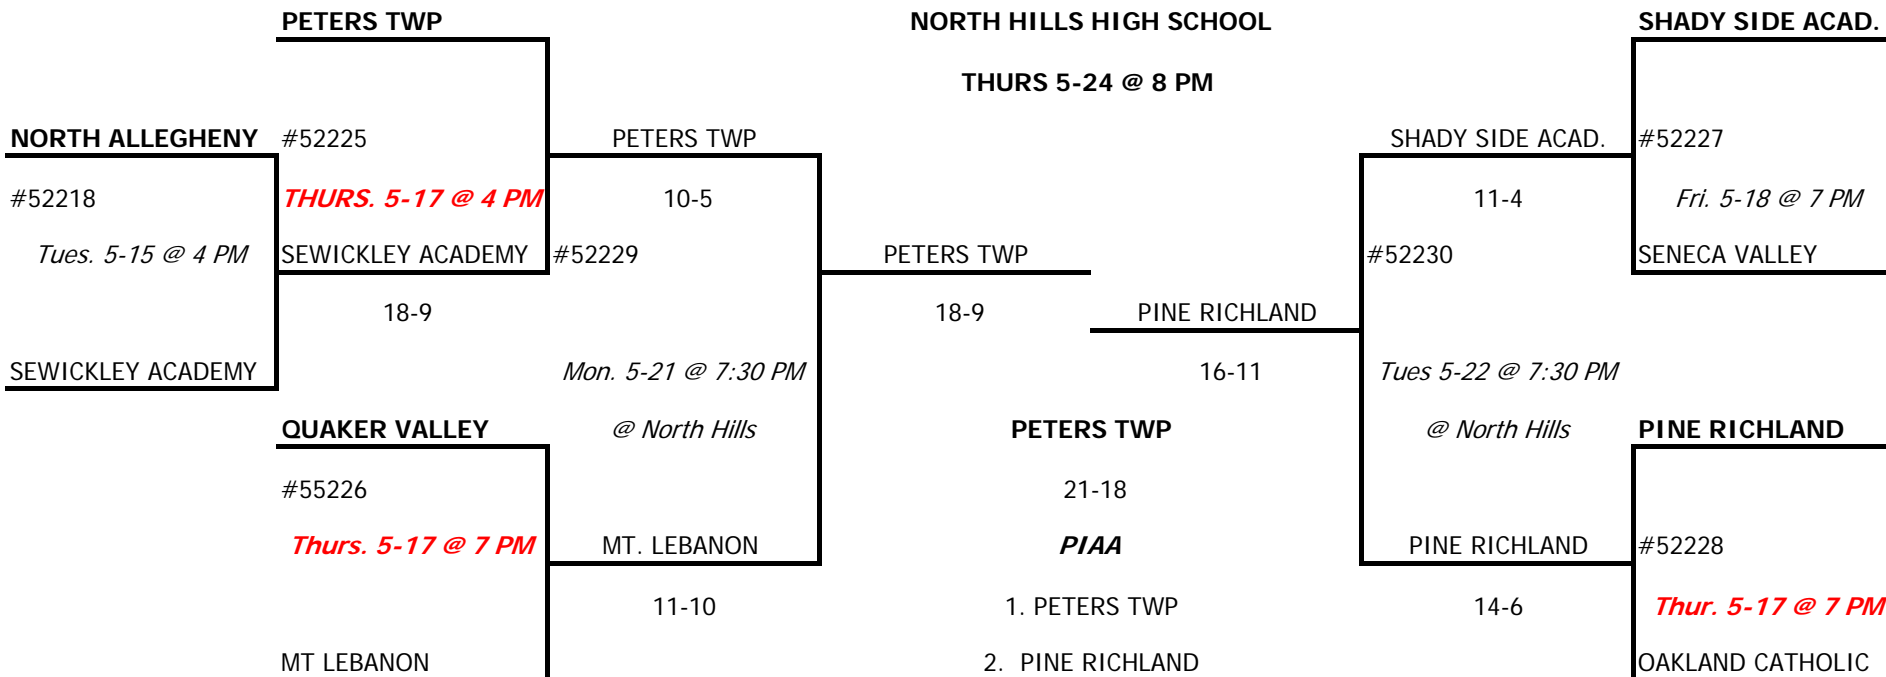

2011-2012 WPIAL ~ McDONALDS GIRLS LACROSSE CHAMPIONSHIP DIVISION I

SITE & HOME TEAM TOP OF BRACKET
UNLESS OTHERWISE NOTED

#52231

NORTH HILLS HIGH SCHOOL

THURS 5-24 @ 8 PM

Consolation match