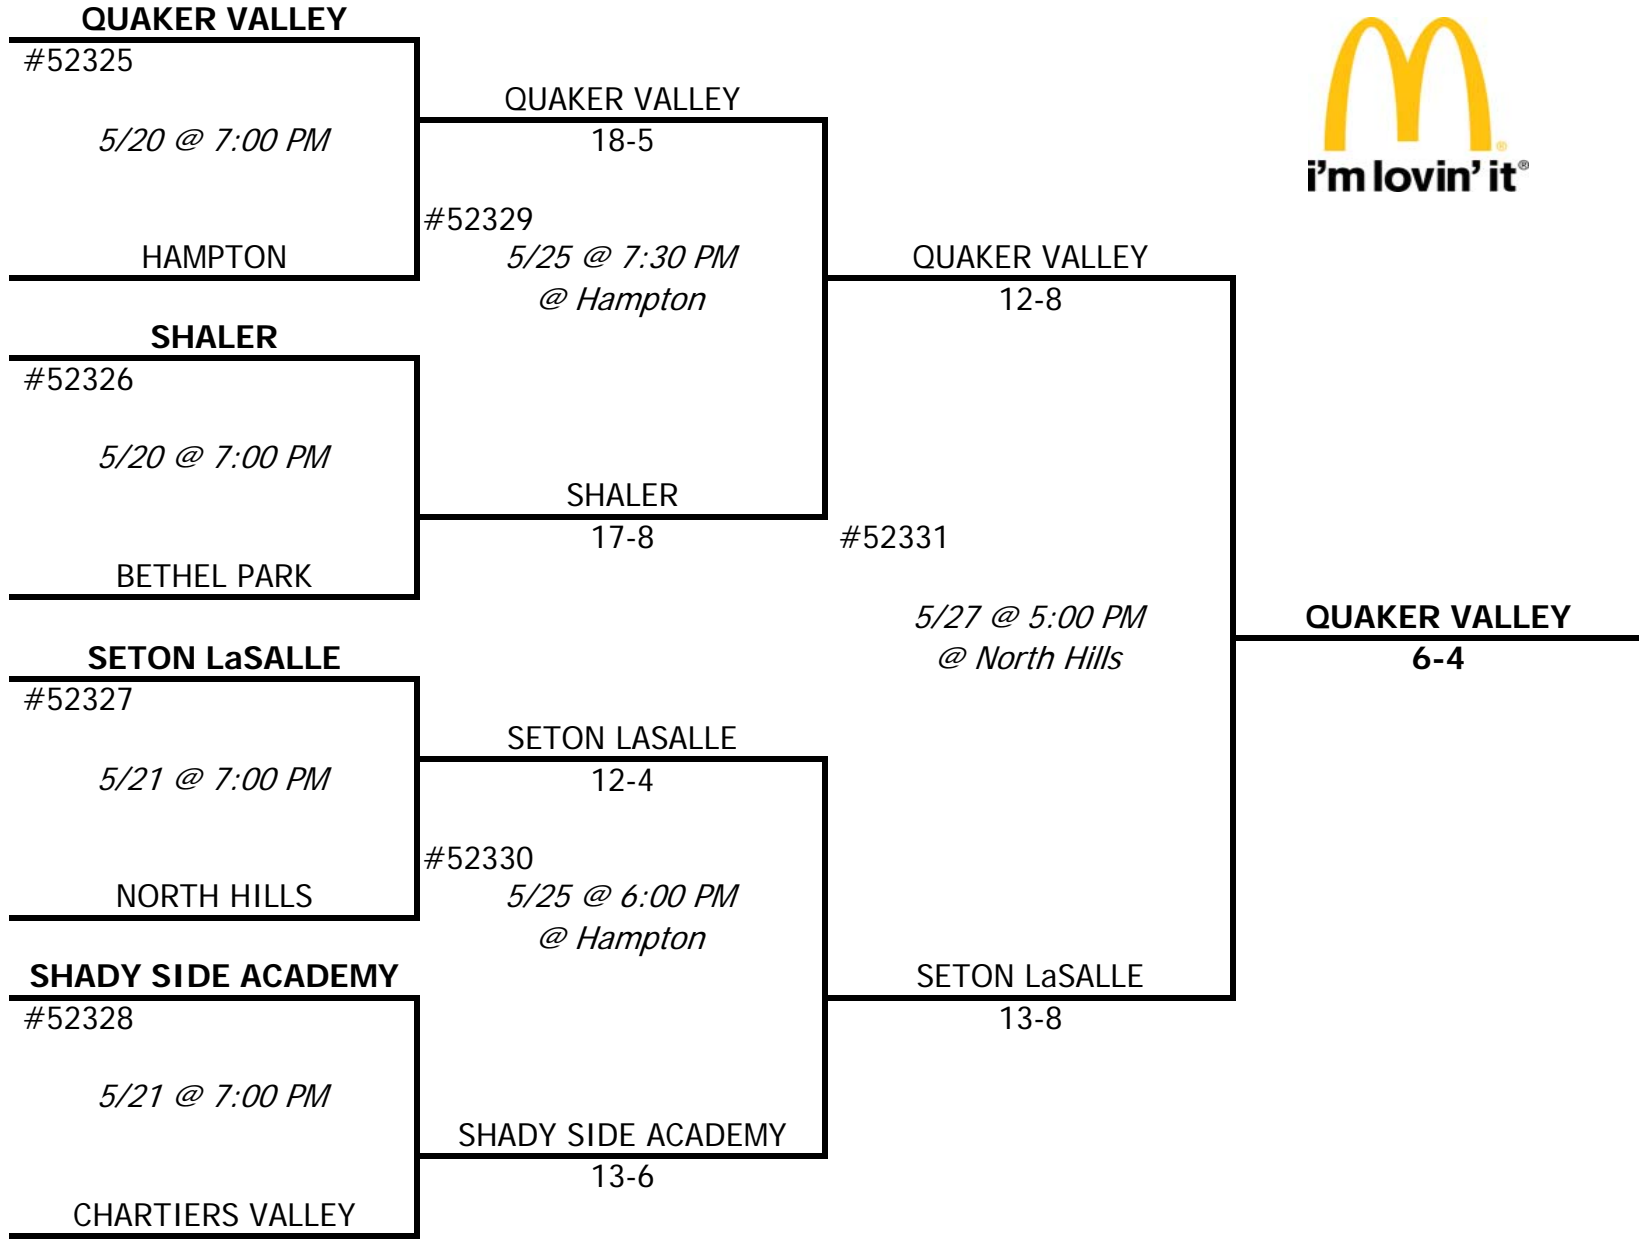

# 2009/2010 WPIAL ~ McDONALDS GIRLS LACROSSE CHAMPIONSHIP

## DIVISION II

HOME TEAM and game site top of bracket unless otherwise noted