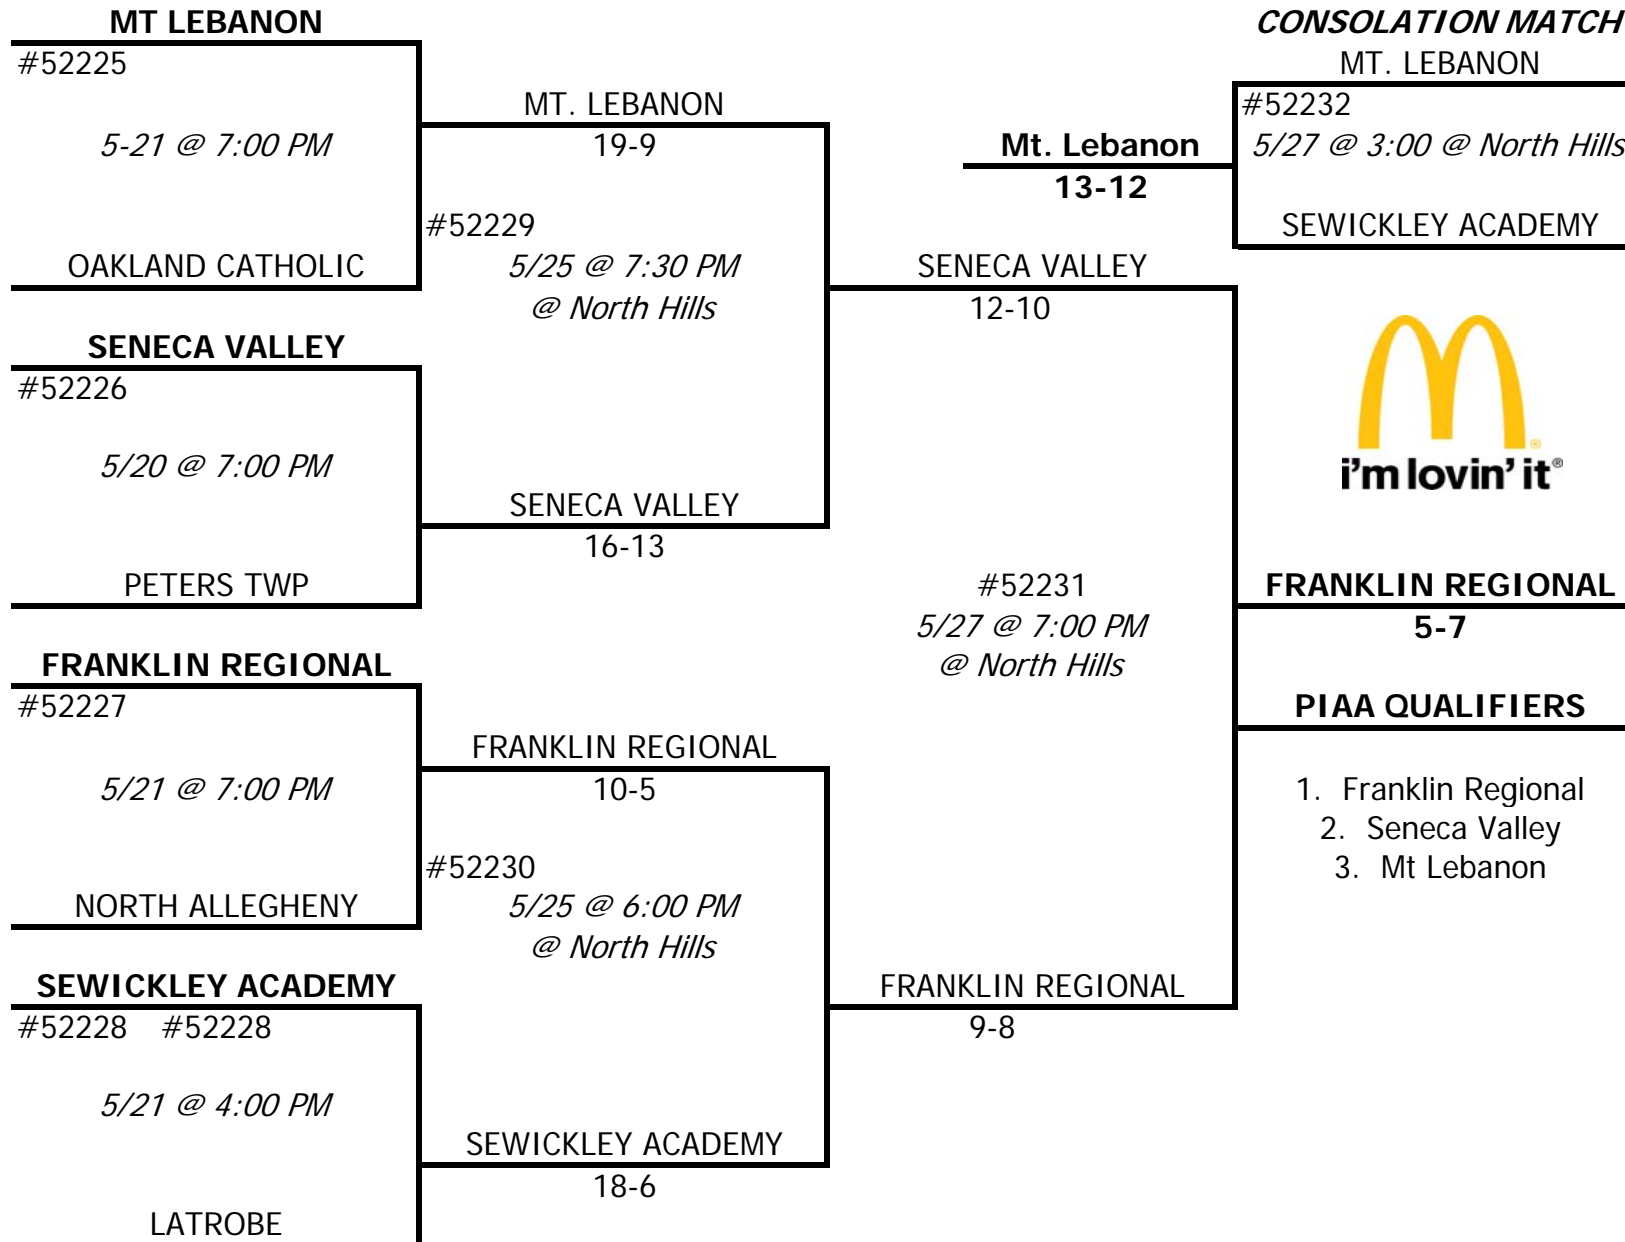

2009/2010 WPIAL ~ McDONALDS GIRLS LACROSSE CHAMPIONSHIP

DIVISION I

HOME TEAM and game site top of bracket unless otherwise noted