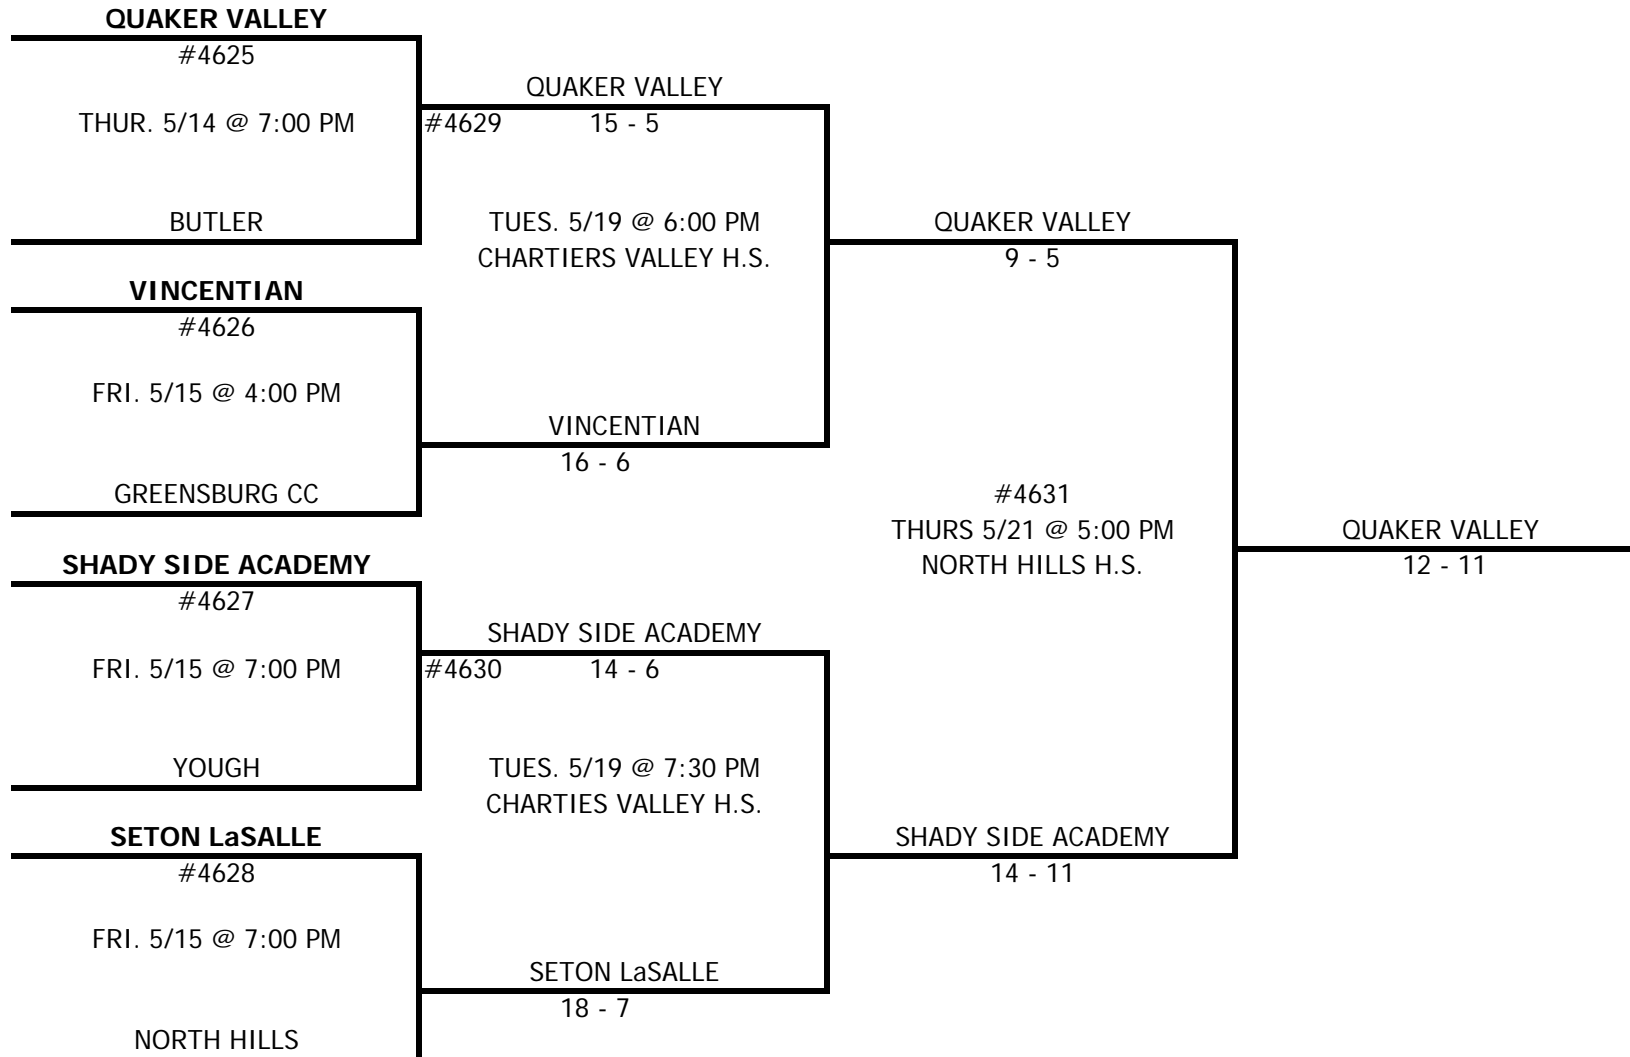

2008/2009 WPIAL ~ McDONALDS GIRLS LACROSSE CHAMPIONSHIP

DIVISION II

HOME TEAM and game site top of bracket unless otherwise noted