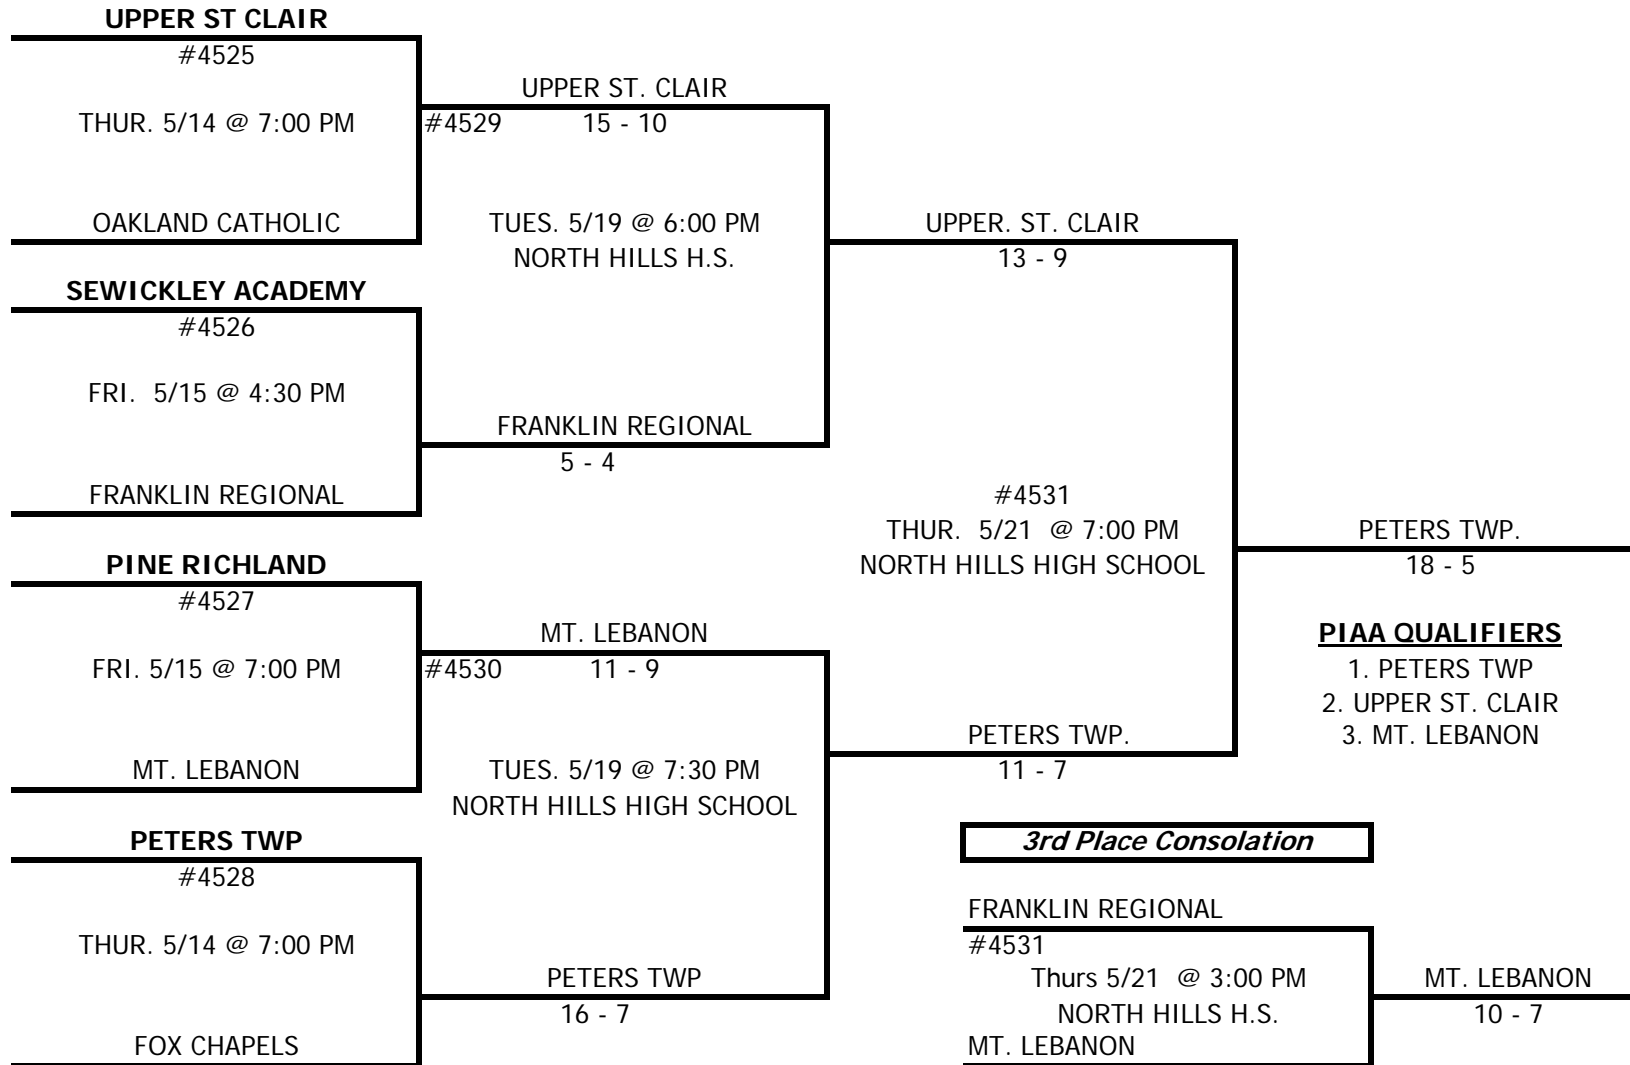

**2008/2009 WPIAL ~McDONALDS GIRLS LACROSSE CHAMPIONSHIP**

**DIVISION I**

**HOME TEAM and game site top of bracket unless otherwise noted**