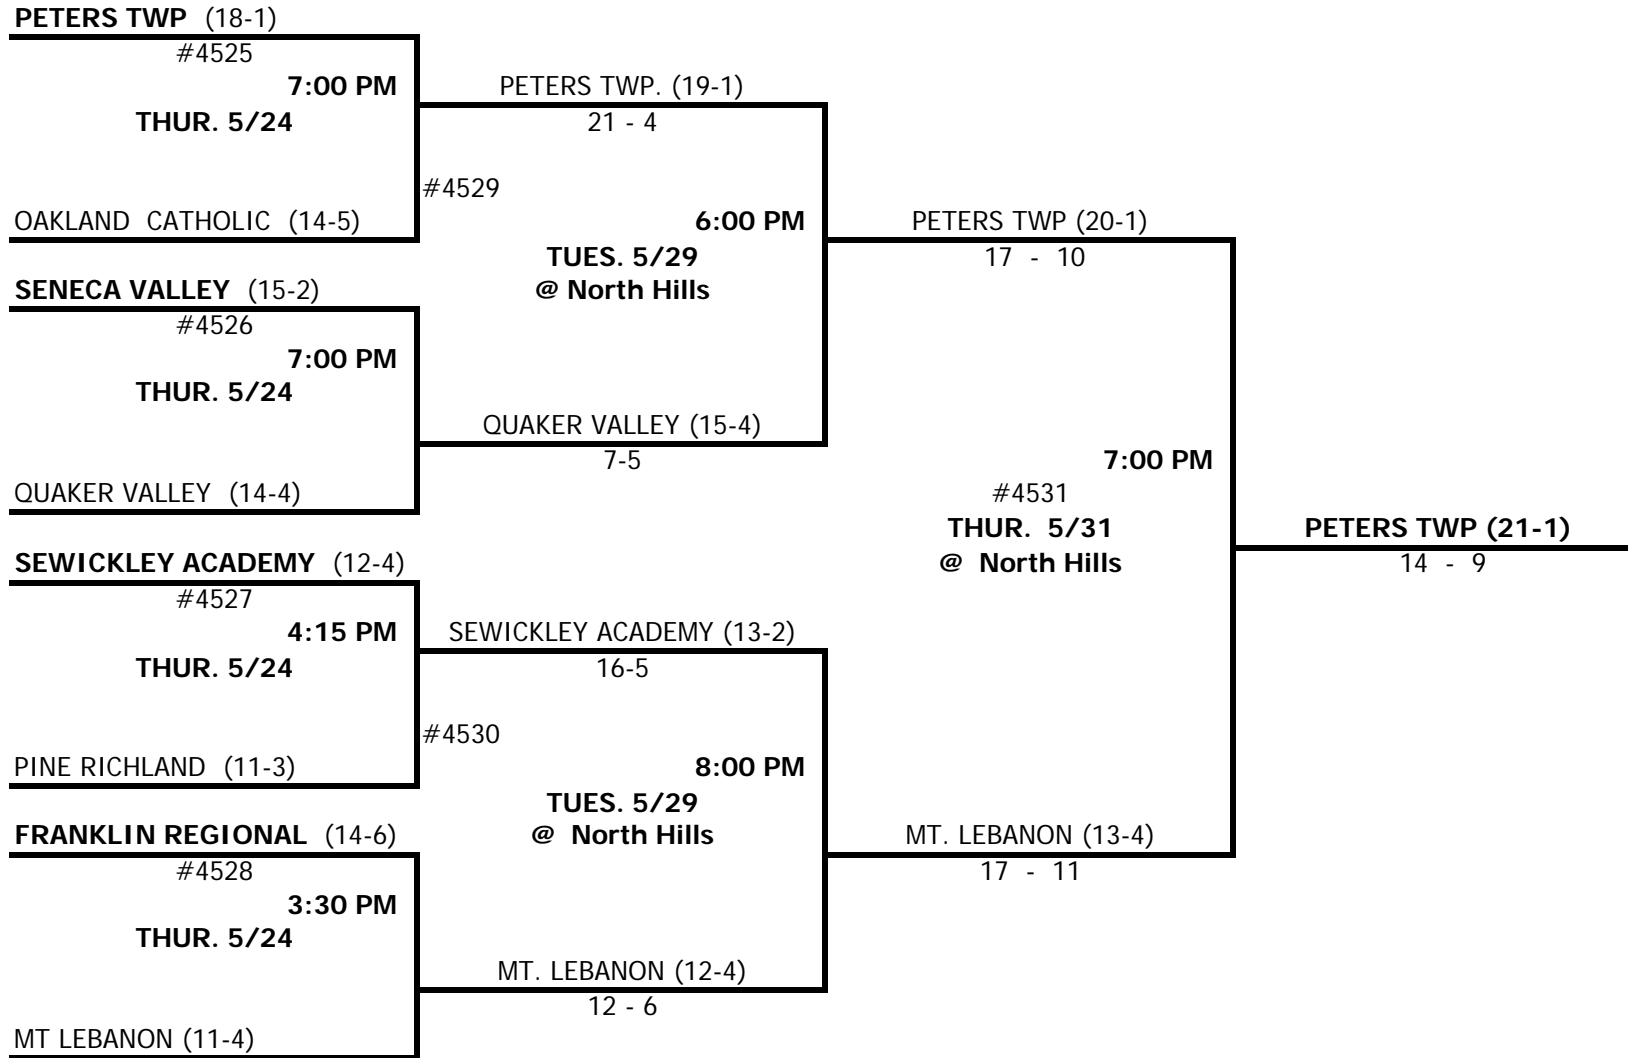

## 2006/2007 WPIAL GIRLS LACROSSE CHAMPIONSHIP

HOME TEAM and game site top of bracket unless otherwise noted