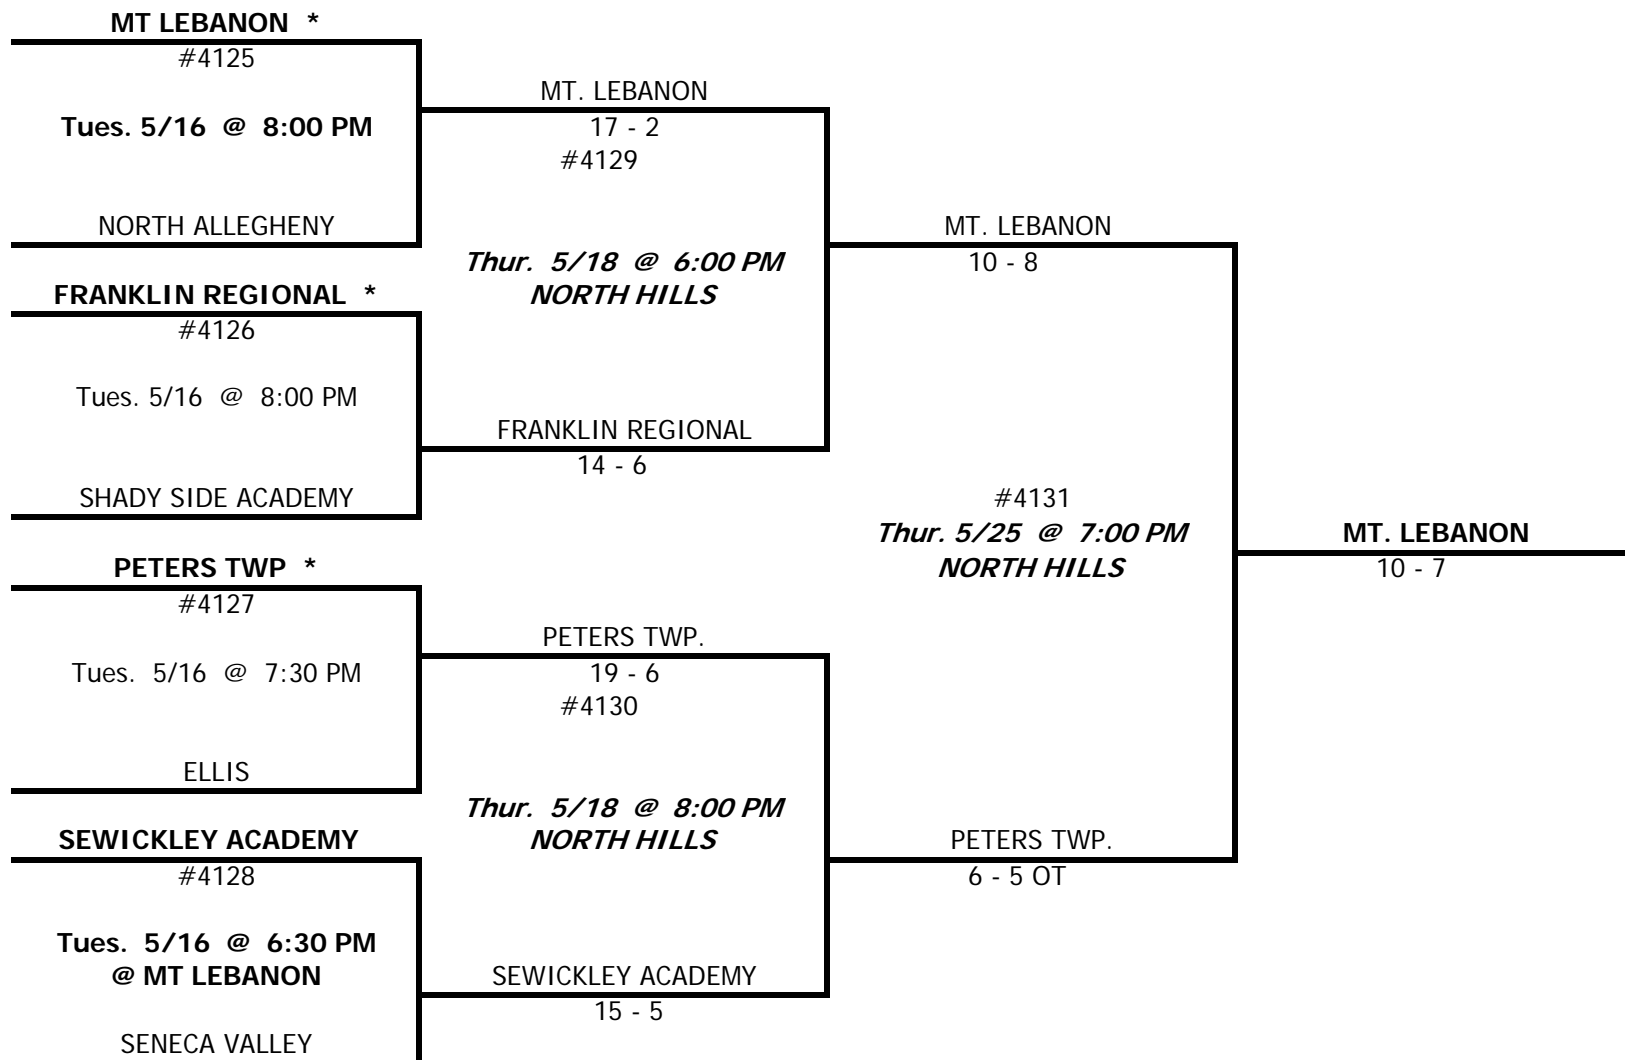

2005/2006 WPIAL/McDONALDS GIRLS LACROSSE CHAMPIONSHIP

HOME TEAM and game site top of bracket unless otherwise noted