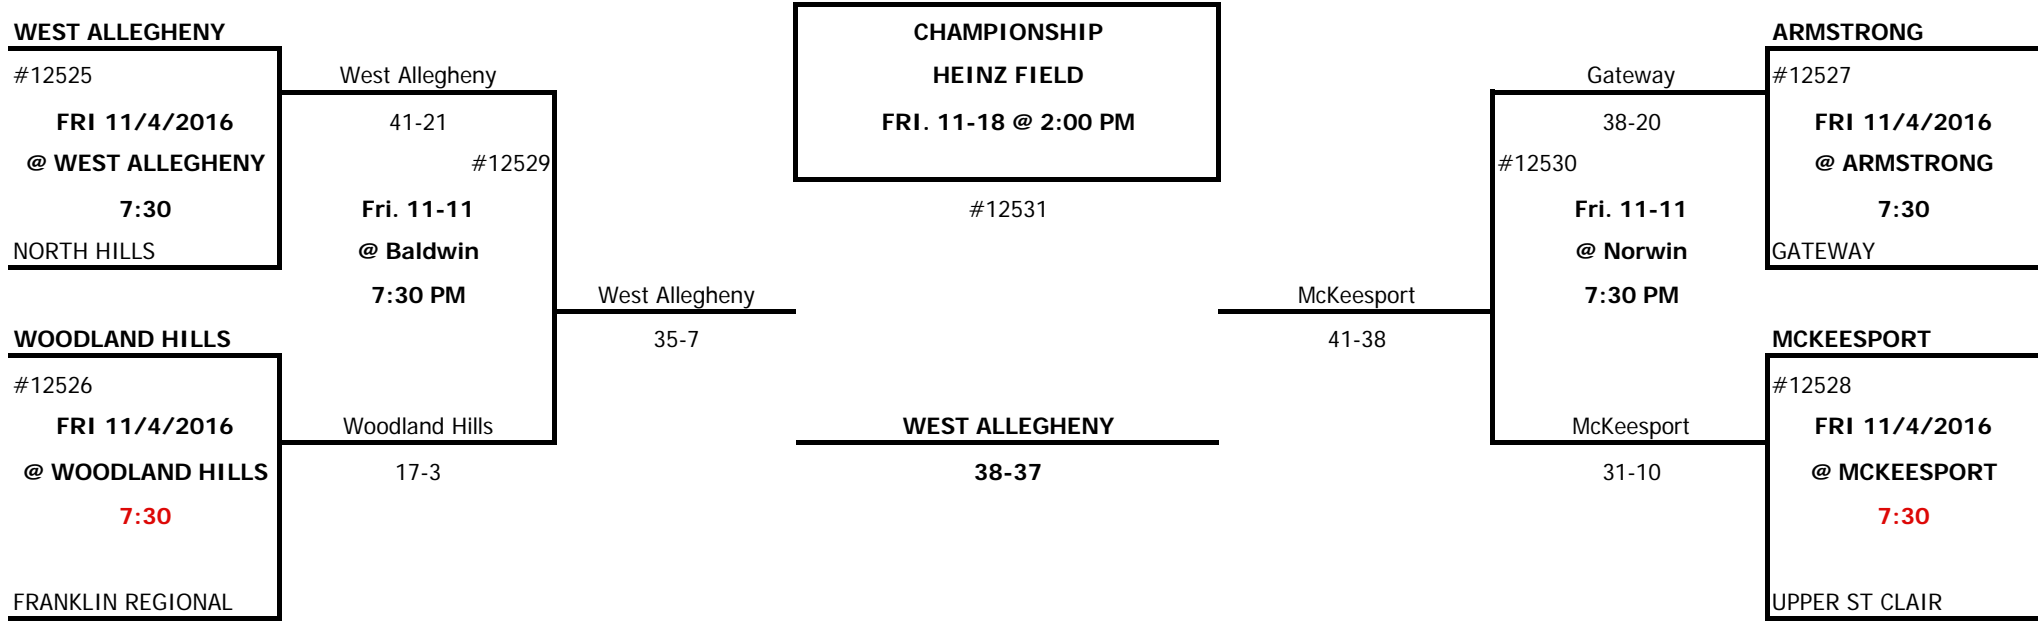

2016 WPIAL CLASS AAAAA FOOTBALL CHAMPIONSHIP

HOME TEAM TOP OF THE BRACKET

Ticket Prices: Pre-sale \$5 Student ~ \$7 Adults Gate sales all \$7

Ticket Prices at Heinz Field (Pre-Sale) \$5 Student ~ \$10 Adults Gate Sales \$10