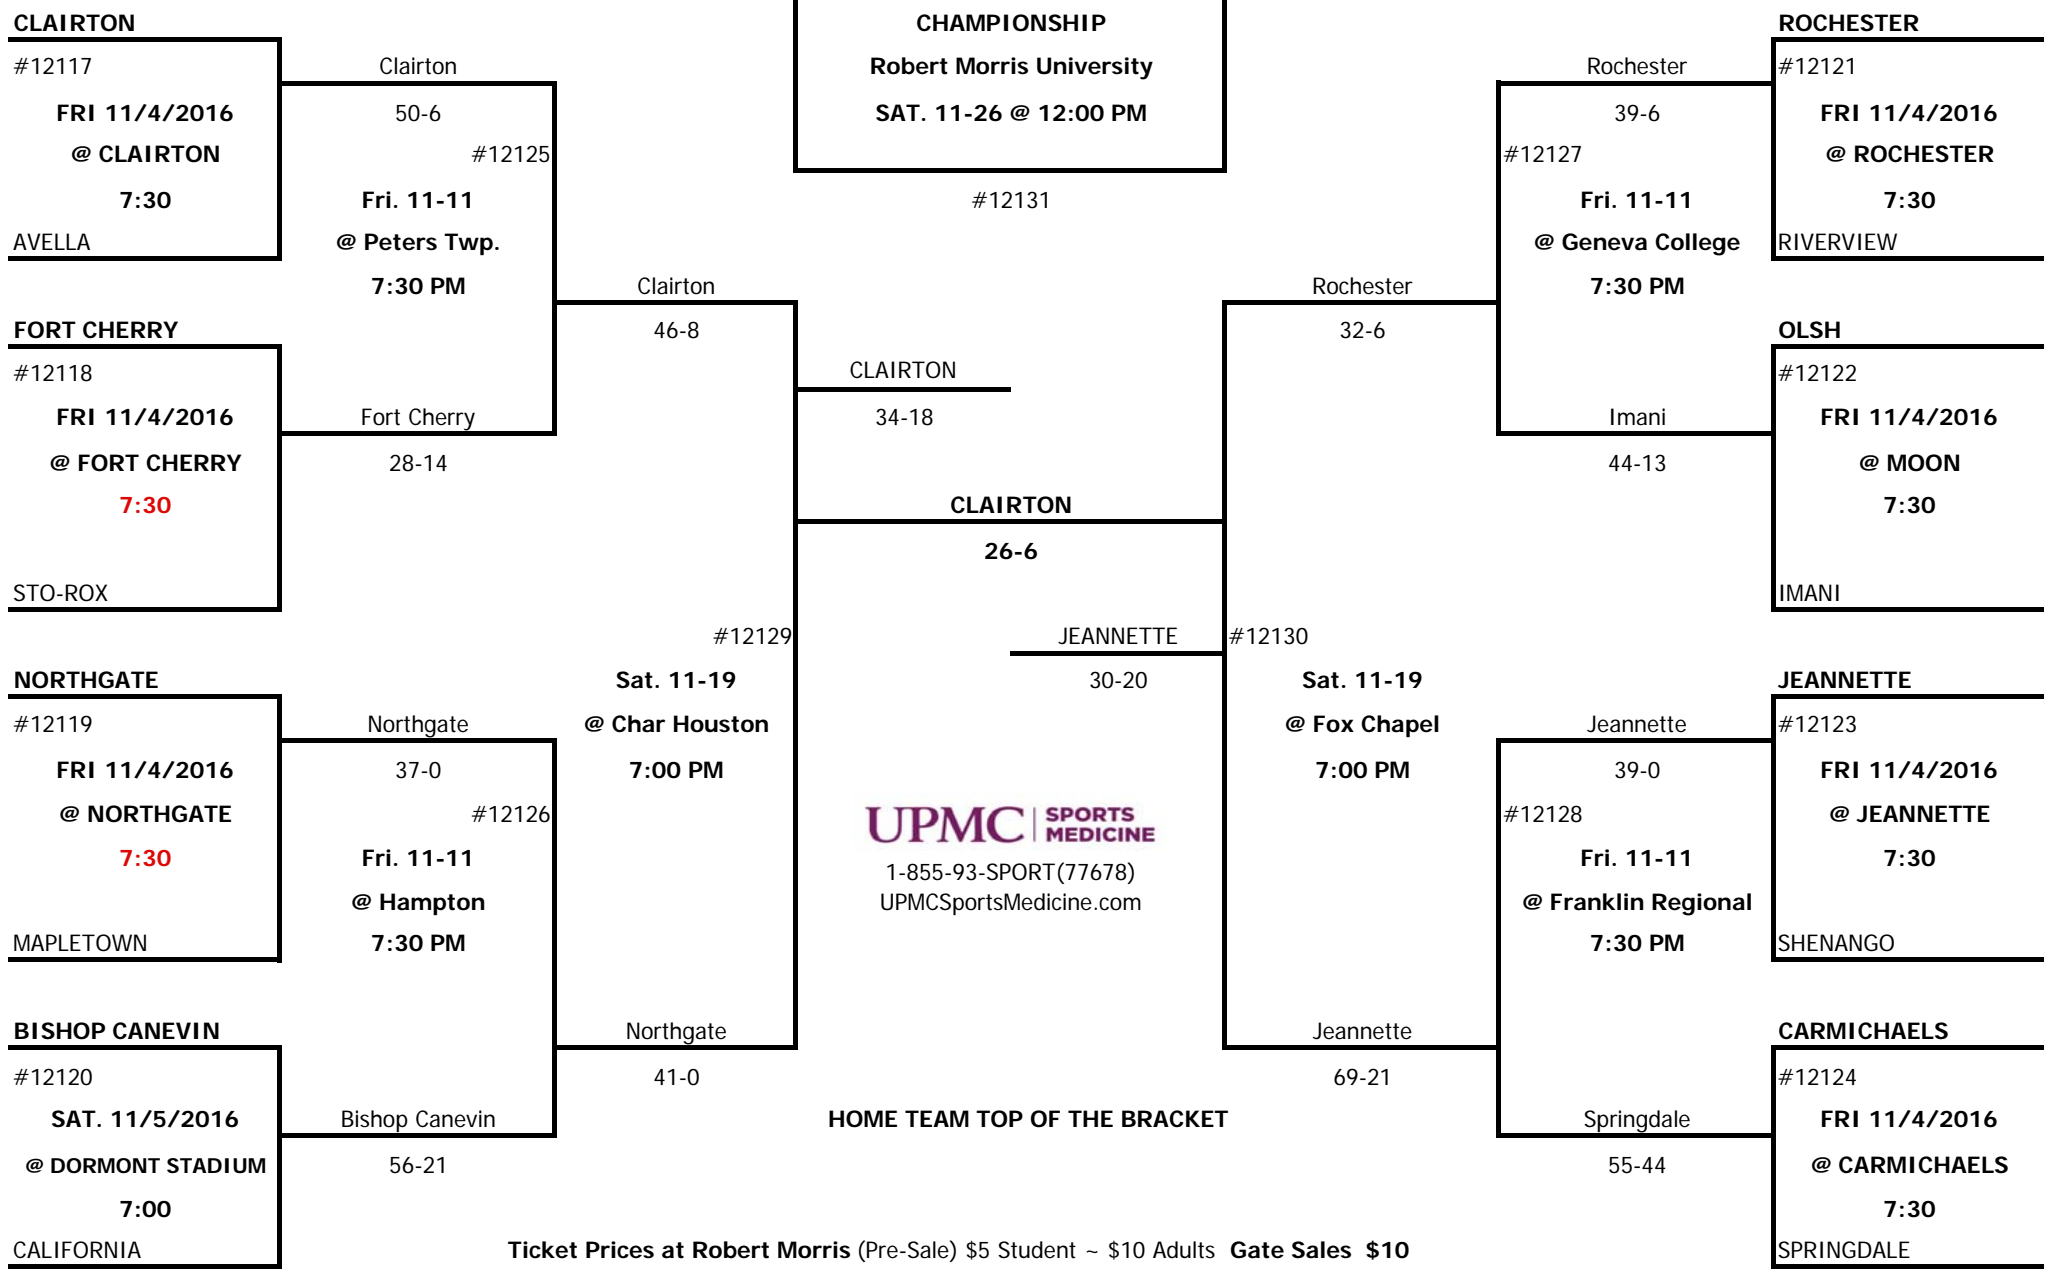

2016 WPIAL CLASS A FOOTBALL CHAMPIONSHIP

Ticket Prices at Robert Morris (Pre-Sale) \$5 Student ~ \$10 Adults Gate Sales \$10