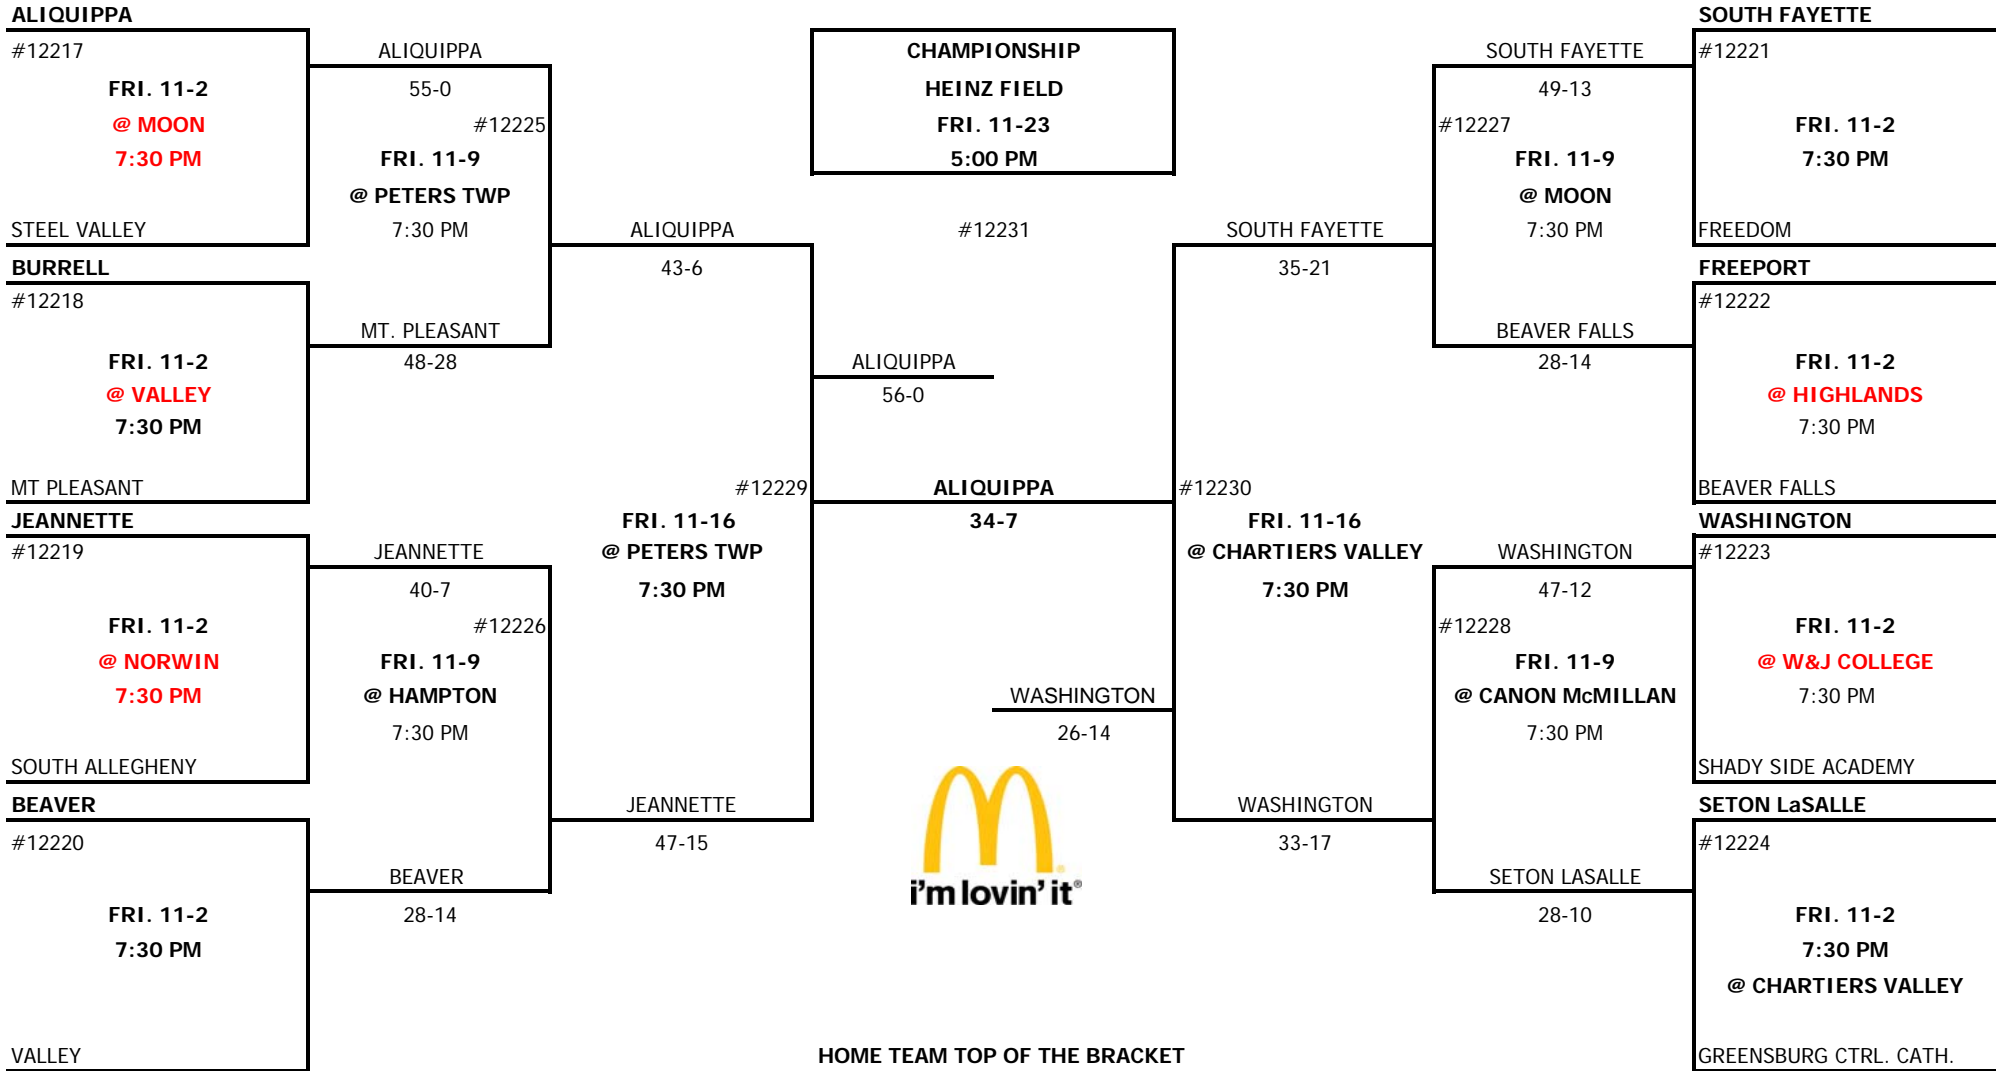

2012 WPIAL ~ McDONALDS CLASS AA FOOTBALL CHAMPIONSHIP

ALIQUIPPA
#12217
FRI. 11-2
@ MOON
7:30 PM

STEEL VALLEY

BURRELL
#12218
FRI. 11-2
@ VALLEY
7:30 PM

MT PLEASANT

JEANNETTE
#12219
FRI. 11-2
@ NORWIN
7:30 PM

SOUTH ALLEGHENY

BEAVER
#12220
FRI. 11-2
7:30 PM

VALLEY

ALIQUIPPA
55-0
#12225
FRI. 11-9
@ PETERS TWP
7:30 PM

MT. PLEASANT
48-28

JEANNETTE
40-7
#12226
FRI. 11-9
@ HAMPTON
7:30 PM

BEAVER
28-14

ALIQUIPPA
43-6
#12229
FRI. 11-16
@ PETERS TWP
7:30 PM

JEANNETTE
47-15

ALIQUIPPA
56-0

ALIQUIPPA
34-7
WASHINGTON
26-14

SOUTH FAYETTE
35-21
#12230
FRI. 11-16
@ CHARTIERS VALLEY
7:30 PM

WASHINGTON
33-17

SOUTH FAYETTE
49-13
#12227
FRI. 11-9
@ MOON
7:30 PM

BEAVER FALLS
28-14

WASHINGTON
47-12
#12228
FRI. 11-9
@ CANON McMILLAN
7:30 PM

SETON LASALLE
28-10

SOUTH FAYETTE
#12221
FRI. 11-2
7:30 PM

FREEDOM

FREEPORT
#12222
FRI. 11-2
@ HIGHLANDS
7:30 PM

BEAVER FALLS

WASHINGTON
#12223
FRI. 11-2
@ W&J COLLEGE
7:30 PM

SHADY SIDE ACADEMY

SETON LaSALLE
#12224
FRI. 11-2
7:30 PM
@ CHARTIERS VALLEY

GREENSBURG CTRL. CATH.