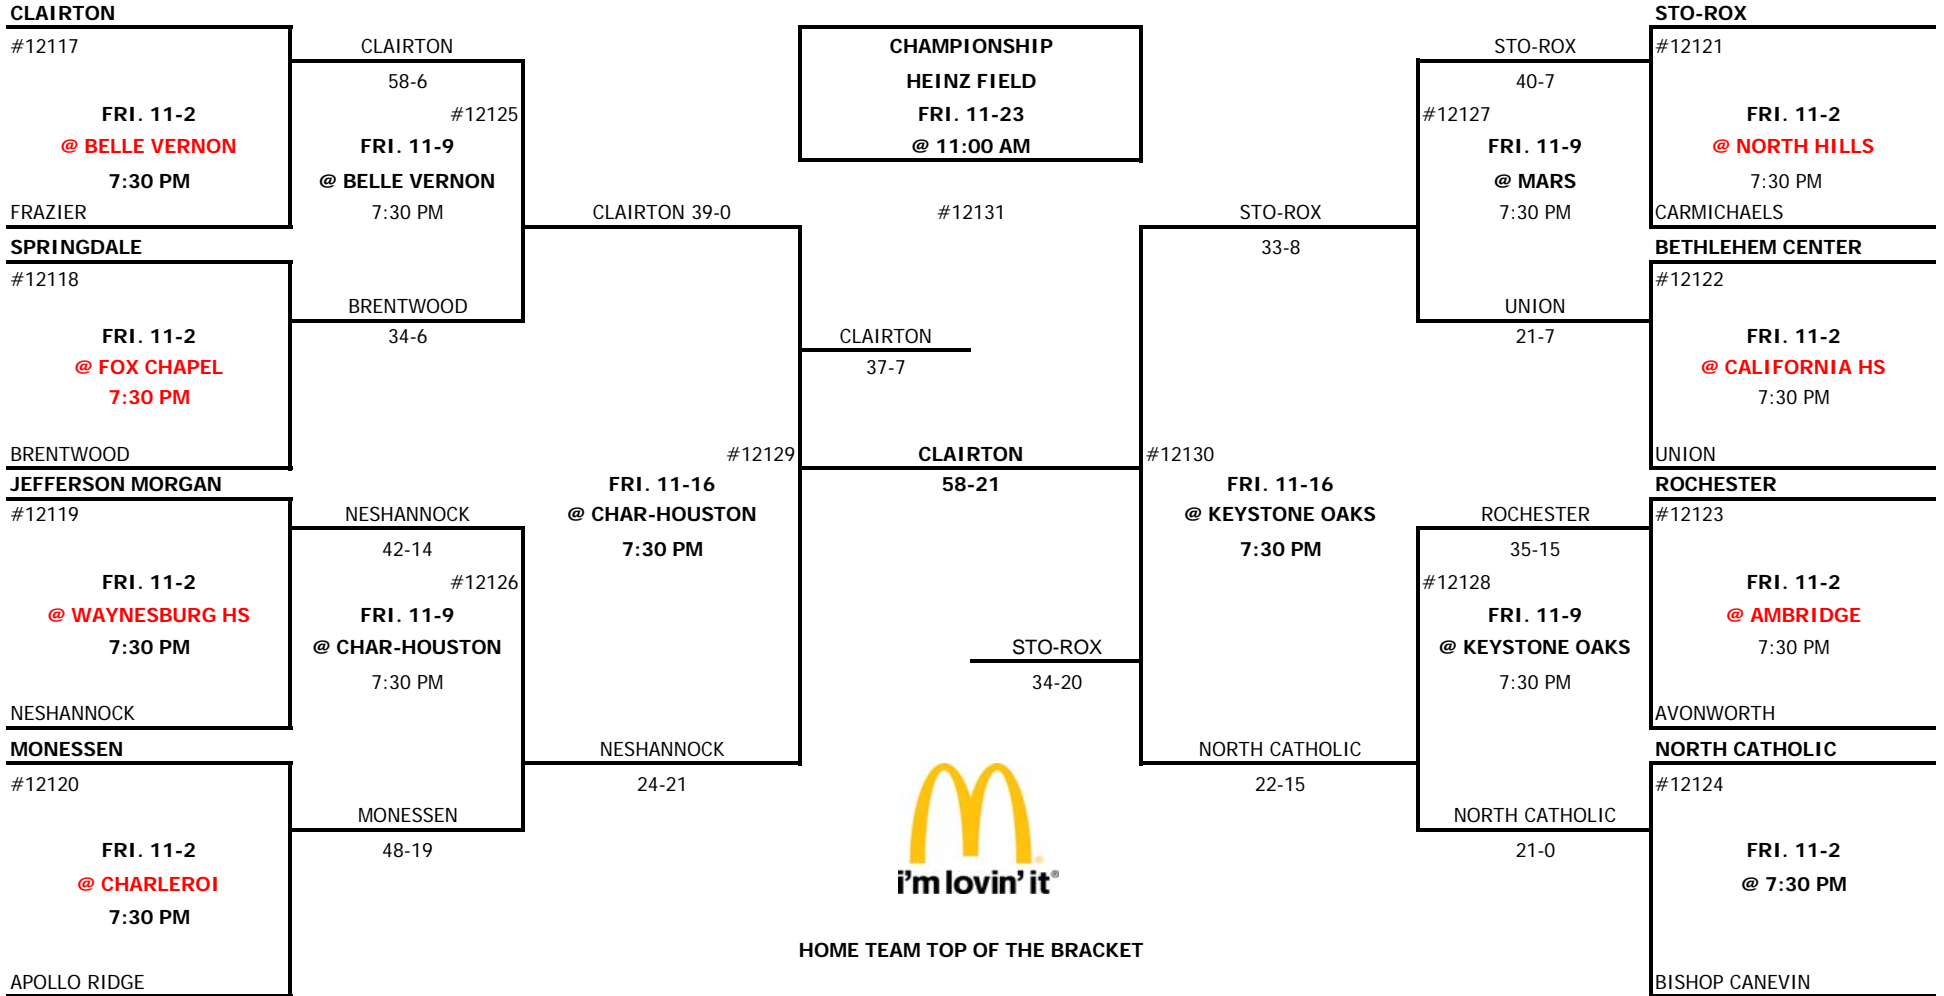

# 2012 WPIAL ~ McDONALDS CLASS A FOOTBALL CHAMPIONSHIP

HOME TEAM TOP OF THE BRACKET