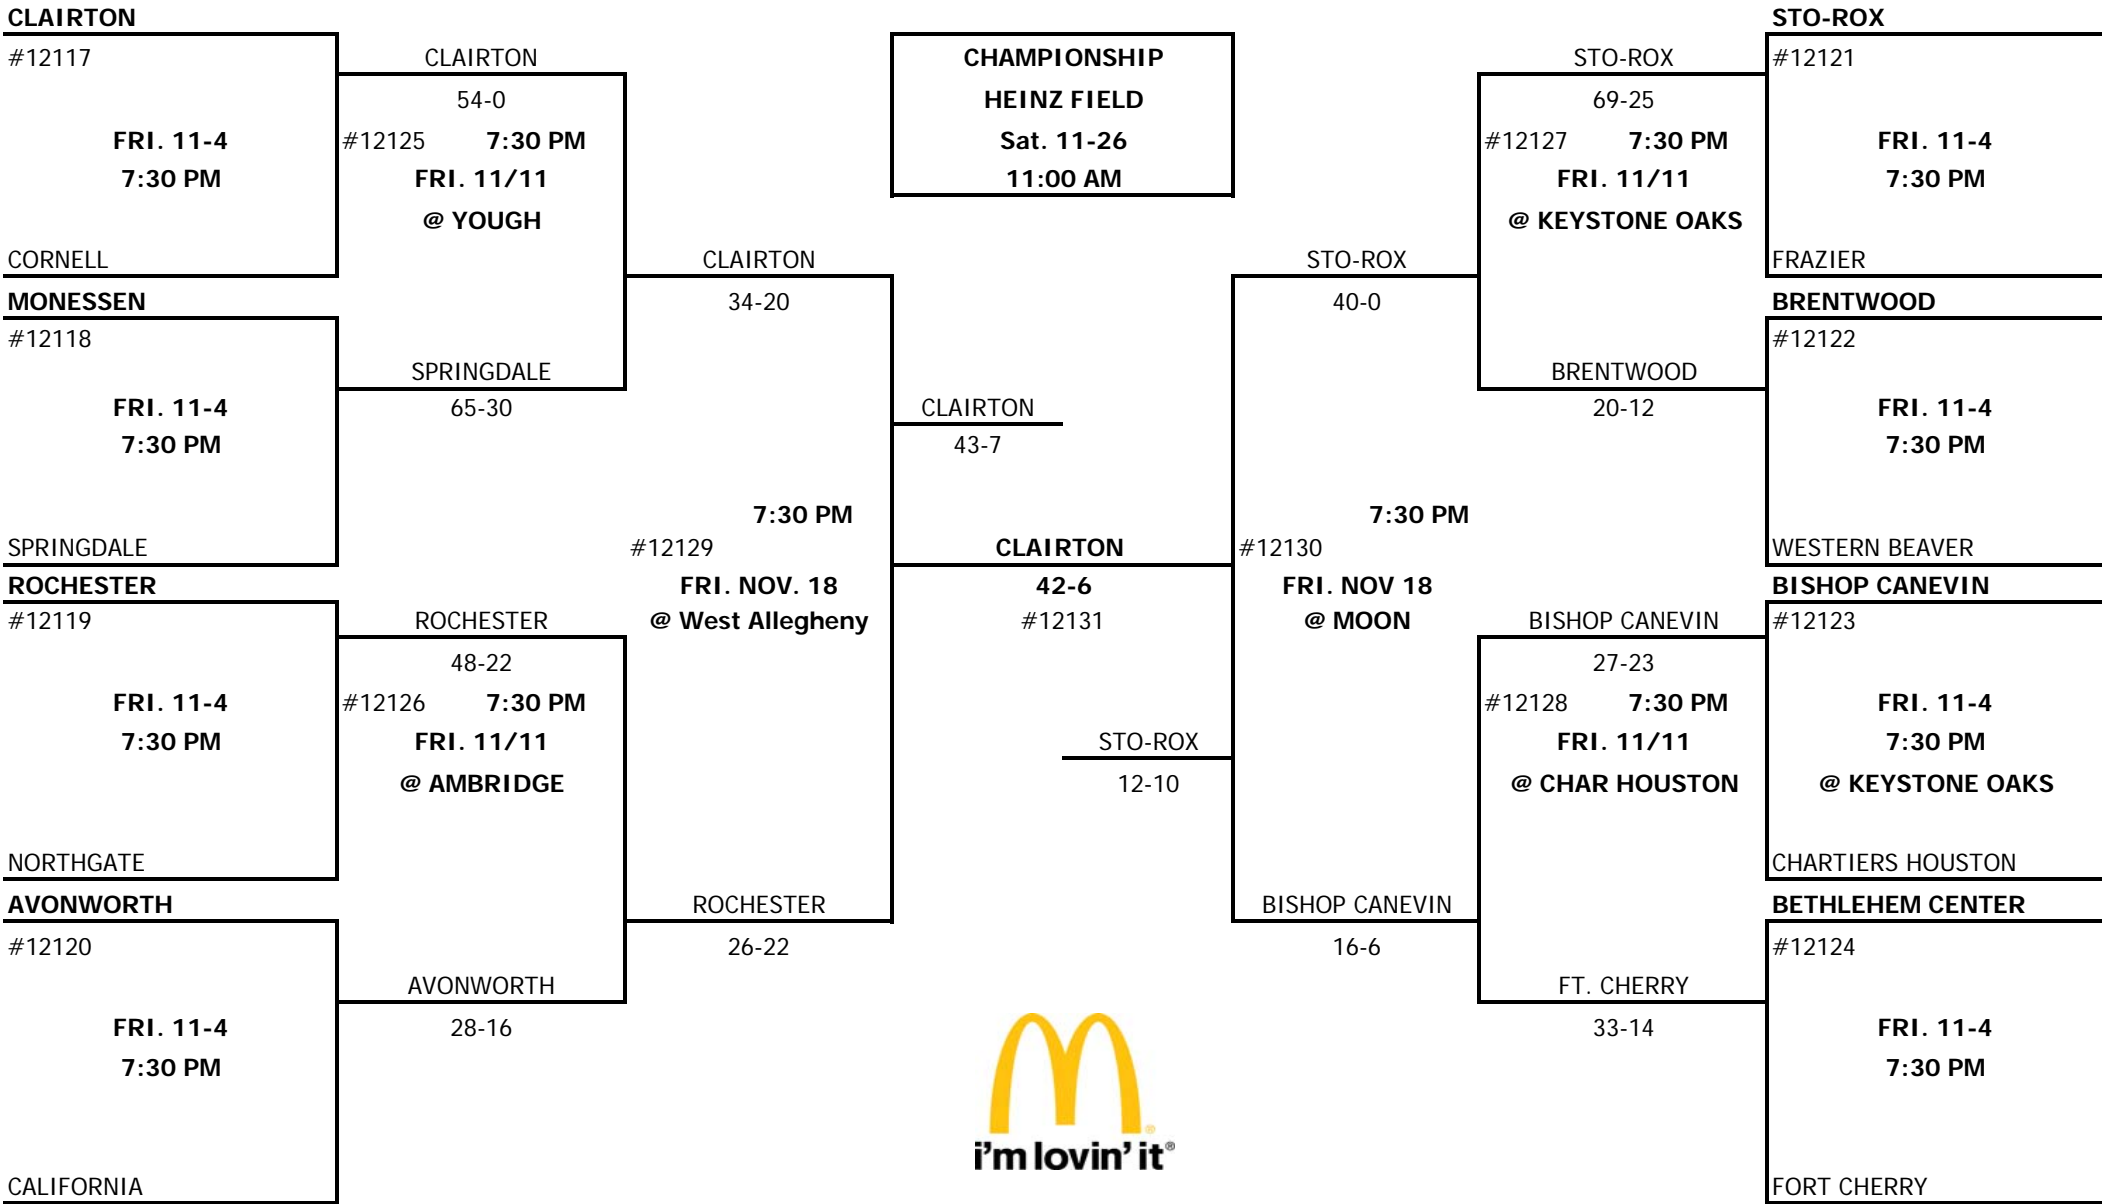

# 2011-2012 WPIAL ~ McDONALDS CLASS A FOOTBALL CHAMPIONSHIP

HOME TEAM TOP OF THE BRACKET