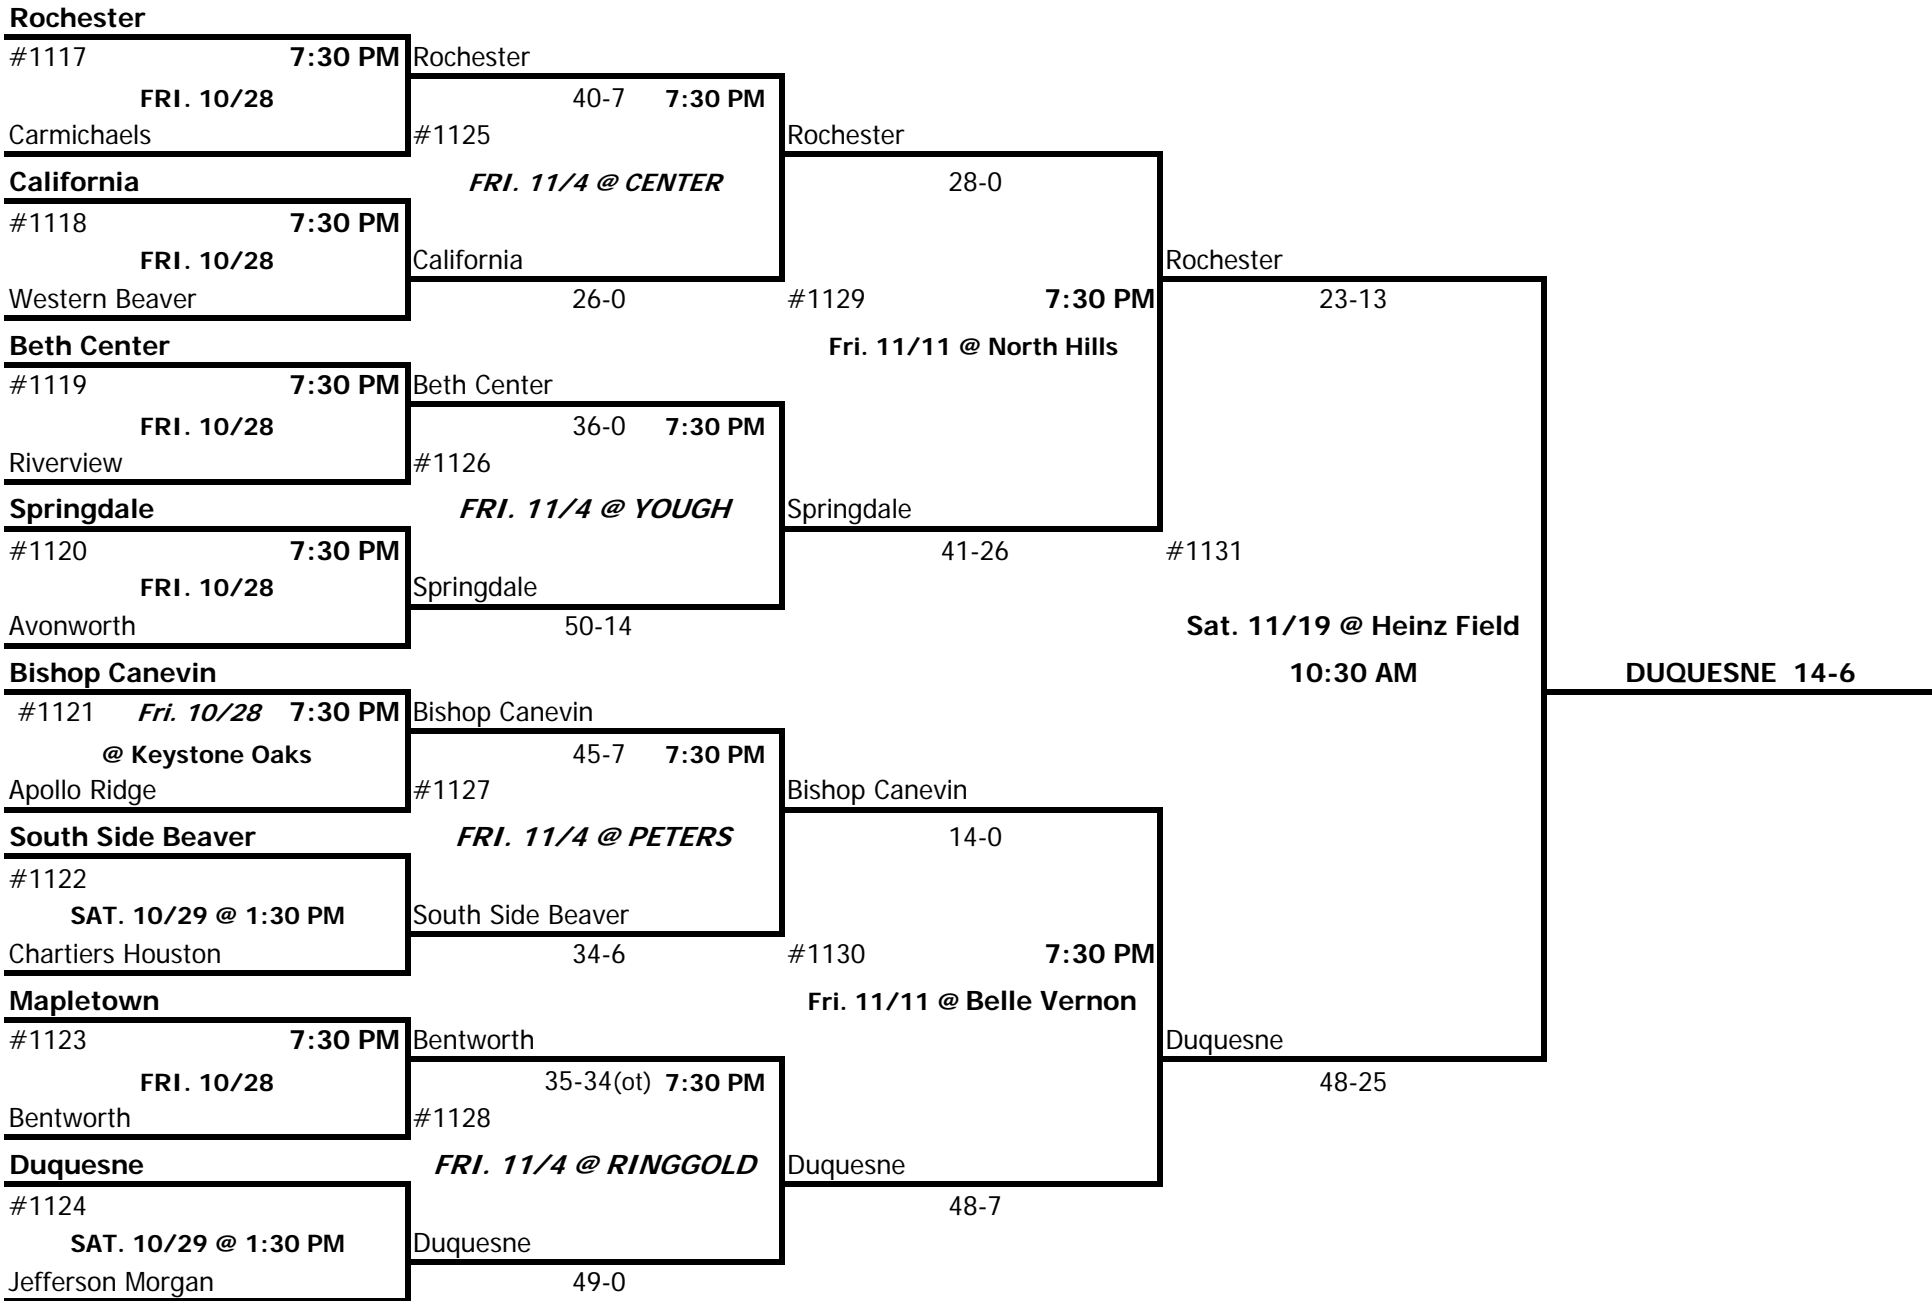

2005/2006 WPIAL/McDONALDS CLASS A FOOTBALL CHAMPIONSHIP

12/1/2005 15:20

Site & Home team top of the bracket unless otherwise noted.