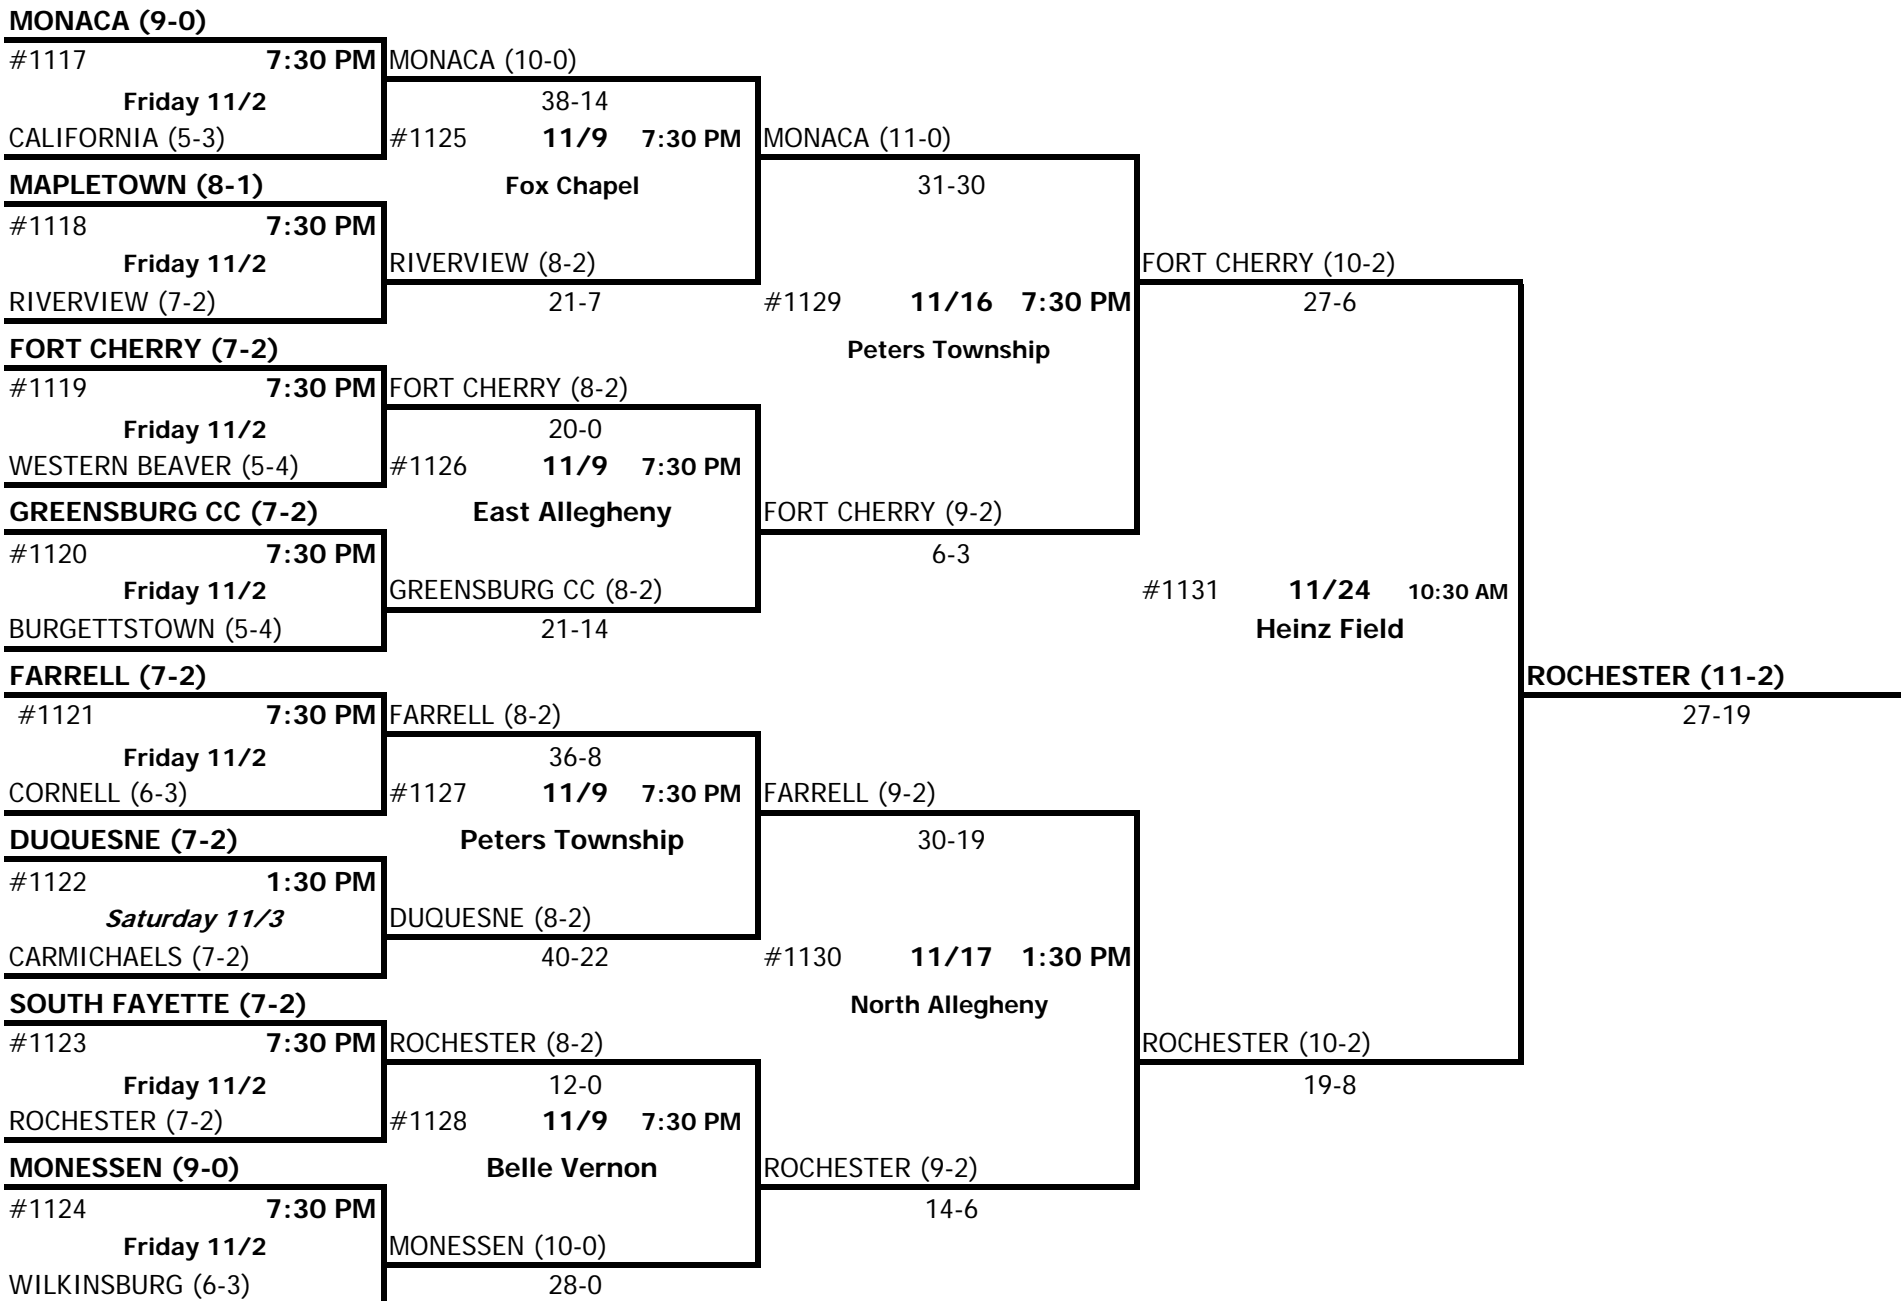

2001-02 WPIAL CLASS A FOOTBALL CHAMPIONSHIP

Site & Home team top of the bracket unless otherwise noted.