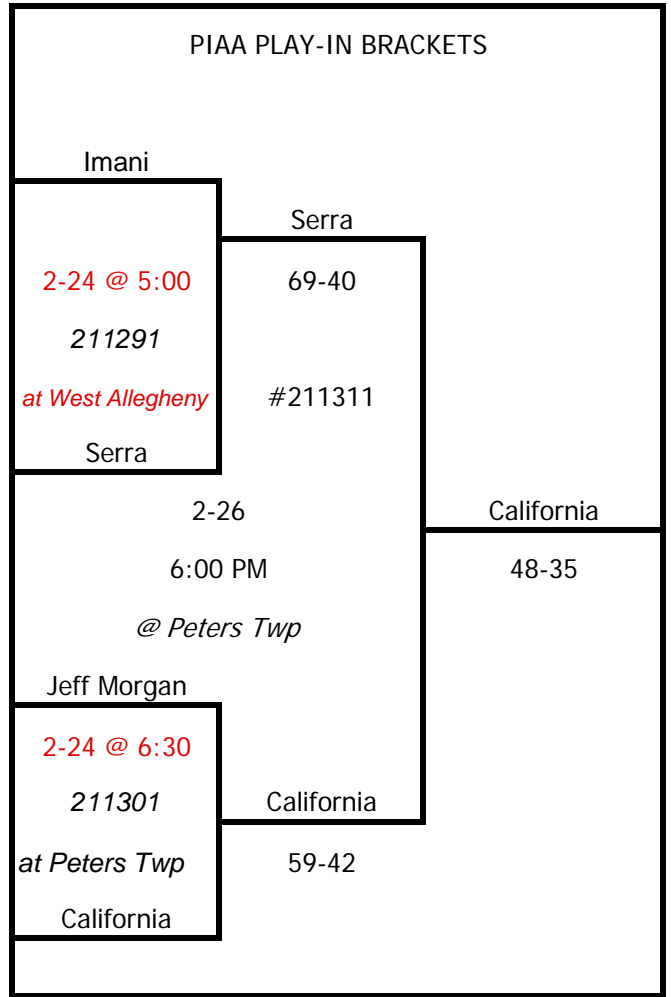

Jefferson Morgan  
#21122  
Sat 2-14 @ 1 PM  
*@ Baldwin*  
Cornell

Quigley  
#21119  
Wed. 2-18 @ 6:30  
*Northgate*  
St. Joseph

Quigley  
66-45  
#21126  
Mon 2-23  
6:30 PM  
*@ Ambridge*

Serra  
#21120  
Wed. 2-18 @ 6:30  
*Canon McMillan*  
Geibel

Quigley  
52-35

Vincetian  
74-35  
**PIAA**  
1. Vincetian (25-1)  
2. CW North Catholic (20-6)  
3. Quigley (19-5)  
4. Riverview (17-8)  
5. California (24-2)

Riverview  
42-38 (ot)

California  
63-37  
#21128  
Mon 2-23  
6:30 PM  
*@ Norwin*  
Riverview  
47-28

California  
#21123  
Wed. 2-18 @ 6:30  
*Baldwin*  
Sewickley Acad

Riverview  
#21124  
Wed. 2-18 @ 6:30  
*Chartiers Valley*  
Ft. Cherry

Teams at the top of the bracket are the home teams

WPIAL souvenir shirt order forms are available on the WPIAL website at [www.wpial.org](http://www.wpial.org)