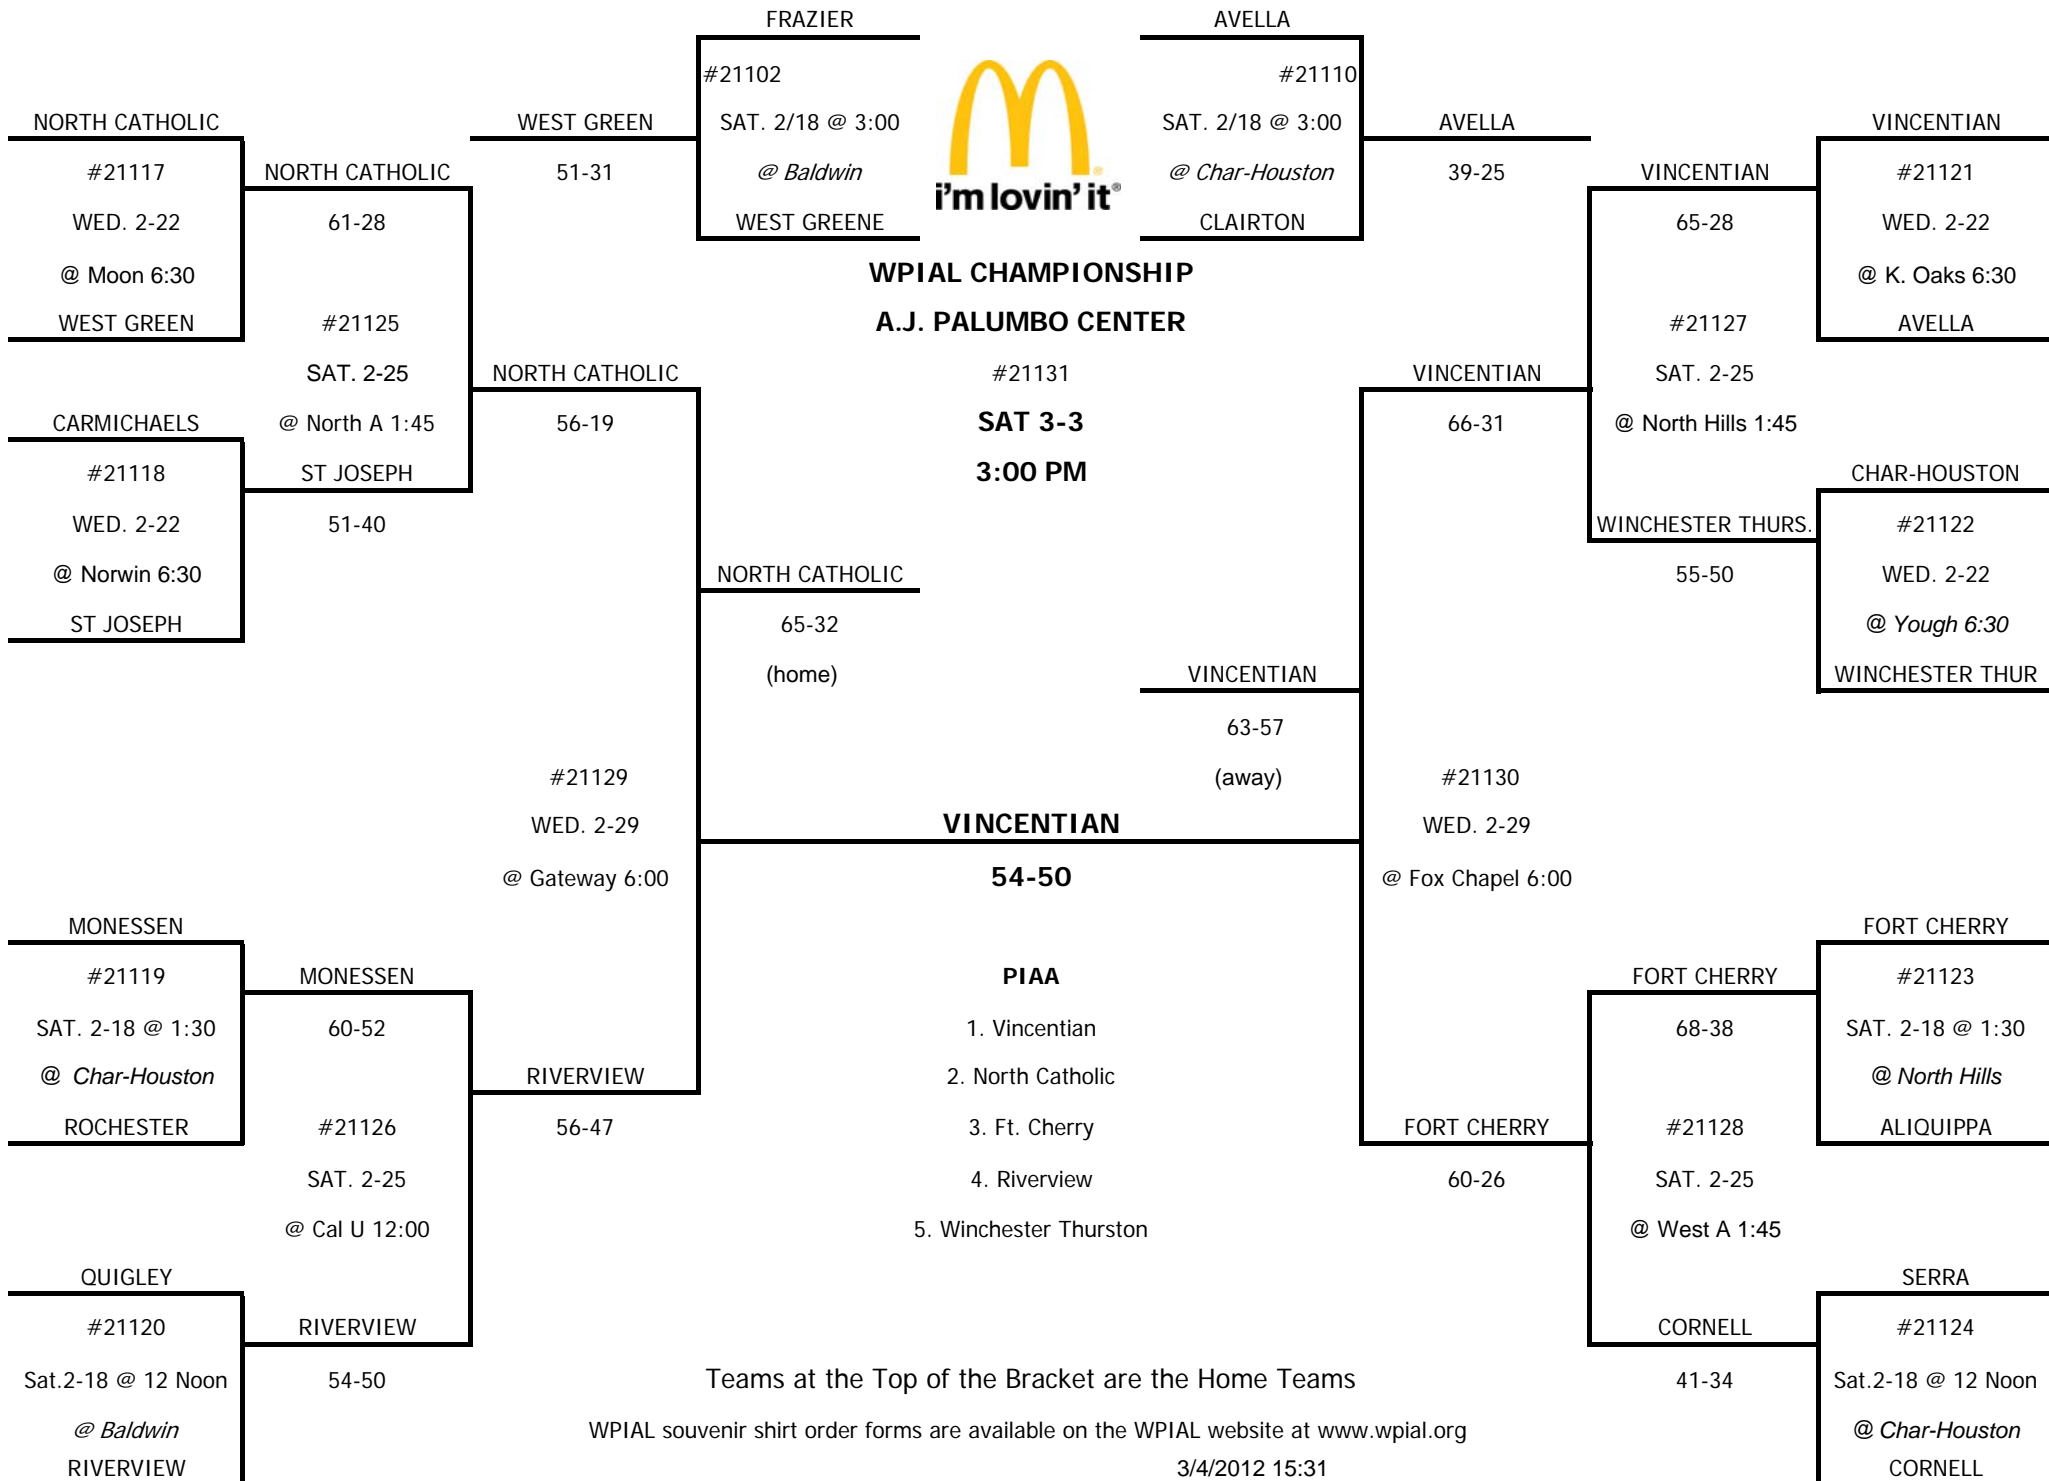

2011/2012 WPIAL/McDONALDS CLASS A GIRLS BASKETBALL

WPIAL CHAMPIONSHIP A.J. PALUMBO CENTER

Teams at the Top of the Bracket are the Home Teams

WPIAL souvenir shirt order forms are available on the WPIAL website at www.wpial.org