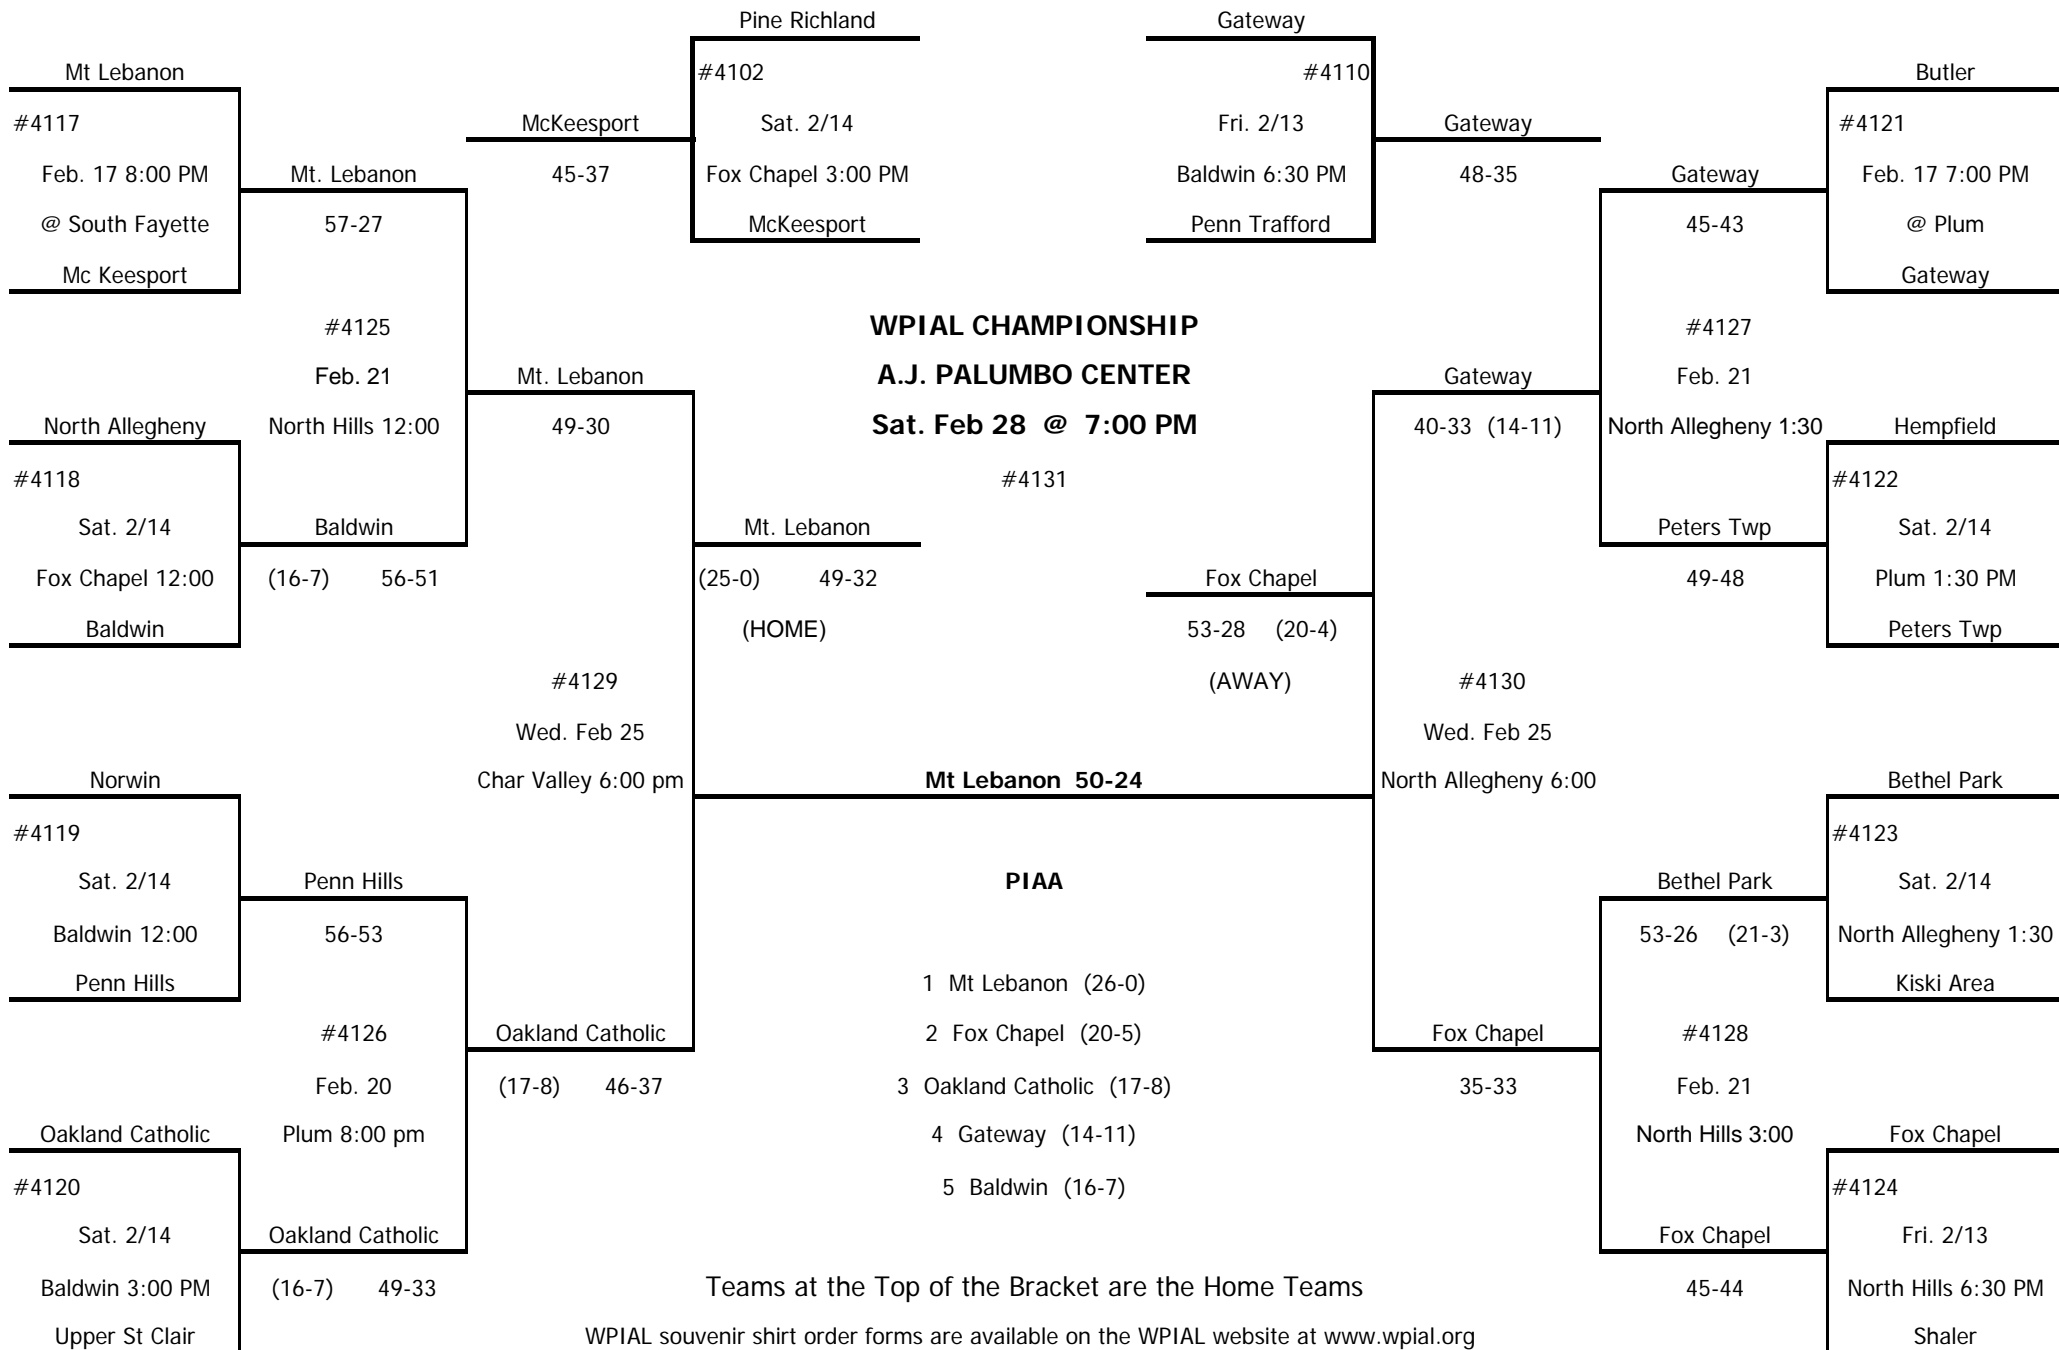

2008-2009 WPIAL/McDONALDS QUAD A GIRLS BASKETBALL

Mt Lebanon

#4117

Feb. 17 8:00 PM

@ South Fayette

Mc Keesport

Mt. Lebanon

57-27