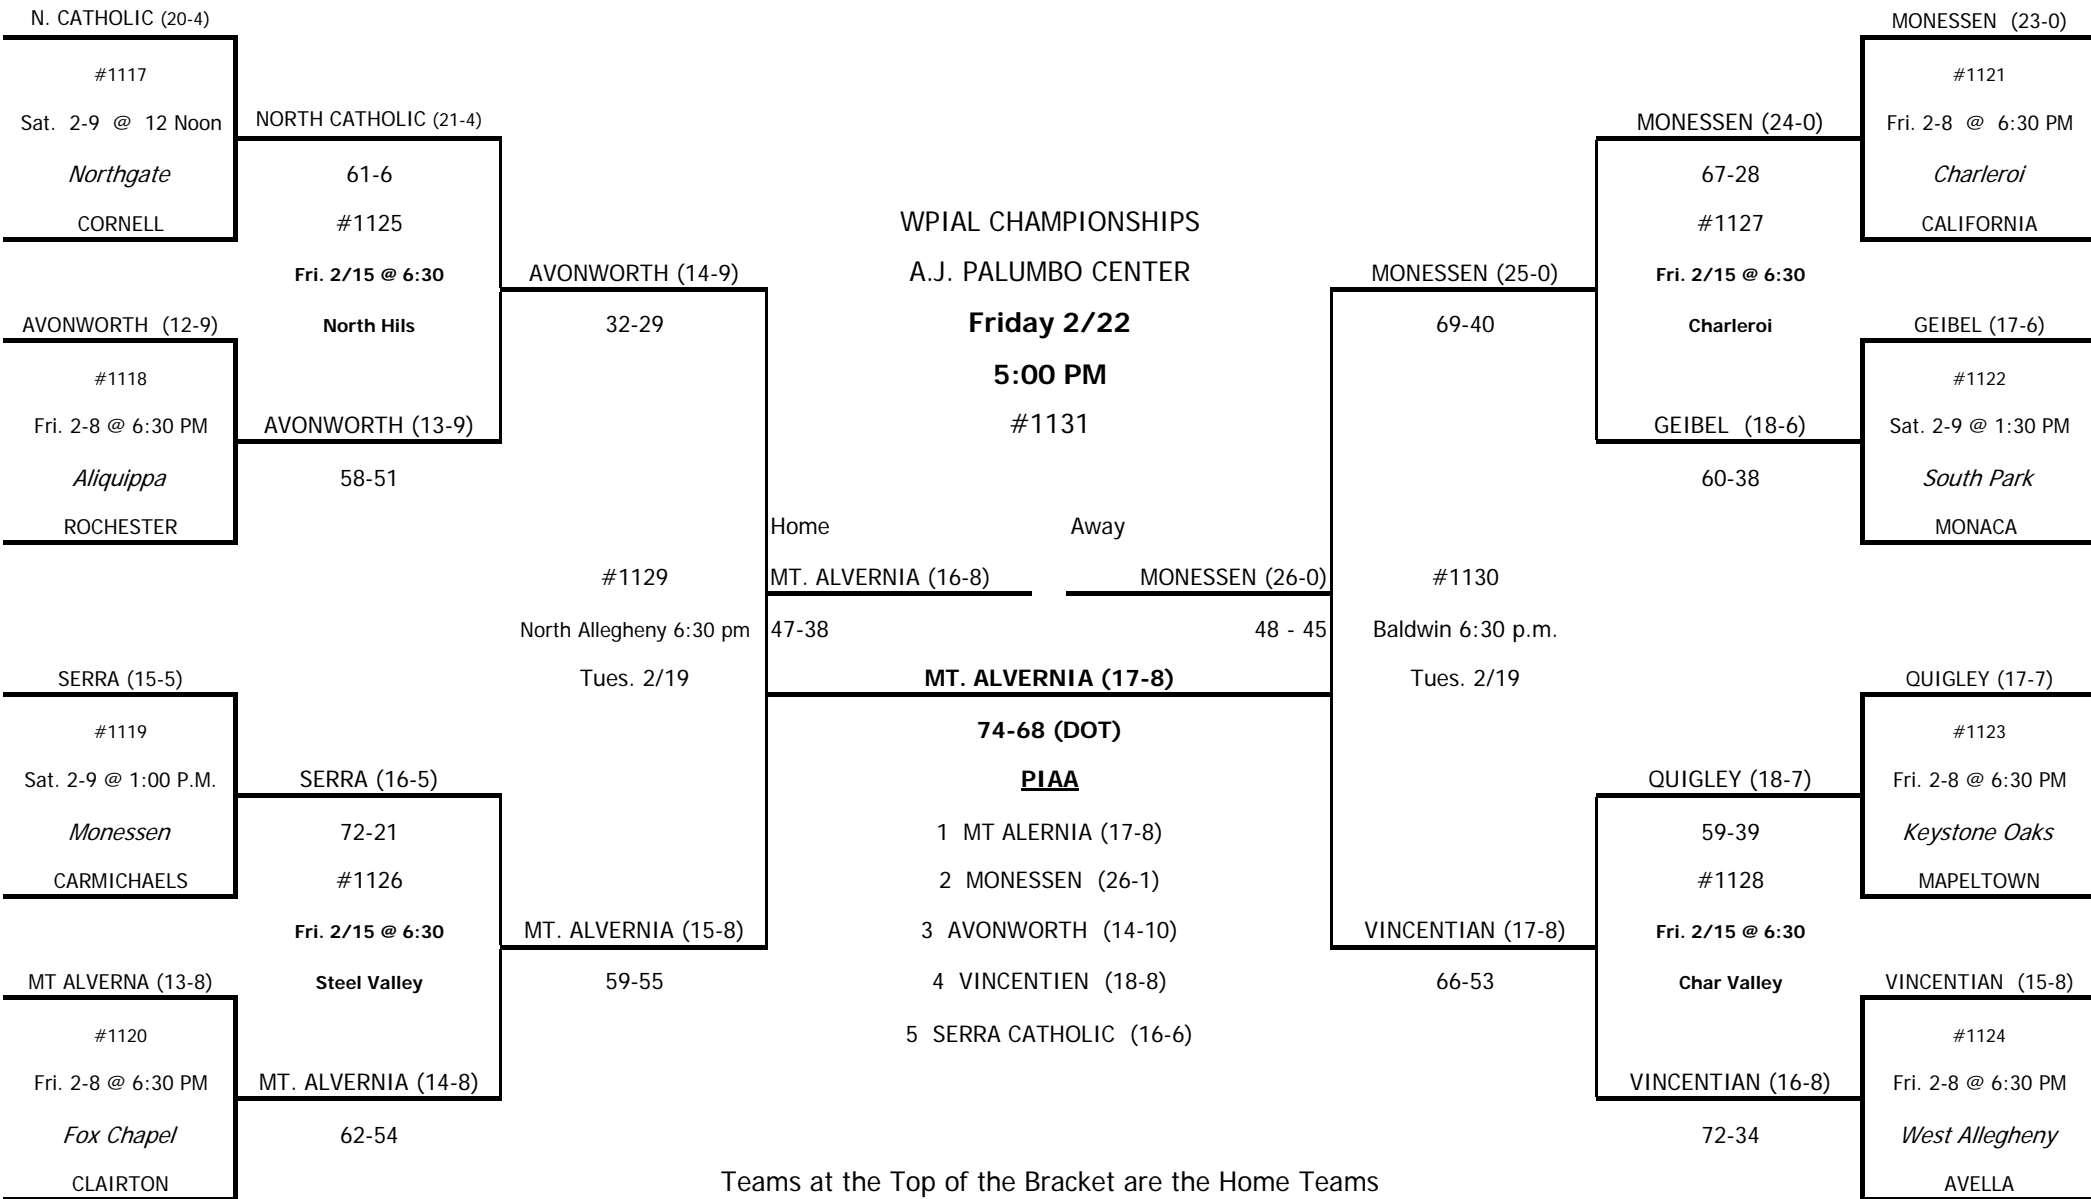

2007-2008 WPIAL ~ McDONALDS CLASS A GIRLS BASKETBALL

Teams at the Top of the Bracket are the Home Teams