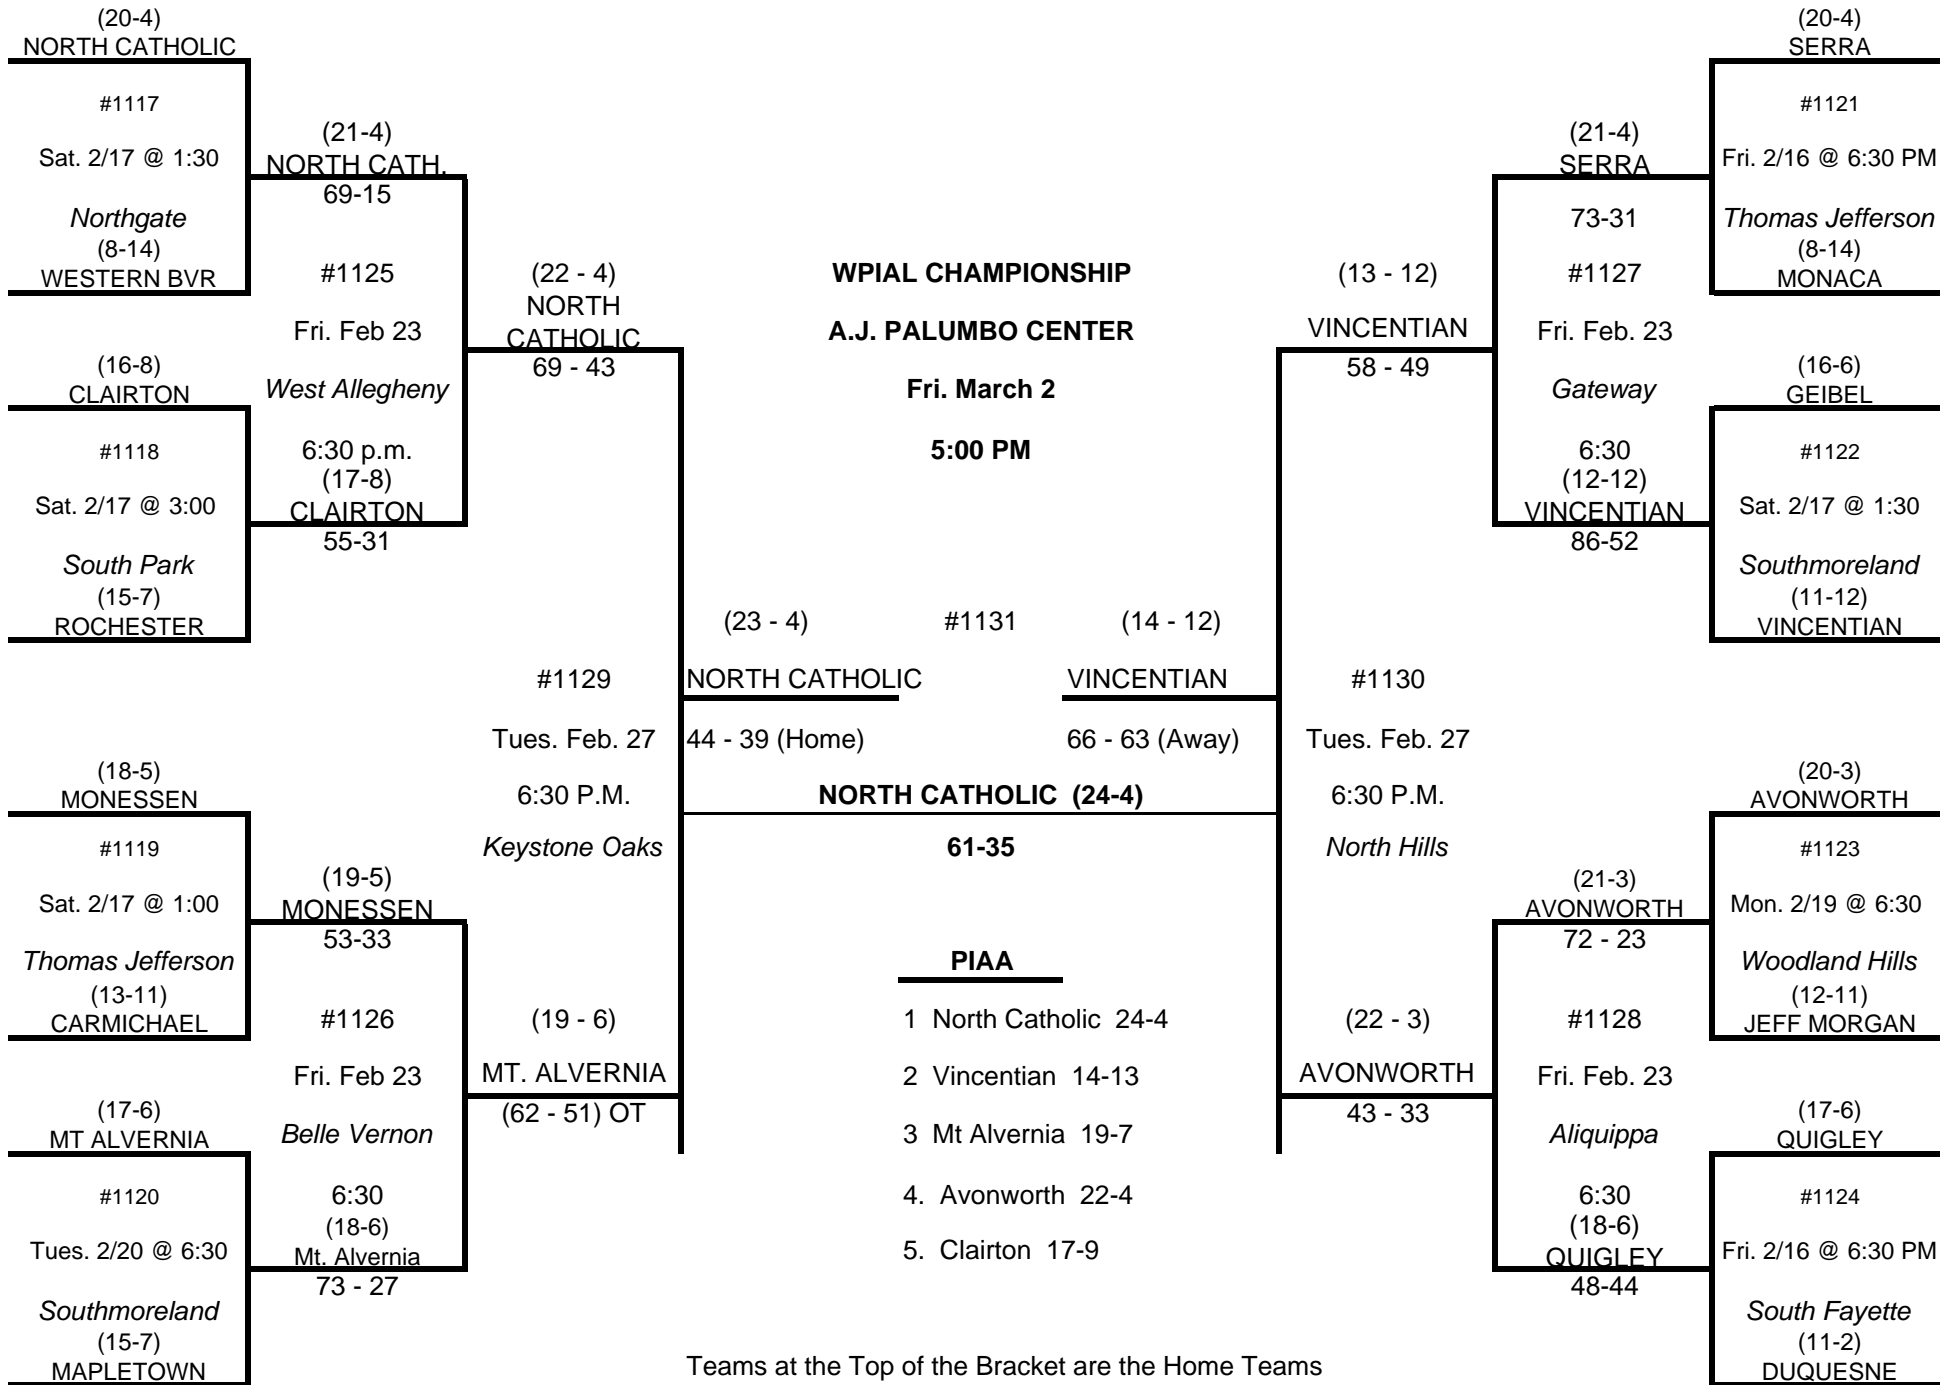

# 2006-2007 WPIAL ~ McDONALDS CLASS A GIRLS BASKETBALL

Teams at the Top of the Bracket are the Home Teams