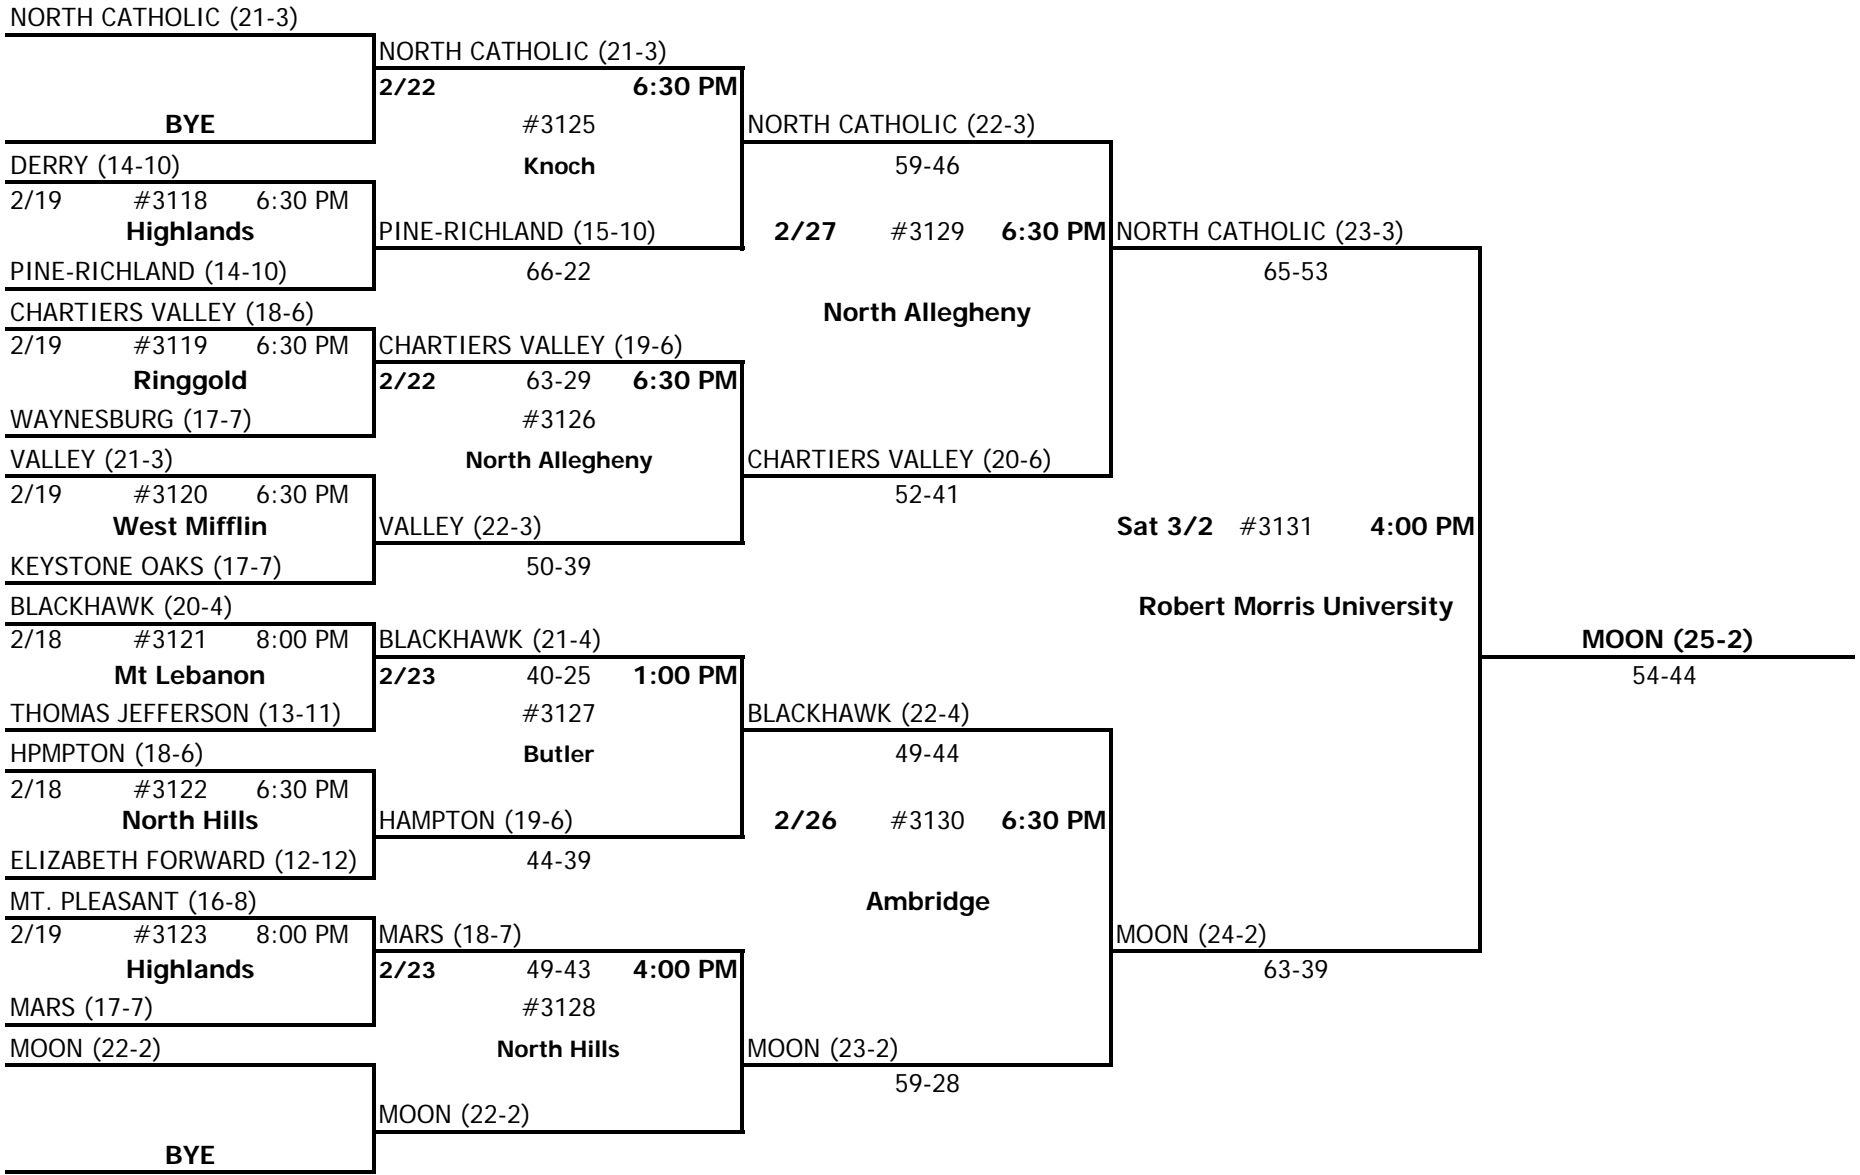

2001-2002 WPIAL CLASS AAA GIRLS BASKETBALL CHAMPIONSHIP

TOP OF BRACKET - HOME TEAM