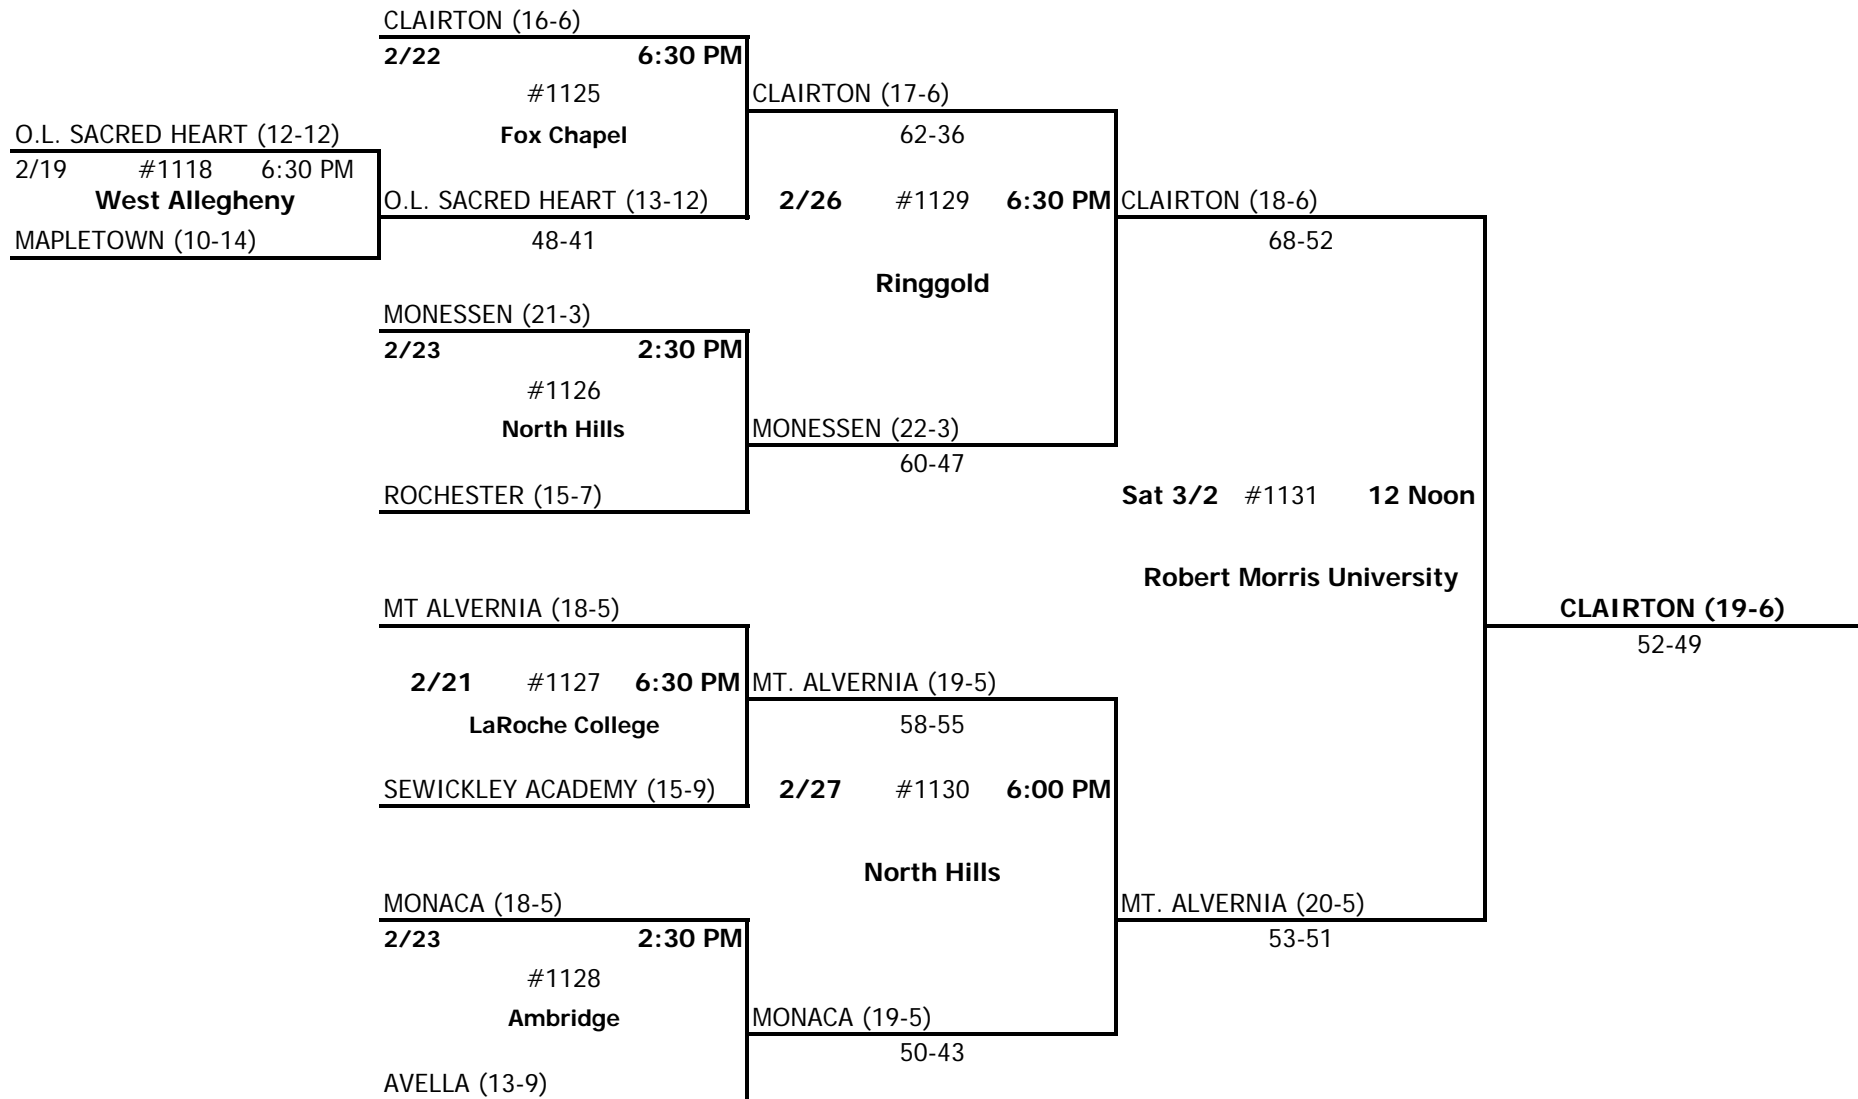

2001-2002 WPIAL CLASS A GIRLS BASKETBALL CHAMPIONSHIP

TOP OF BRACKET - HOME TEAM