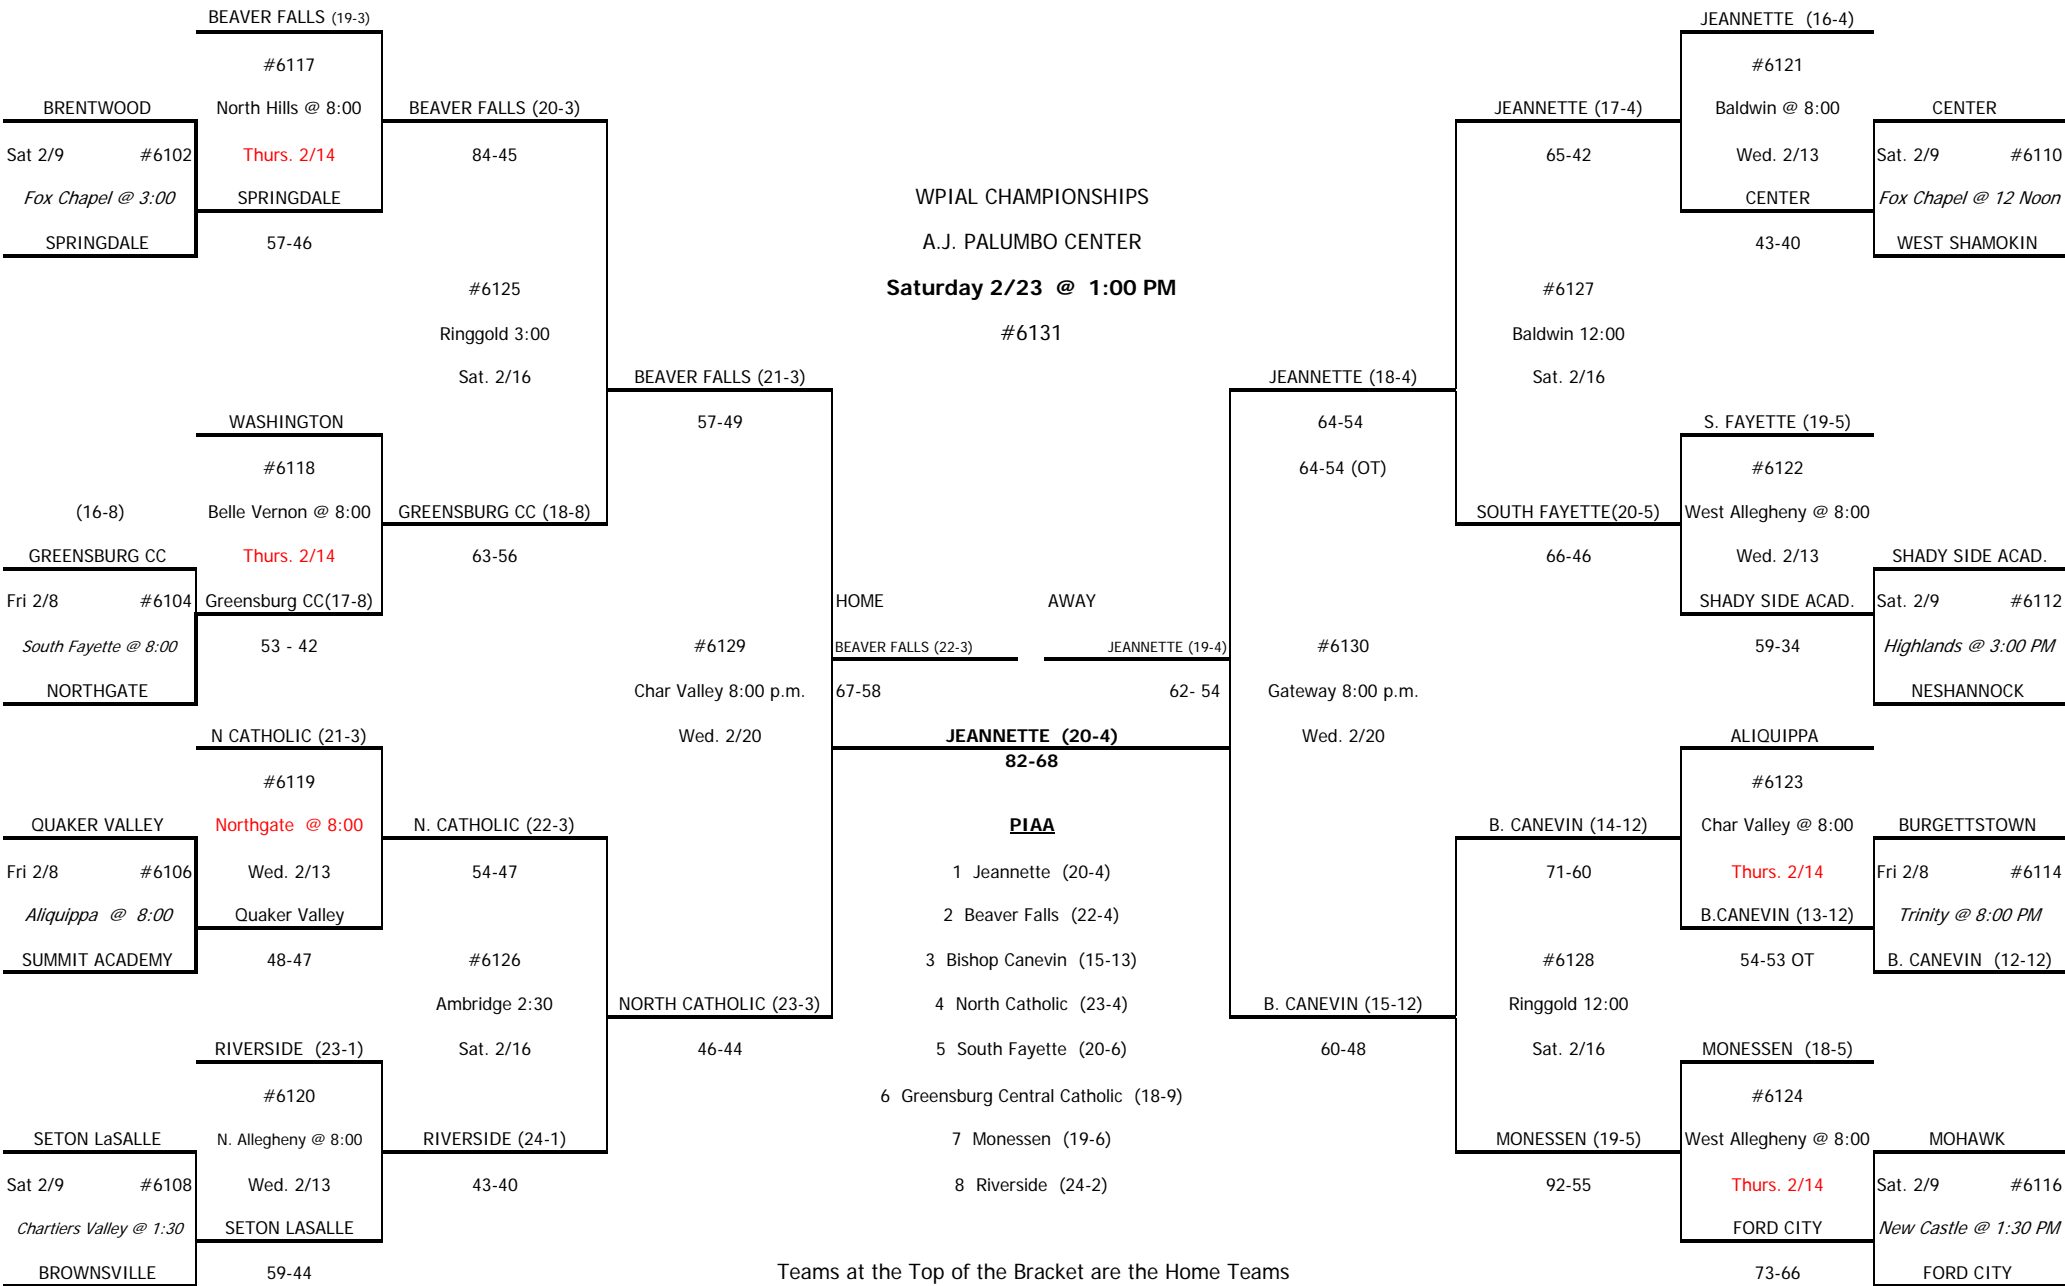

2007-2008 WPIAL ~ McDONALDS CLASS AA BOYS BASKETBALL

BEAVER FALLS (19-3)
#6117
North Hills @ 8:00
Thurs. 2/14
SPRINGDALE
57-46

BRENTWOOD
Sat 2/9 #6102
Fox Chapel @ 3:00
SPRINGDALE

BEAVER FALLS (20-3)
84-45
#6125
Ringgold 3:00
Sat. 2/16

WASHINGTON
#6118
Belle Vernon @ 8:00
Thurs. 2/14
Greensburg CC(17-8)
53 - 42

GREENSBURG CC
(16-8)
Fri 2/8 #6104
South Fayette @ 8:00
NORTHGATE

GREENSBURG CC (18-8)
63-56

N CATHOLIC (21-3)
#6119
Northgate @ 8:00
Wed. 2/13
Quaker Valley
48-47

QUAKER VALLEY
Fri 2/8 #6106
Aliquippa @ 8:00
SUMMIT ACADEMY

N. CATHOLIC (22-3)
54-47
#6126
Ambridge 2:30
Sat. 2/16

RIVERSIDE (23-1)
#6120
N. Allegheny @ 8:00
Wed. 2/13
SETON LASALLE
59-44

SETON LaSALLE
Sat 2/9 #6108
Chartiers Valley @ 1:30
BROWNSVILLE

RIVERSIDE (24-1)
43-40

BEAVER FALLS (21-3)
57-49
#6129
Char Valley 8:00 p.m.
Wed. 2/20

BEAVER FALLS (22-3)
67-58

JEANNETTE (19-4)
62- 54
Wed. 2/20

JEANNETTE (20-4)
82-68

PIAA

HOME AWAY

BEAVER FALLS (22-3)
67-58

JEANNETTE (19-4)
62- 54

JEANNETTE (20-4)
82-68

JEANNETTE (18-4)
64-54
64-54 (OT)
#6130
Gateway 8:00 p.m.
Wed. 2/20

JEANNETTE (18-4)
60-48

JEANNETTE (17-4)
65-42
#6127
Baldwin 12:00
Sat. 2/16

JEANNETTE (17-4)
66-46

B. CANEVIN (14-12)
71-60
#6128
Ringgold 12:00
Sat. 2/16

B. CANEVIN (15-12)
60-48

MONESSEN (19-5)
92-55

JEANNETTE (16-4)
#6121
Baldwin @ 8:00
Wed. 2/13
CENTER
43-40

JEANNETTE (17-4)
65-42

S. FAYETTE (19-5)
#6122
West Allegheny @ 8:00
Wed. 2/13
SHADY SIDE ACAD.
59-34

JEANNETTE (18-4)
64-54

ALIQUIPPA
#6123
Char Valley @ 8:00
Thurs. 2/14
B.CANEVIN (13-12)
54-53 OT

JEANNETTE (19-4)
62- 54

BURGETTSTOWN
Fri 2/8 #6114
Trinity @ 8:00 PM
B. CANEVIN (12-12)

MONESSEN (18-5)
#6124
West Allegheny @ 8:00
Thurs. 2/14
FORD CITY
73-66

CENTER
Sat. 2/9 #6110
Fox Chapel @ 12 Noon
WEST SHAMOKIN

SHADY SIDE ACAD.
Sat. 2/9 #6112
Highlands @ 3:00 PM
NESHANNOCK

MOHAWK
Sat. 2/9 #6116
New Castle @ 1:30 PM
FORD CITY