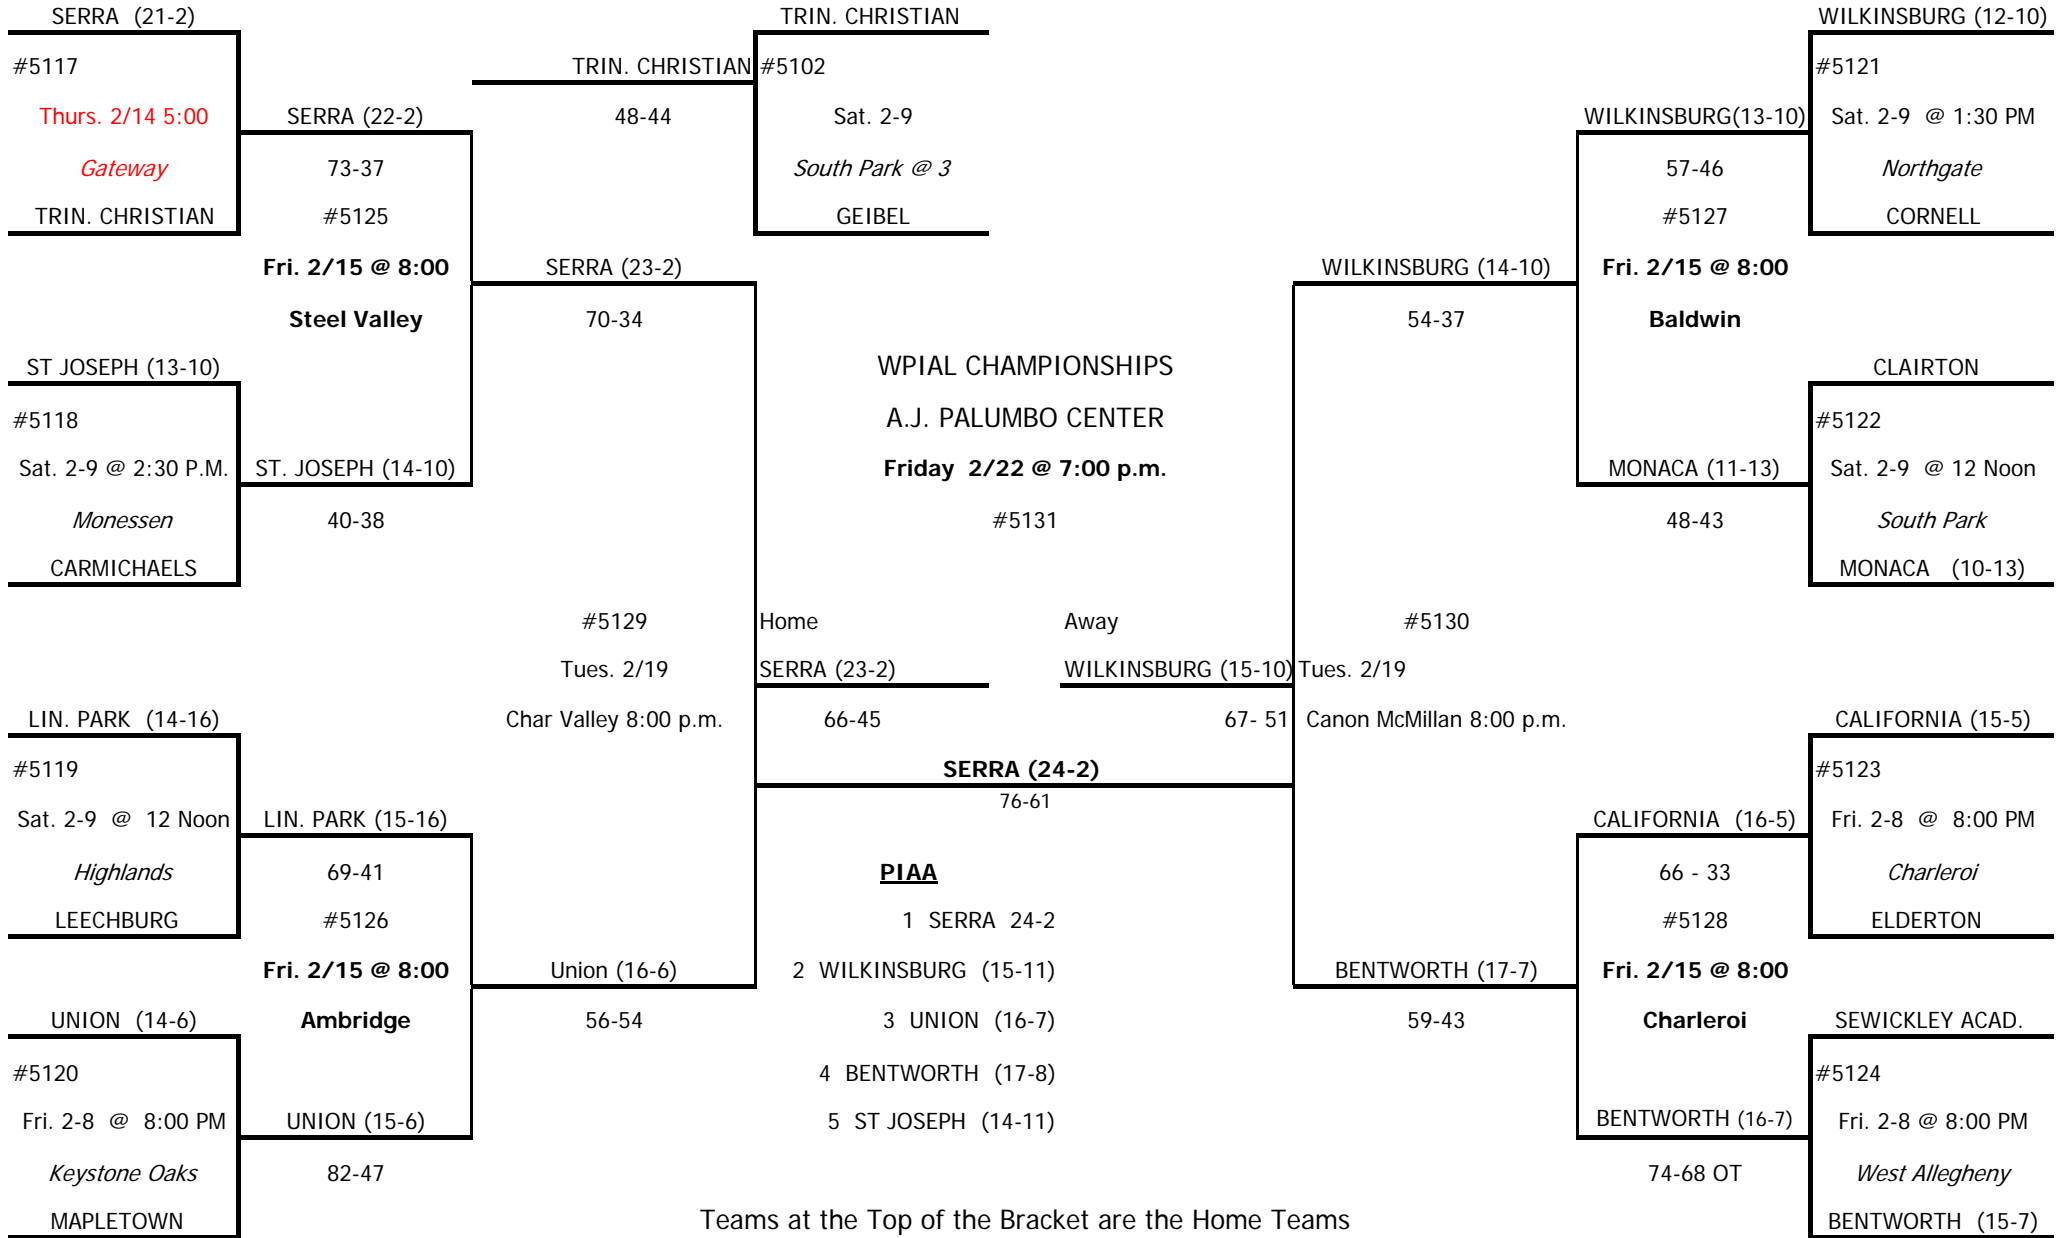

# 2007 - 2008 WPIAL ~ McDONALDS CLASS A BOYS BASKETBALL

Teams at the Top of the Bracket are the Home Teams